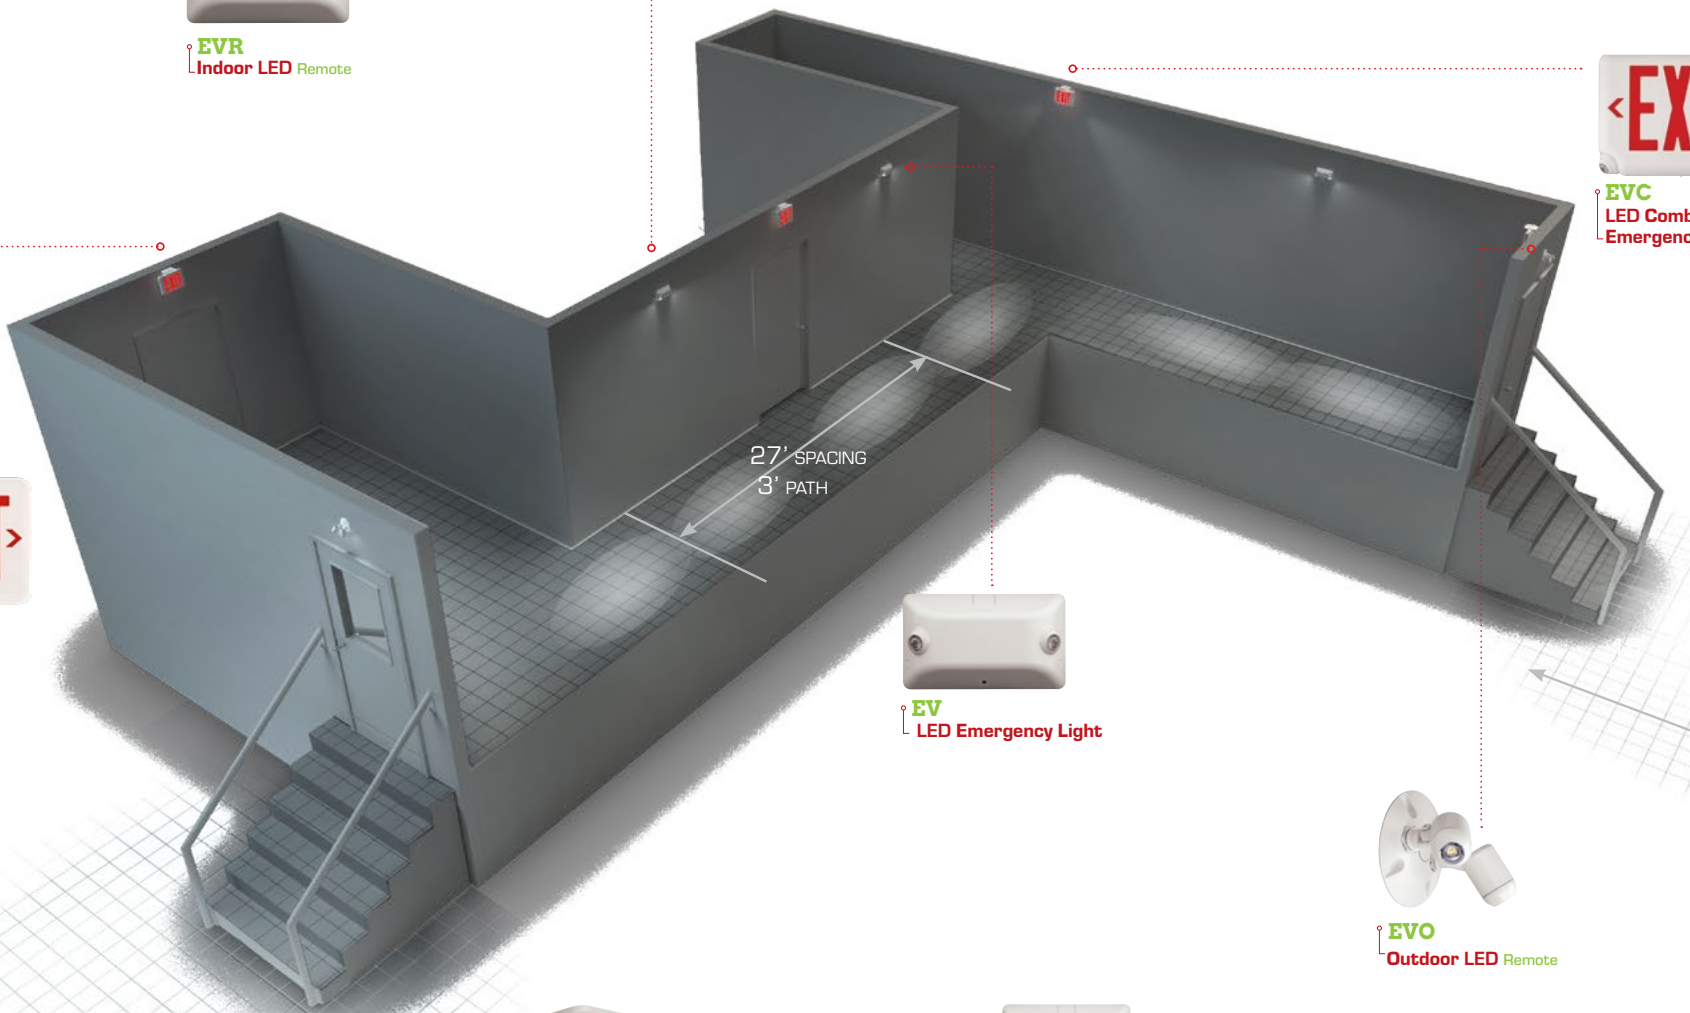

EVR
Indoor LED Remote

EVC
LED Combination Exit/
Emergency Light

EVE
LED Exit Sign

EV
LED Emergency Light

EVO
Outdoor LED Remote

EVCURWD4

EV4D

REMOTE CAPACITY

EVR

EVO

LED INSIDE THE EYE

LED THERMAL MANAGEMENT

The illustration shows the thermal effects of the LED and the heat dissipative qualities designed into the "eyeball".

EVE LED Exit Sign

EV LED Emergency Light