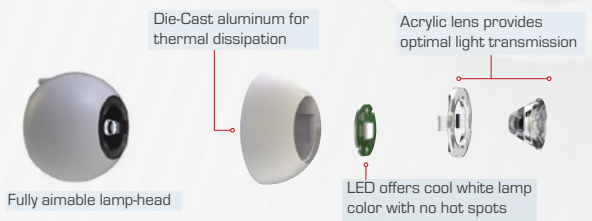

EVR
Indoor LED Remote

EVC
LED Combination Exit/
Emergency Light

EVE
LED Exit Sign

EV
LED Emergency Light

EVO
Outdoor LED Remote

EVCURWD4

EV4D

REMOTE CAPACITY

EVR

EVO

LED INSIDE THE EYE

LED THERMAL MANAGEMENT

The illustration shows the thermal effects of the LED and the heat dissipative qualities designed into the "eyeball".

EVE LED Exit Sign

EV LED Emergency Light