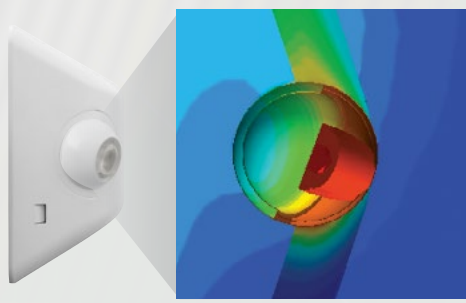

EVR

EVO

LED INSIDE THE EYE

LED THERMAL MANAGEMENT

The illustration shows the thermal effects of the LED and the heat dissipative qualities designed into the "eyeball".

EVE LED Exit Sign

EV LED Emergency Light