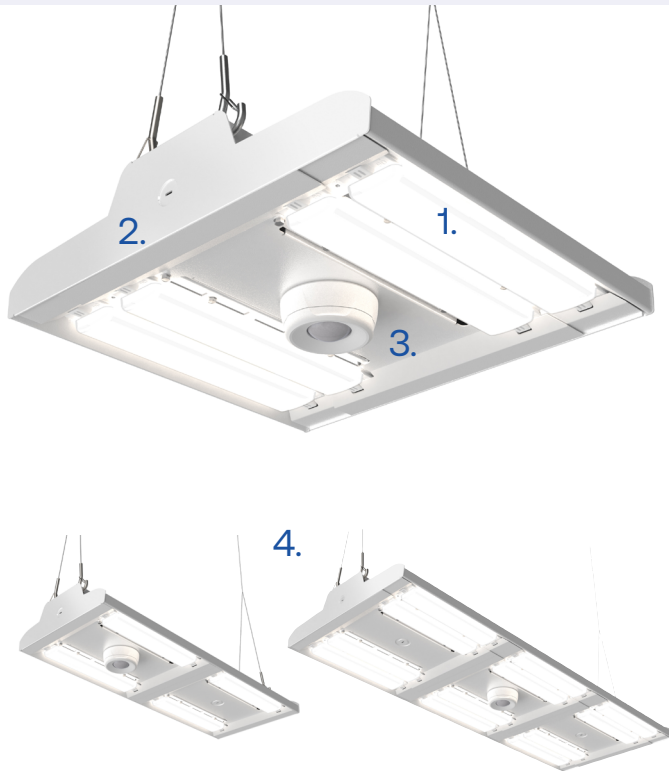

# INDUSTRIAL LIGHTING GUIDE

Albeo offers a full line of competitively positioned, intelligent, feature rich industrial products ideal for a variety of operating conditions. Our compact and innovative designs feature many industry standard certifications and our rebate programs offer the ultimate in savings providing the total package no matter the application.