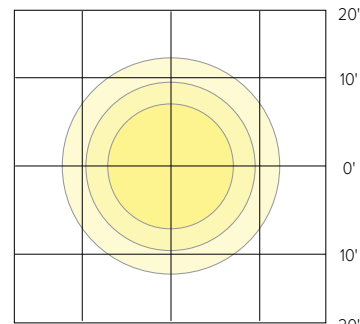

IP65

ROUND

SWITCHABLE FEATURE

Switchable from
12 to 22 watts,
CCT switchable
3K, 4K, 5K

PHOTOMETRY

SGB-R-LSCS - 4K, 22W

Height: 42"

DIMENSIONS

SQUARE

SWITCHABLE FEATURE

Switchable from
12 to 22 watts,
CCT switchable
3K, 4K, 5K

PHOTOMETRY

SGB-S-LSCS - 4K, 22W

Height: 42"

DIMENSIONS

STOCK ORDERING INFORMATION