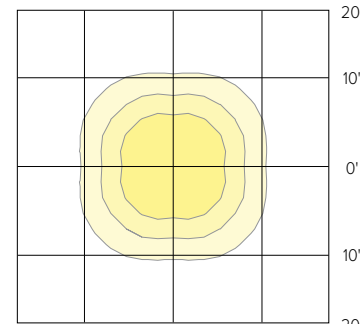

IP65

ROUND

SWITCHABLE FEATURE

Switchable from
12 to 22 watts,
CCT switchable
3K, 4K, 5K

PHOTOMETRY

SGB-R-LSCS - 4K, 22W

Height: 42"

DIMENSIONS

SQUARE

SWITCHABLE FEATURE

Switchable from
12 to 22 watts,
CCT switchable
3K, 4K, 5K

PHOTOMETRY

SGB-S-LSCS - 4K, 22W

Height: 42"

DIMENSIONS

STOCK ORDERING INFORMATION

Catalog Number	Wattage	Voltage	Wattage	CCT/CRI	Lumens	LPW	Finish
SGB-R-LSCS	Round	120-277V	12	3000K/80	1328	110.7	Dark Bronze
				4000K/80	1421	118.4	
				5000K/80	1462	120.8	
	Round	120-277V	16	3000K/80	1850	110.1	
				4000K/80	1980	117.9	
				5000K/80	2036	121.2	
	Round	120-277V	22	3000K/80	2383	106.9	
				4000K/80	2551	114.4	
				5000K/80	2624	117.7	
SGB-S-LSCS	Square	120-277V	12	3000K/80	1149	95.0	Dark Bronze
				4000K/80	1208	99.8	
				5000K/80	1244	102.8	
	Square	120-277V	16	3000K/80	1602	95.4	
				4000K/80	1712	101.9	
				5000K/80	1749	104.1	
	Square	120-277V	22	3000K/80	1980	88.8	
				4000K/80	2116	94.9	
				5000K/80	2161	96.9	