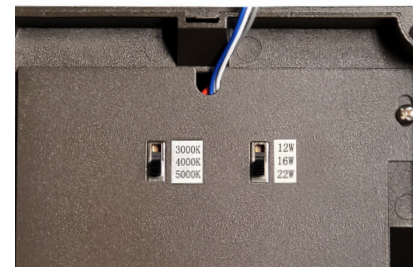

BOLLARD

tradeSELECT®

SLING BOLLARD

ROUND/SQUARE

- Commercial grade LED Bollard for use in outdoor applications such as a commercial building, retail, government and educational facilities
- CCT switchable: 3000K, 4000K or 5000K
- Wattage switchable: 12W, 16W or 22W
- 6" Round or 6" Square with Dark Bronze finish

IP65

ROUND

SWITCHABLE FEATURE

Switchable from
12 to 22 watts,
CCT switchable
3K, 4K, 5K

PHOTOMETRY

SGB-R-LSCS - 4K, 22W

Height: 42"

DIMENSIONS

SQUARE

SWITCHABLE FEATURE

Switchable from
12 to 22 watts,
CCT switchable
3K, 4K, 5K

PHOTOMETRY

SGB-S-LSCS - 4K, 22W

Height: 42"

DIMENSIONS

STOCK ORDERING INFORMATION