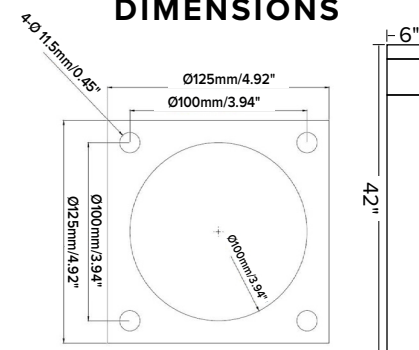

IP65

ROUND

SWITCHABLE FEATURE

Switchable from
12 to 22 watts,
CCT switchable
3K, 4K, 5K

PHOTOMETRY

SGB-R-LSCS - 4K, 22W

Height: 42"

DIMENSIONS

SQUARE

SWITCHABLE FEATURE

Switchable from
12 to 22 watts,
CCT switchable
3K, 4K, 5K

PHOTOMETRY

SGB-S-LSCS - 4K, 22W

Height: 42"

DIMENSIONS

STOCK ORDERING INFORMATION

Catalog Number	Wattage	Voltage	Wattage	CCT/CRI	Lumens	LPW	Finish
SGB-R-LSCS	Round	120-277V	12	3000K/80	1328	110.7	Dark Bronze
				4000K/80	1421	118.4	
				5000K/80	1462	120.8	
	Round	120-277V	16	3000K/80	1850	110.1	
				4000K/80	1980	117.9	
				5000K/80	2036	121.2	
	Round	120-277V	22	3000K/80	2383	106.9	
				4000K/80	2551	114.4	
				5000K/80	2624	117.7	
SGB-S-LSCS	Square	120-277V	12	3000K/80	1149	95.0	Dark Bronze
				4000K/80	1208	99.8	
				5000K/80	1244	102.8	
	Square	120-277V	16	3000K/80	1602	95.4	
				4000K/80	1712	101.9	
				5000K/80	1749	104.1	
	Square	120-277V	22	3000K/80	1980	88.8	
				4000K/80	2116	94.9	
				5000K/80	2161	96.9	