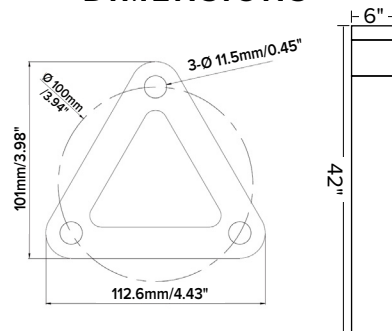

IP65

ROUND

SWITCHABLE FEATURE

Switchable from
12 to 22 watts,
CCT switchable
3K, 4K, 5K

PHOTOMETRY

SGB-R-LSCS - 4K, 22W

Height: 42"

DIMENSIONS

SQUARE

SWITCHABLE FEATURE

Switchable from
12 to 22 watts,
CCT switchable
3K, 4K, 5K

PHOTOMETRY

SGB-S-LSCS - 4K, 22W

Height: 42"

DIMENSIONS

STOCK ORDERING INFORMATION

Catalog Number	Wattage	Voltage	Wattage	CCT/CRI	Lumens	LPW	Finish
SGB-R-LSCS	Round	120-277V	12	3000K/80	1328	110.7	Dark Bronze
				4000K/80	1421	118.4	
				5000K/80	1462	120.8	
	Round	120-277V	16	3000K/80	1850	110.1	
				4000K/80	1980	117.9	
				5000K/80	2036	121.2	
	Round	120-277V	22	3000K/80	2383	106.9	
				4000K/80	2551	114.4	
				5000K/80	2624	117.7	
SGB-S-LSCS	Square	120-277V	12	3000K/80	1149	95.0	Dark Bronze
				4000K/80	1208	99.8	
				5000K/80	1244	102.8	
	Square	120-277V	16	3000K/80	1602	95.4	
				4000K/80	1712	101.9	
				5000K/80	1749	104.1	
	Square	120-277V	22	3000K/80	1980	88.8	
				4000K/80	2116	94.9	
				5000K/80	2161	96.9	