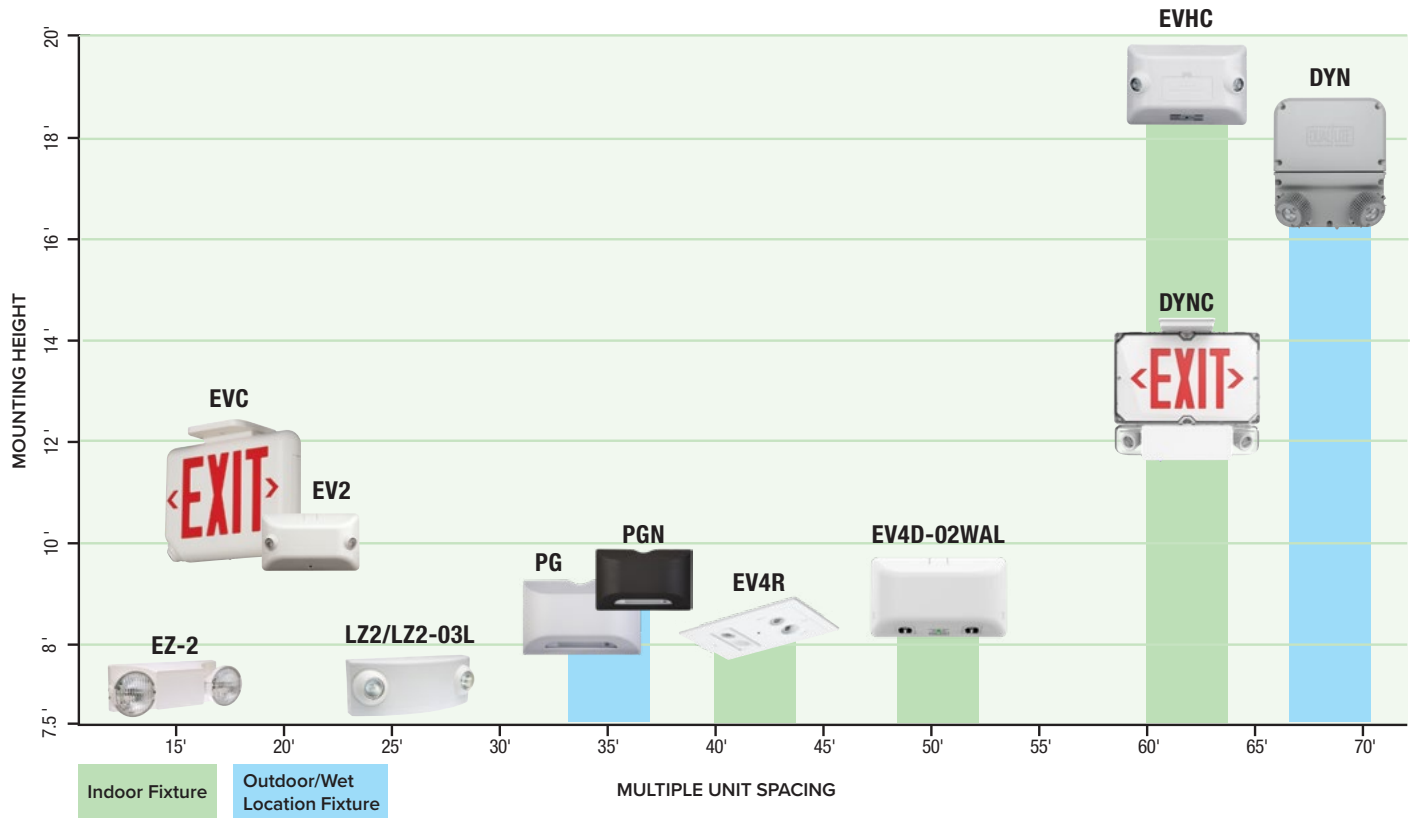

LIFE SAFETY

Mounting Height vs. Multiple Unit Spacing Guide

Mounting Height vs. Multiple Unit Spacing Guide

All multiple unit spacing and mounting height suggestions are based on a 6' path to obtain 1 footcandle average illumination. This information is to be used as a product reference only. To obtain additional performance information, please refer to the specification sheet available on the Dual-Lite website.