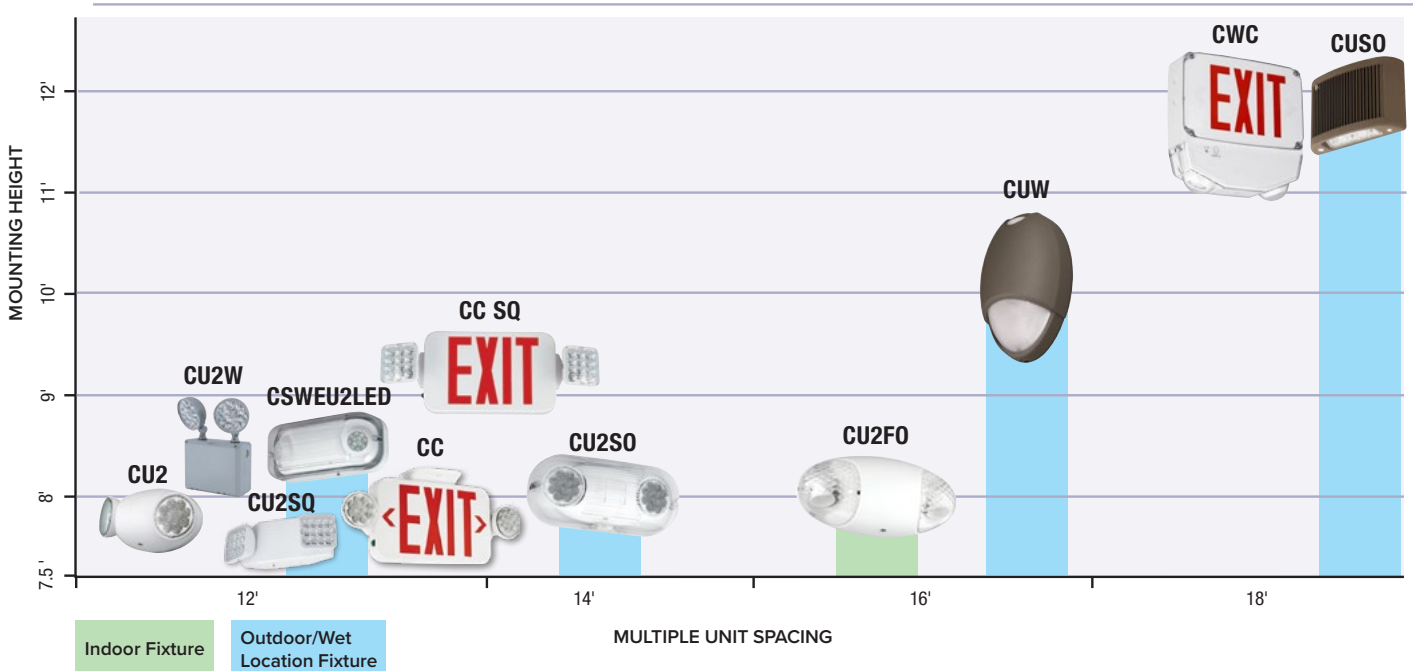

LIFE SAFETY

Mounting Height vs. Multiple Unit Spacing Guide

Mounting Height vs. Multiple Unit Spacing Guide

All multiple unit spacing and mounting height suggestions are based on a 6' path to obtain 1 footcandle average illumination. This information is to be used as a product reference only. To obtain additional performance information, please refer to the specification sheet available on the Dual-Lite website.