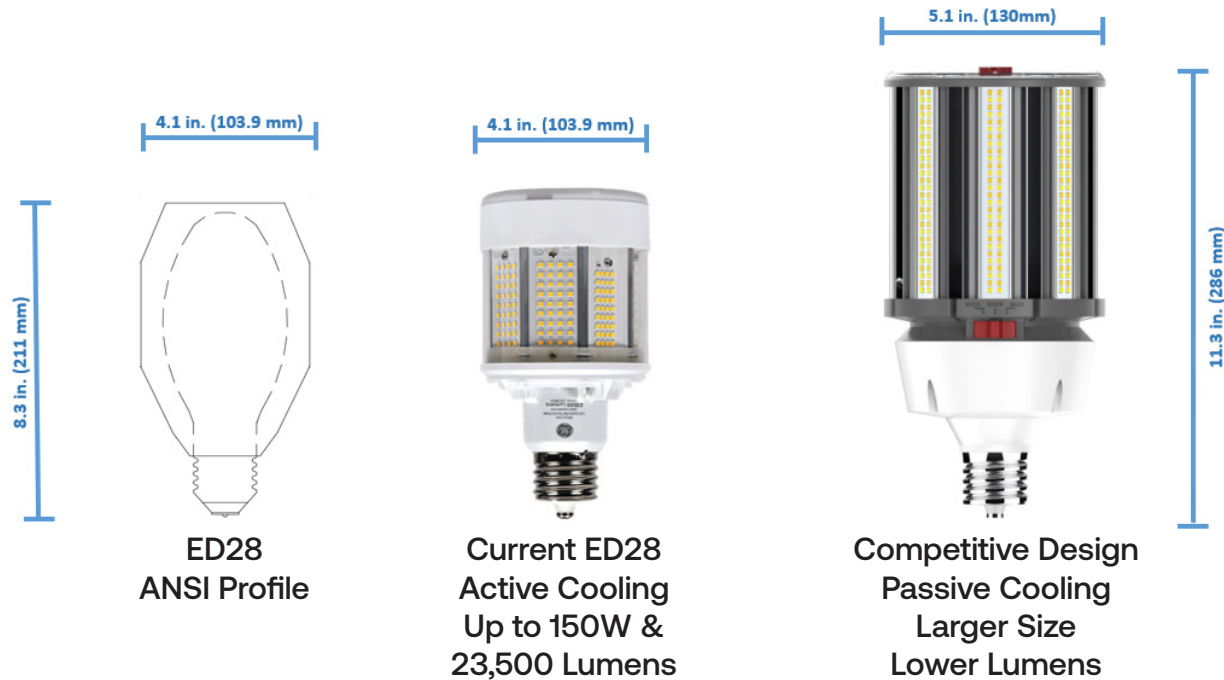

NEMA LED HID Wattage Equivalency

In February of 2021, the National Electrical Manufacturers Association (NEMA) published NEMA LL 10-2020 *Replacing HID Lamps with LED Lamps: Light Output Equivalency Claims*. Current uses this Standard for LED products replacing HID lamps, meeting or exceeding the minimum LED light output for equivalency claims. The LED wattage equivalency varies based on the type of HID lamp being replaced - Metal Halide (MH) or High Pressure Sodium (HPS).

Metal Halide Lamp Wattage (W)	Metal Halide Initial Light Output (lm)	Minimum LED Lamp Initial Light Output (lm)	Current LED Ordinary Location Retrofit Lamps	Current LED Hazardous Location Retrofit Lamps
50	3200	2000	LED21ED17	LED21ED17/HAZ
70	5200	3000	LED21ED17	LED21ED17/HAZ
100	8100	5000	LED35ED17; LED45ED17	LED35ED17/HAZ; LED45ED17/HAZ
150	12000	7500	LED50ED23.5	
175	11000	7000	LED45ED17; LED50ED23.5	
250	19100	12000	LED80ED23.5	LED80ED23.5/HAZ
320	25600	16500	LED115ED28	
350	28400	18000	LED115ED28	
360	29400	19000	LED150ED28	LED150ED28/HAZ
400	33100	21500	LED150ED28; LED200ED37	LED150ED28/HAZ
750	72300	46500	LED360ED37	
1000	100280	65000	LED450BT56	

Ordinary Location   Hazardous Location

ED17

ED17 HAZ

ED23.5

ED23.5 HAZ

ED28

ED28 HAZ

ED37

BT56

HPS Lamp Wattage (W)	HPS Initial Light Output (lm)	Minimum LED Lamp Initial Light Output (lm)	Current LED Ordinary Location Retrofit Lamps	Current LED Hazardous Location Retrofit Lamps
50	4500	2500	LED21ED17	LED21ED17/HAZ
70	6300	4000	LED35ED17	LED35ED17/HAZ
100	9500	6000	LED45ED17; LED50ED23.5	LED45ED17/HAZ
150	13000	8500	LED80ED23.5	LED80ED23.5/HAZ
200	19500	12500	LED115ED28	
250	26000	17000	LED150ED28	LED150ED28/HAZ
310	33200	21500	LED200ED37; LED270BT56	
400	44000	29000	LED200ED37; LED270BT56	
600	66000	42500	LED360ED37	
750	82500	53500	LED450BT56	
1000	110000	73000		

LED HID Lamp Size & Applications

Proprietary design with active cooling allows high output from a compact size.

Lamps fit in a variety of fixtures & can match traditional HID output.