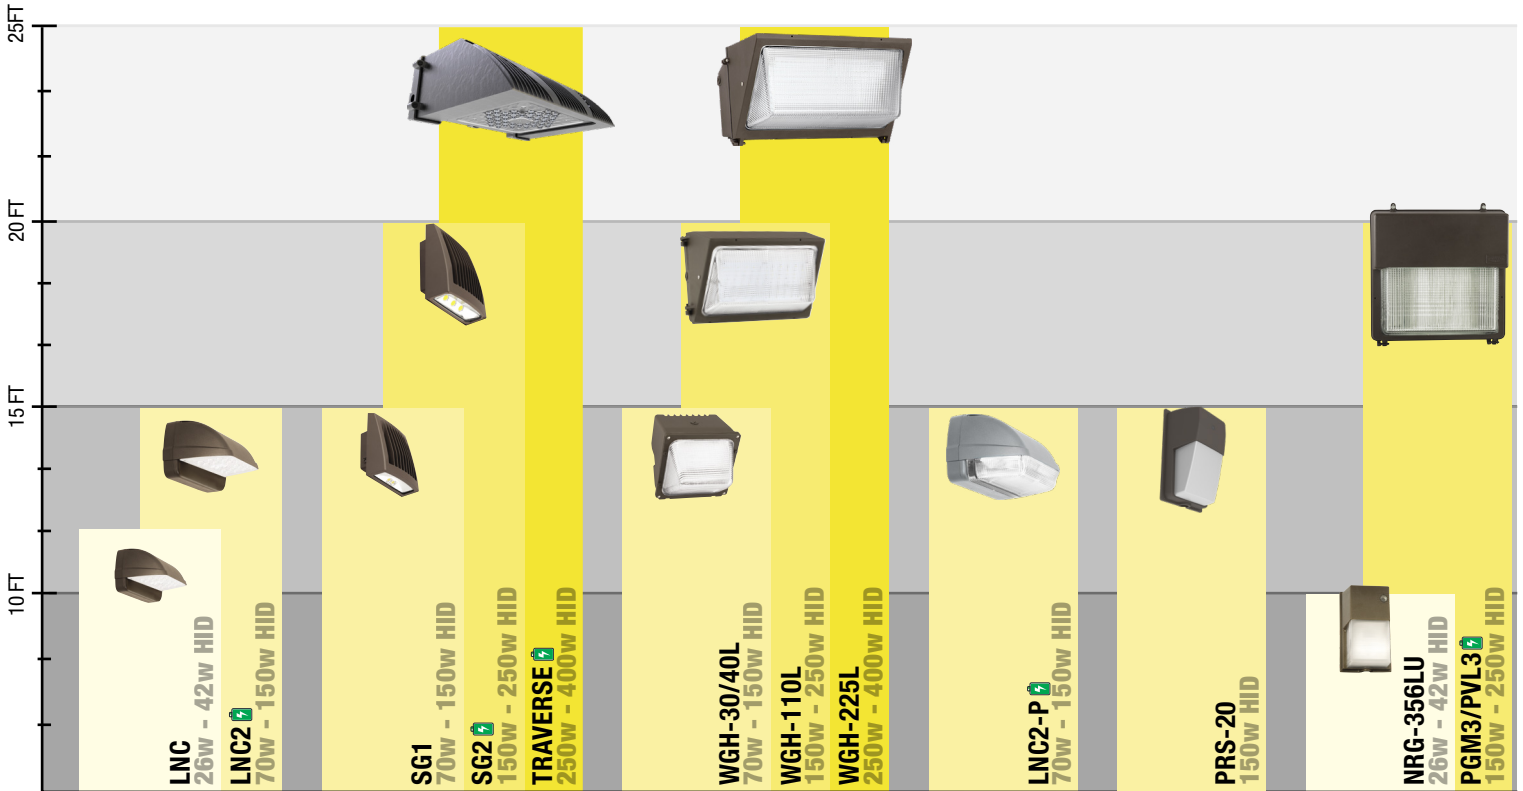

WALL MOUNT

selection guide

ARCHITECTURAL BUILDING MOUNT

COMMERCIAL WALL MOUNT

= Battery Back up available

selection guide

ARCHITECTURAL BUILDING MOUNT

Wall Mount Series	Mounting Height Range	Mounting Height Spacing	Delivered Lumens	System Watts	LPW	HID Equivalency	Approximate Energy Savings	CCT	Voltage	DLC Listing	Battery Backup	Photocell	Occupancy Sensor	SiteSync
WDM	15' - 25'	4 - 6 X	6,000 - 15,000	55 - 130W	Up to 145	250 - 400W+	75 - 80%	3K/4K/5K	120 - 480V	Standard & Premium	Yes	Button	Yes	Yes
WDS	10' - 20'	4 - 6 X	3,000 - 8,000	30 - 75W	Up to 130	100 - 250W	75 - 80%	3K/4K/5K	120 - 480V	Standard & Premium	Yes	Button	Yes	Yes
CY2	10' - 15'	4 - 6 X	2,500 - 5,000	25 - 50W	Up to 110	100 - 175W	75 - 75%	2.7K/3K/4K/5K	120 - 480V	Standard	Yes	Button	Yes	Yes
CY1	8' - 12'	4 - 6 X	1,500 - 2,500	15 - 25W	Up to 115	50 - 100W	75 - 75%	2.7K/3K/4K/5K	120 - 480V	Standard	No	Button	No	No
TRP2/RDI2/QSP2	12 - 20'	4 - 6 X	3,700 - 10,800	28 - 87W	Up to 145	150 - 400W	75 - 80%	3K/4K/5K	120 - 480V	Standard & Premium	Yes	Button	Yes	Yes
TRP2/RDI2 Low Glare	10 - 20'	3 - 4 X	3,000 - 9,000	21 - 62W	Up to 155	150 - 250W	75 - 80%	3K/4K/5K	120 - 480V	Standard & Premium	No	Button	Yes	Yes
TRP1/RDI1/QSP1	8 - 15'	4 - 6 X	1,500 - 3,000	14 - 28W	Up to 120	70 - 150W	75 - 80%	3K/4K/5K	120 - 277V	Standard & Premium	Yes	Button	Yes	No