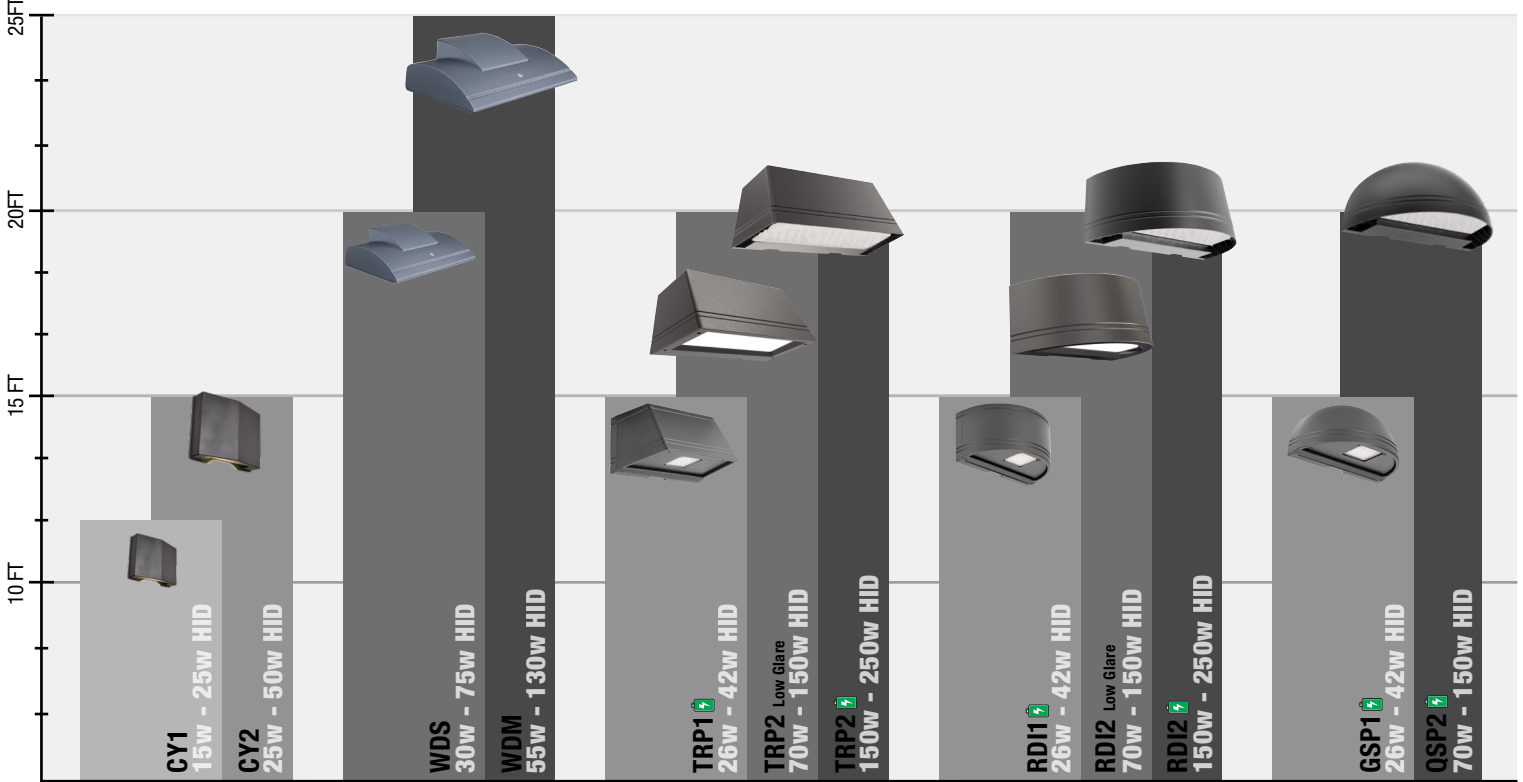

WALL MOUNT

selection guide

ARCHITECTURAL BUILDING MOUNT

COMMERCIAL WALL MOUNT

= Battery Back up available

selection guide

ARCHITECTURAL BUILDING MOUNT

Wall Mount Series	Mounting Height Range	Mounting Height Spacing	Delivered Lumens	System Watts	LPW	HID Equivalency	Approximate Energy Savings	CCT	Voltage	DLC Listing	Battery Backup	Photocell	Occupancy Sensor	SiteSync
WDM	15' - 25'	4 - 6 X	6,000 - 15,000	55 - 130W	Up to 145	250 - 400W+	75 - 80%	3K/4K/5K	120 - 480V	Standard & Premium	Yes	Button	Yes	Yes
WDS	10' - 20'	4 - 6 X	3,000 - 8,000	30 - 75W	Up to 130	100 - 250W	75 - 80%	3K/4K/5K	120 - 480V	Standard & Premium	Yes	Button	Yes	Yes
CY2	10' - 15'	4 - 6 X	2,500 - 5,000	25 - 50W	Up to 110	100 - 175W	75 - 75%	2.7K/3K/4K/5K	120 - 480V	Standard	Yes	Button	Yes	Yes
CY1	8' - 12'	4 - 6 X	1,500 - 2,500	15 - 25W	Up to 115	50 - 100W	75 - 75%	2.7K/3K/4K/5K	120 - 480V	Standard	No	Button	No	No
TRP2/RDI2/QSP2	12 - 20'	4 - 6 X	3,700 - 10,800	28 - 87W	Up to 145	150 - 400W	75 - 80%	3K/4K/5K	120 - 480V	Standard & Premium	Yes	Button	Yes	Yes
TRP2/RDI2 Low Glare	10 - 20'	3 - 4 X	3,000 - 9,000	21 - 62W	Up to 155	150 - 250W	75 - 80%	3K/4K/5K	120 - 480V	Standard & Premium	No	Button	Yes	Yes
TRP1/RDI1/QSP1	8 - 15'	4 - 6 X	1,500 - 3,000	14 - 28W	Up to 120	70 - 150W	75 - 80%	3K/4K/5K	120 - 277V	Standard & Premium	Yes	Button	Yes	No