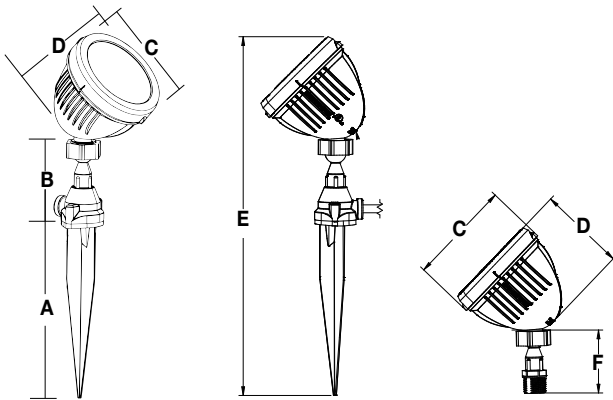

### Performance

45 Tilt 10' Set Back

Straight on 10' Set Back

### Dimensions

A	B	C	D	E	F
6.75"	2.875"	3.26"	3.9"	13.53"	2.37"
171 mm	73 mm	82 mm	99 mm	343 mm	60 mm