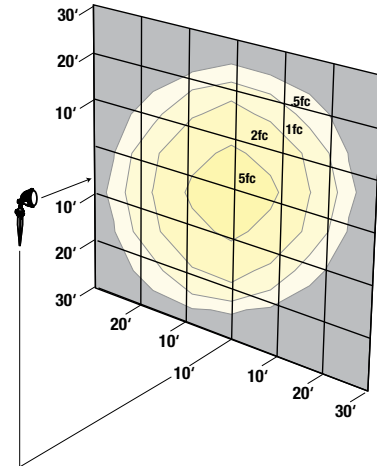

**Features and Benefits:**

- Capable of replacing 50w or 70w HID, 100w incandescent or 84w CFL luminaires
- Competitively priced and stocked for availability
- Mounting versatility:
  - 7" stake with 8" SO cord
  - 1/2" 14 NPT threaded mounting box for box or pipe mounting
- Listed to UL1598 for use in wet locations
- NEMA 3R

### Performance

45 Tilt 10' Set Back

Straight on 10' Set Back

### Dimensions

A	B	C	D	E	F
6.75"	2.875"	3.26"	3.9"	13.53"	2.37"
171 mm	73 mm	82 mm	99 mm	343 mm	60 mm