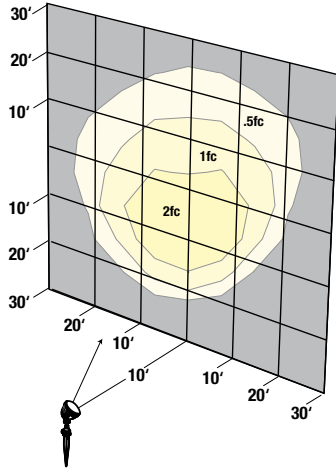

**Features and Benefits:**

- Capable of replacing 50w or 70w HID, 100w incandescent or 84w CFL luminaires
- Competitively priced and stocked for availability
- Mounting versatility:
  - 7" stake with 8" SO cord
  - 1/2" 14 NPT threaded mounting box for box or pipe mounting
- Listed to UL1598 for use in wet locations
- NEMA 3R

### Performance

45 Tilt 10' Set Back

Straight on 10' Set Back

### Dimensions

A	B	C	D	E	F
6.75"	2.875"	3.26"	3.9"	13.53"	2.37"
171 mm	73 mm	82 mm	99 mm	343 mm	60 mm