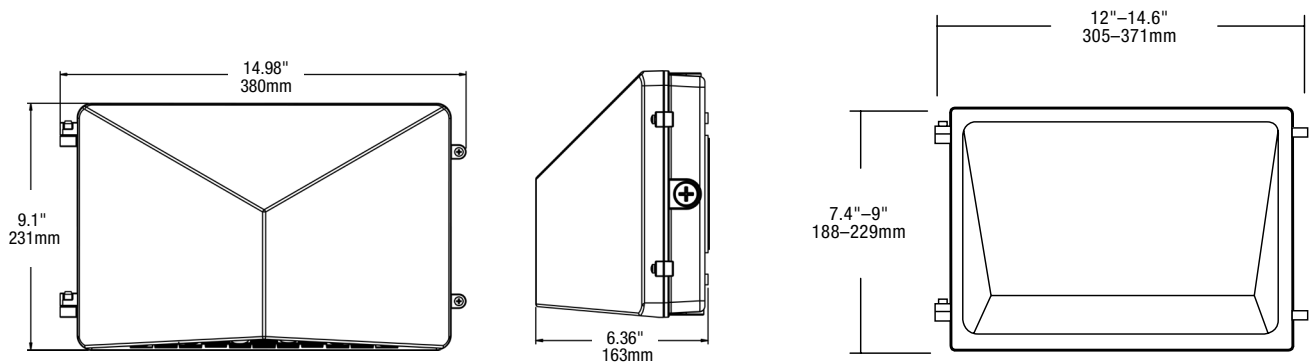

Integral dial can be accessed by opening the front housing of the product. Six wattage options are available in each housing style.

Performance Data

Series Number	Mounting	CRI/CCT	Distribution Type	Lumens Delivered	Voltage	System Watts	Lumens Per Watt
PRL-C-LS-4K	Wall	70/4000K	Type III	2537-8460	120V-277V	18-60 Watts	139-141

Performance

Dimensions

PRL-C-LS-4K

Glass Refractor Wallpack

The Architectural form of the Prelude Wallpacks allow for complete coverage of legacy glass refractor wallpacks. The sizing range shown above represents the sizing of the Exo WGH product as well as most major competitive products.