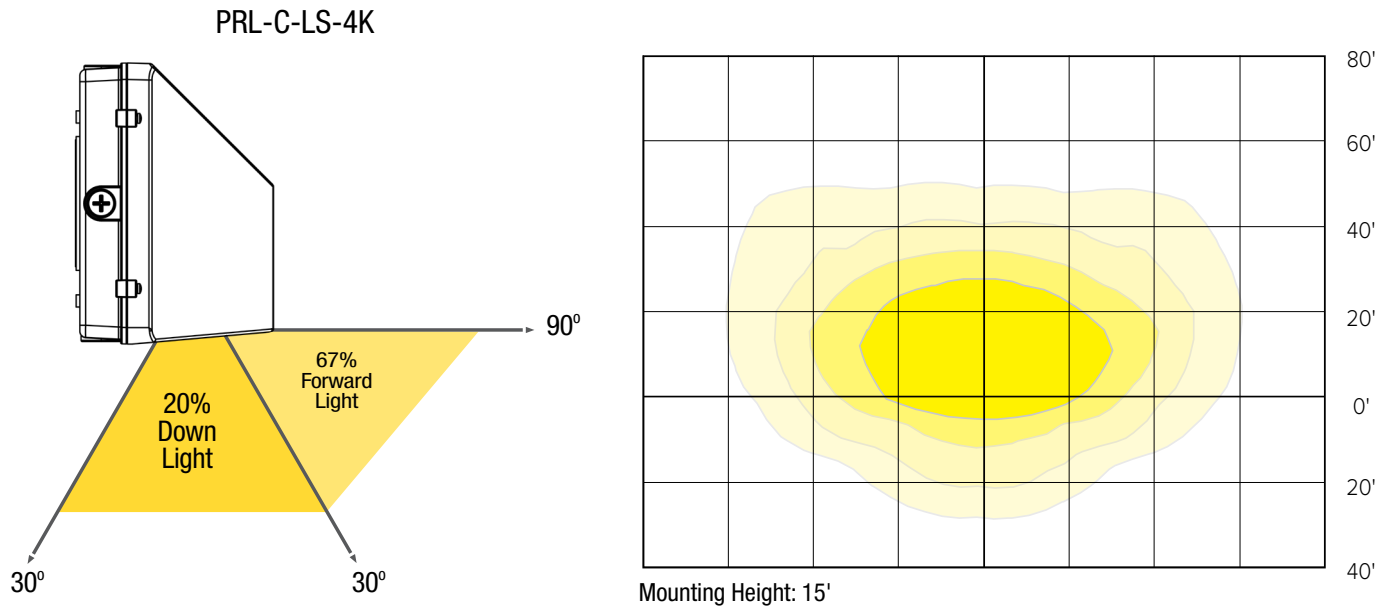

PRELUDE SERIES

PRL-C-LS

The Prelude Wallpack luminaires offers an architectural contemporary form with maximum flexibility. This luminaire features field selectable Wattages from 18 to 60 Watts capable of replacing up to 250W traditional HID wall packs. Cutoff configuration is perfect for applications requiring no up-light.

Features and Benefits:

- Field Selectable Wattages from 18 to 60 Watts
- Lumen Range from 2500-8600 lumens
- Efficacy up to 144 LPW
- Type III Distribution for Full Cut Off configuration, (PRL-C) for applications requiring no up-light
- IP65 and certified to UL 1598 for use in wet locations
- Certified up to 40°C ambient per UL 1598

Integral dial can be accessed by opening the front housing of the product. Six wattage options are available in each housing style.

Performance Data

Series Number	Mounting	CRI/CCT	Distribution Type	Lumens Delivered	Voltage	System Watts	Lumens Per Watt
PRL-C-LS-4K	Wall	70/4000K	Type III	2537-8460	120V-277V	18-60 Watts	139-141

Performance

Dimensions

PRL-C-LS-4K

Glass Refractor Wallpack

The Architectural form of the Prelude Wallpacks allow for complete coverage of legacy glass refractor wallpacks. The sizing range shown above represents the sizing of the Exo WGH product as well as most major competitive products.