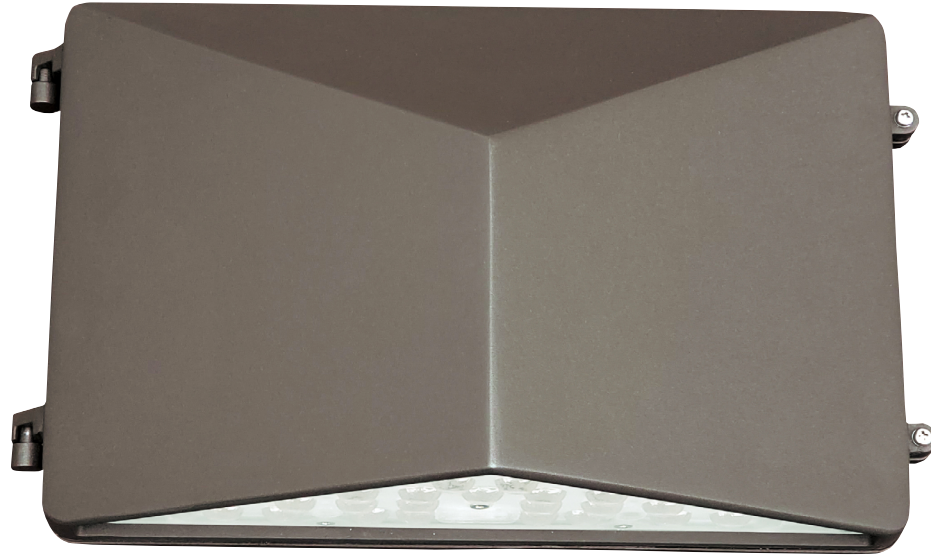

PRELUDE SERIES

PRL-C-LS

The Prelude Wallpack luminaires offers an architectural contemporary form with maximum flexibility. This luminaire features field selectable Wattages from 18 to 60 Watts capable of replacing up to 250W traditional HID wall packs. Cutoff configuration is perfect for applications requiring no up-light.

Features and Benefits:

- Field Selectable Wattages from 18 to 60 Watts
- Lumen Range from 2500-8600 lumens
- Efficacy up to 144 LPW
- Type III Distribution for Full Cut Off configuration, (PRL-C) for applications requiring no up-light
- IP65 and certified to UL 1598 for use in wet locations
- Certified up to 40°C ambient per UL 1598

Integral dial can be accessed by opening the front housing of the product. Six wattage options are available in each housing style.

Performance Data

Series Number	Mounting	CRI/CCT	Distribution Type	Lumens Delivered	Voltage	System Watts	Lumens Per Watt
PRL-C-LS-4K	Wall	70/4000K	Type III	2537-8460	120V-277V	18-60 Watts	139-141

Performance

Dimensions

PRL-C-LS-4K

Glass Refractor Wallpack

The Architectural form of the Prelude Wallpacks allow for complete coverage of legacy glass refractor wallpacks. The sizing range shown above represents the sizing of the Exo WGH product as well as most major competitive products.