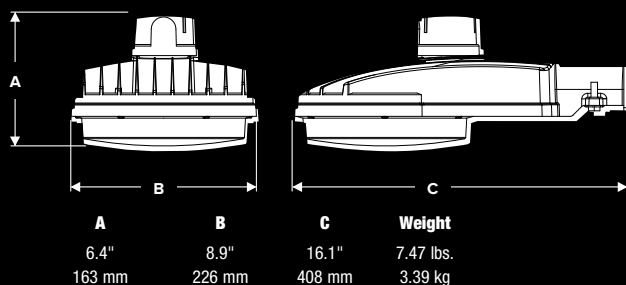

## DUSK-TO-DAWN SWITCHABLE WATTAGE AND CCT

- Multi-Purpose Low profile Dusk-to-Dawn
- Rugged die-cast aluminum housing with corrosion resistant powder coat finish
- 2-3/8" & 1-5/8" OD mast arms & direct wall/surface mounting
- Refractor lens provides enhanced security lighting and glare control
- 3-Pin Twist-Lock Photocell included

## DIMENSIONS