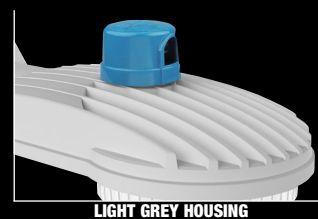

ADDITIONAL COLOR OPTIONS