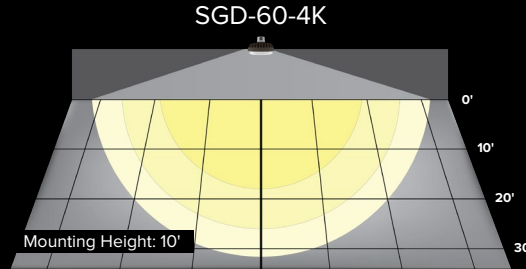

## DUSK-TO-DAWN SWITCHABLE WATTAGE AND CCT

- Multi-Purpose Low profile Dusk-to-Dawn
- Rugged die-cast aluminum housing with corrosion resistant powder coat finish
- 2-3/8" & 1-5/8" OD mast arms & direct wall/surface mounting
- Refractor lens provides enhanced security lighting and glare control
- 3-Pin Twist-Lock Photocell included

| STOCK SKUs       | Distribution  | Wattage | Voltage  | Delivered Lumens | CCT/CRI     | LPW     | Weight Lbs (kg) | Color      |
|------------------|---------------|---------|----------|------------------|-------------|---------|-----------------|------------|
| • SGD-60-LSCS    | Type 5        | 40-60   | 120-277V | 6230-8175        | 4K, 45K, 5K | 145-156 | 7.47 (3.4)      | Bronze     |
| • SGD-60-LSCS-GR | Type 5        | 40-60   | 120-277V | 6230-8175        | 4K, 45K, 5K | 145-156 | 7.47 (3.4)      | Light Grey |
| • SGD-60-4K-GR   | Type 5        | 60      | 120-277V | 8274             | 4000K/70    | 145     | 7.47 (3.4)      | Light Grey |
| • SGD-40-4K      | Type 5        | 40      | 120-277V | 5696             | 4000K/70    | 145     | 7.47 (3.4)      | Bronze     |
| • SGD-60-4K      | Type 5        | 60      | 120-277V | 8274             | 4000K/70    | 145     | 7.47 (3.4)      | Bronze     |
| • ARM-DD24       | Arm accessory |         |          |                  |             |         |                 |            |
| • ARM-DD30       | Arm accessory |         |          |                  |             |         |                 |            |

## DIMENSIONS