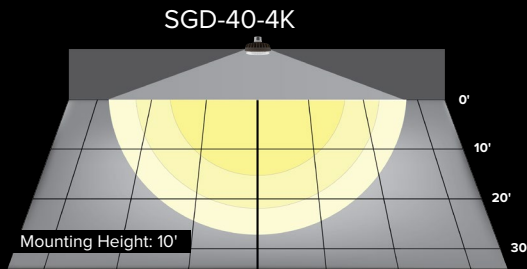

## DUSK-TO-DAWN SWITCHABLE WATTAGE AND CCT

- Multi-Purpose Low profile Dusk-to-Dawn
- Rugged die-cast aluminum housing with corrosion resistant powder coat finish
- 2-3/8" & 1-5/8" OD mast arms & direct wall/surface mounting
- Refractor lens provides enhanced security lighting and glare control
- 3-Pin Twist-Lock Photocell included

| STOCK SKUs       | Distribution  | Wattage | Voltage  | Delivered Lumens | CCT/CRI     | LPW     | Weight Lbs (kg) | Color      |
|------------------|---------------|---------|----------|------------------|-------------|---------|-----------------|------------|
| • SGD-60-LSCS    | Type 5        | 40-60   | 120-277V | 6230-8175        | 4K, 45K, 5K | 145-156 | 7.47 (3.4)      | Bronze     |
| • SGD-60-LSCS-GR | Type 5        | 40-60   | 120-277V | 6230-8175        | 4K, 45K, 5K | 145-156 | 7.47 (3.4)      | Light Grey |
| • SGD-60-4K-GR   | Type 5        | 60      | 120-277V | 8274             | 4000K/70    | 145     | 7.47 (3.4)      | Light Grey |
| • SGD-40-4K      | Type 5        | 40      | 120-277V | 5696             | 4000K/70    | 145     | 7.47 (3.4)      | Bronze     |
| • SGD-60-4K      | Type 5        | 60      | 120-277V | 8274             | 4000K/70    | 145     | 7.47 (3.4)      | Bronze     |
| • ARM-DD24       | Arm accessory |         |          |                  |             |         |                 |            |
| • ARM-DD30       | Arm accessory |         |          |                  |             |         |                 |            |

## DIMENSIONS