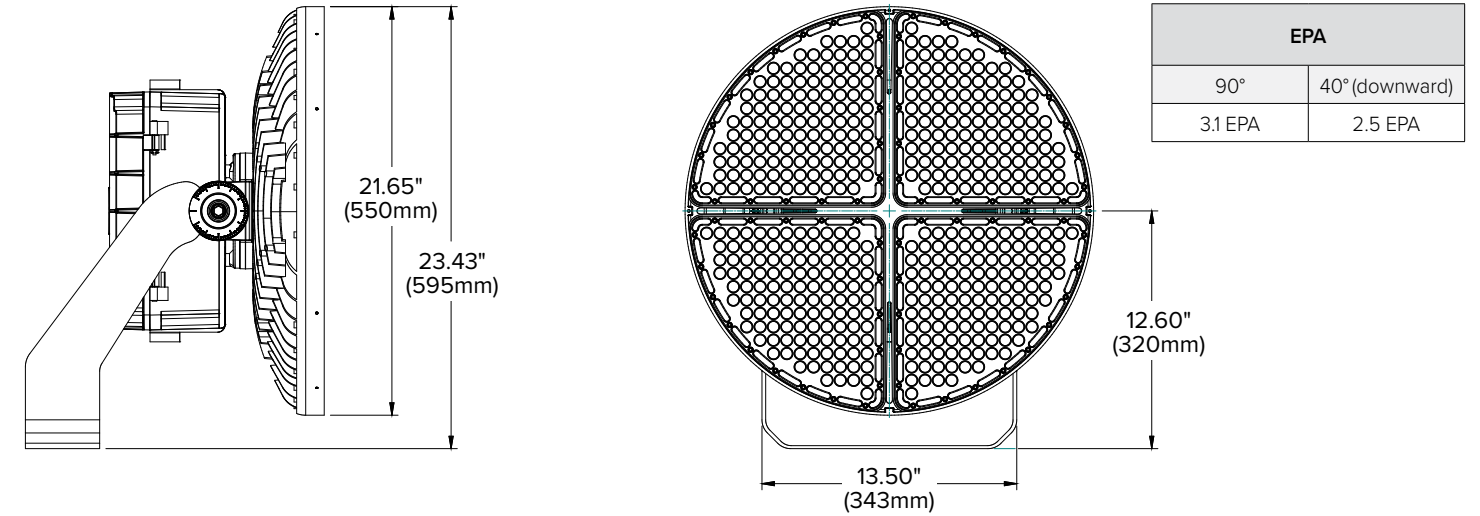

BASEBALL TYPICAL LAYOUT: 6 POLE DESIGN

Fixture: 1500W HID
 Fixture Count: 46
 Average Light Level: 50fc (infield) 30fc (outfield)
 Total Wattage: 74,150W

Fixture: 740W Turf
 Fixture Count: 44
 Average Light Level: 50fc (infield) 30fc (outfield)
 Total Wattage: 32,560 W

MOUNTING

DIMENSIONS

EPA	
90°	40° (downward)
3.1 EPA	2.5 EPA

DIMENSIONS (ACCESSORIES)

VISOR VISOR-TSL SINGLE PACK / VISOR-TSL 10 PACK

LASER AIMING LASER-TSL

SERVICES

Current provides free access to Sports Lighting Application Engineering specialists that can assist in creating a custom design for your application using proprietary software designed for field lighting. To utilize this service please email apps@currentlighting.com.