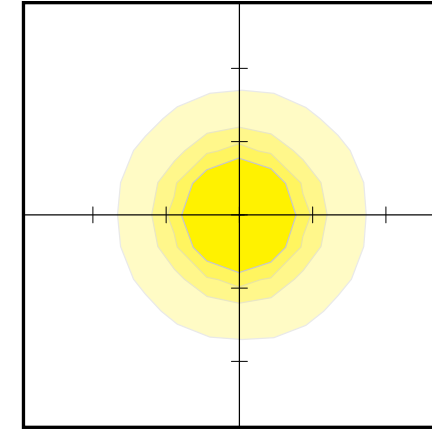

TURF
SPORTS LIGHTER

Standard yoke mounting with single 3/4" bolt. Yoke also includes vertical aiming indicators, adjustable in 5 degree increments. Fixture is 3G vibration rated.

Lumen outputs up to 114,000 lumens and 153 LPW give superior performance to legacy products and provide additional energy savings.

PHOTOMETRY

Beam Pattern	3x3 (Narrow)
Beam Angle	19°x19°
Lumens	99,531
Mounting Height	60ft

Beam Pattern	4x4 (Medium)
Beam Angle	30°x30°
Lumens	107,968
Mounting Height	60ft

Beam Pattern	5x5 (Wide)
Beam Angle	53°x53°
Lumens	113,205
Mounting Height	60ft