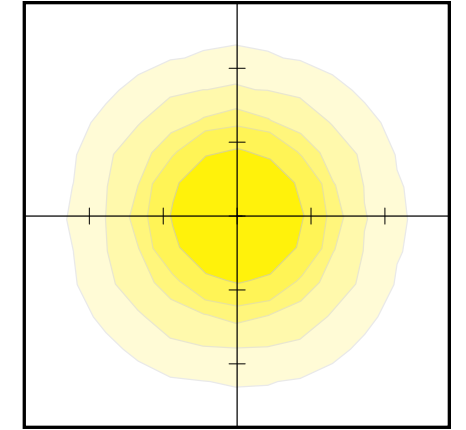

Visor and Laser aiming accessories available and can be field installed.

PERFORMANCE	
Lumen Range	94,000–113,205
Wattage Range	740
Efficacy Range (LPW)	135–153
Fixture Projected Life (Hours)	>60K
Weights lbs. (kg)	54.4 (24.7)

PHOTOMETRY

Beam Pattern	3x3 (Narrow)
Beam Angle	19°x19°
Lumens	99,531
Mounting Height	60ft

Beam Pattern	4x4 (Medium)
Beam Angle	30°x30°
Lumens	107,968
Mounting Height	60ft

Beam Pattern	5x5 (Wide)
Beam Angle	53°x53°
Lumens	113,205
Mounting Height	60ft