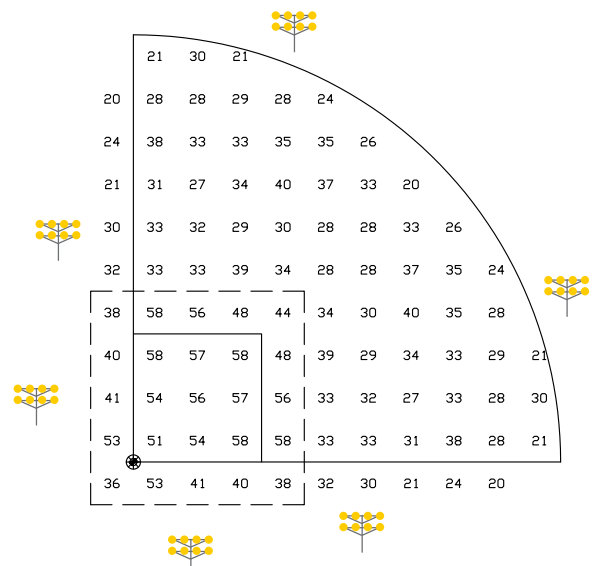

BASEBALL TYPICAL LAYOUT: 6 POLE DESIGN

Fixture: 1500W HID
Fixture Count: 46
Average Light Level: 50fc (infield) 30fc (outfield)
Total Wattage: 74,150W