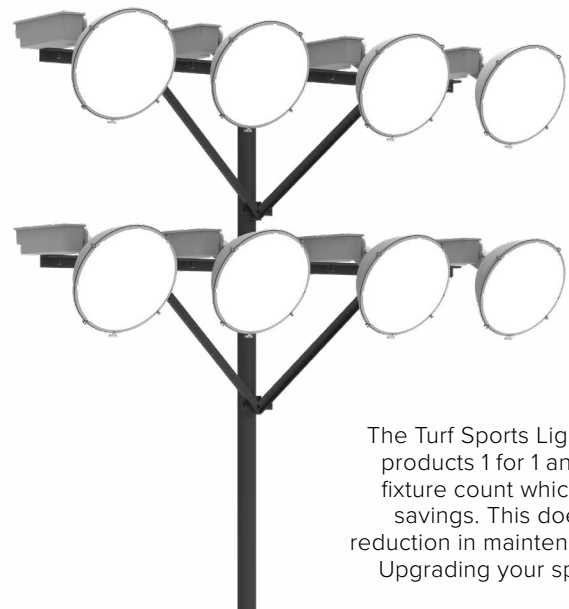

TURF

SPORTS LIGHTER

The Turf Sports Lighter is designed to replace 1500W HID products 1 for 1 and even has the capability of reducing fixture count which can result in more than 54% energy savings. This doesn't include additional savings from reduction in maintenance costs and sustained lighting levels. Upgrading your sports lighting has never been so easy!

RETROFIT SOLUTION

Designed to efficiently light recreational, collegiate, and professional events. Arena, sign, facade, area, accent, parking lot and general security lighting applications can also utilize the Turf Sports Lighter.