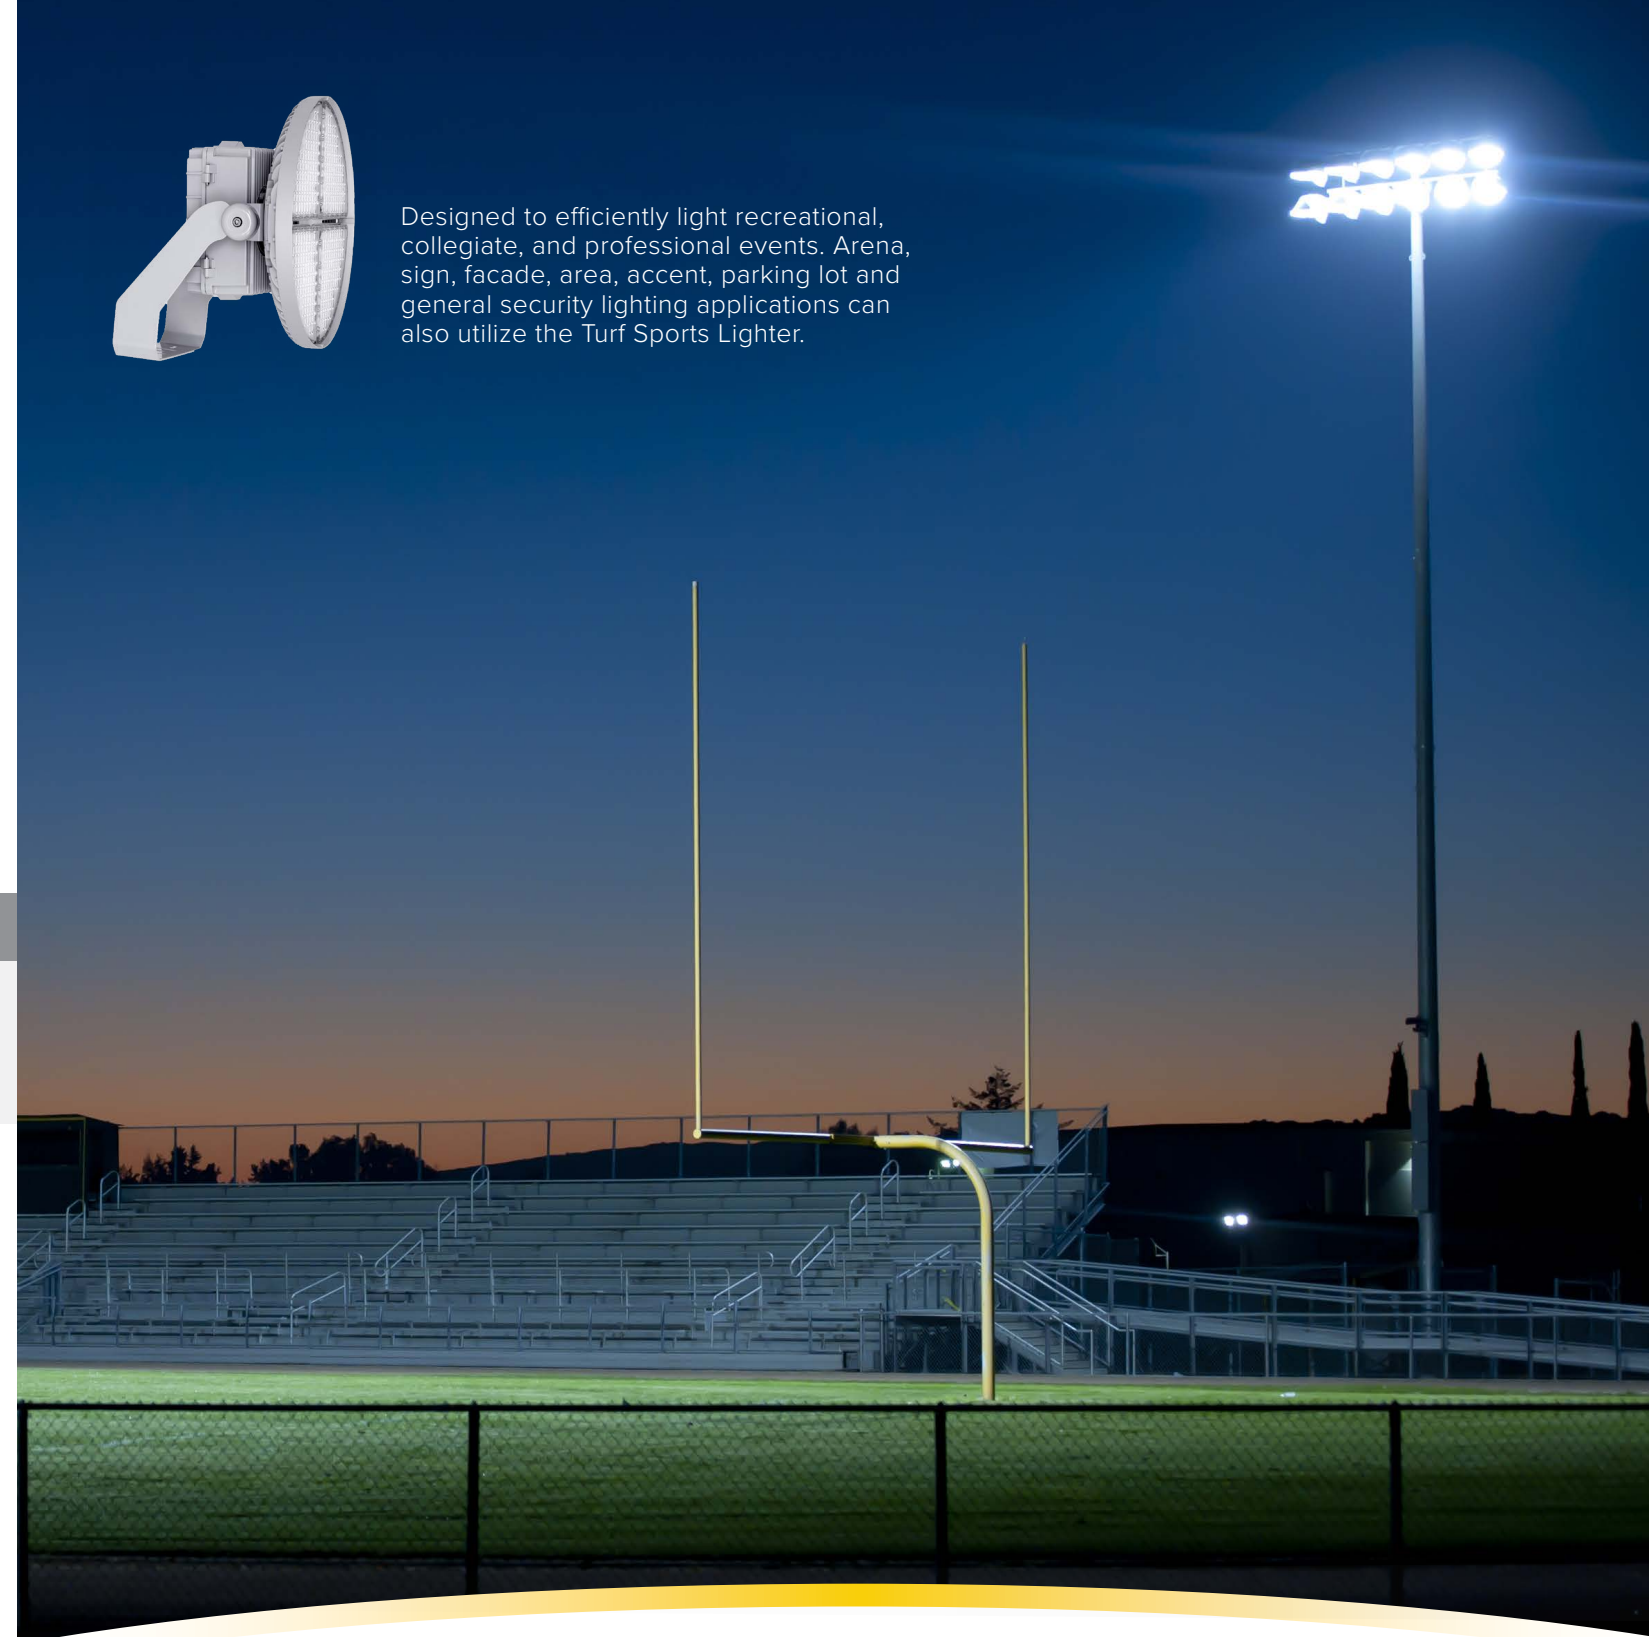

SLS

TURF

	Wattage	Initial Lamp Lumens	Luminaire Lumens	Beam Lumens	EPA	Weight
SLS - Sportsliter	1500W	180,000 lumens	137,000	24,000	2.8 EPA	47-52 lbs
TSL - Turf Sportslighter	740W	N/A	100,000	35,000	2.5 EPA	55 lbs