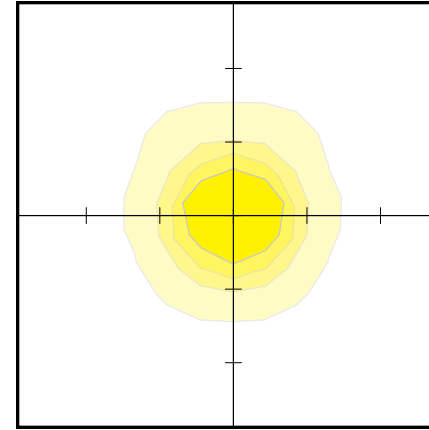

TURF
SPORTS LIGHTER

Standard yoke mounting with single 3/4" bolt. Yoke also includes vertical aiming indicators, adjustable in 5 degree increments. Fixture is 3G vibration rated.

Lumen outputs up to 114,000 lumens and 153 LPW give superior performance to legacy products and provide additional energy savings.

PHOTOMETRY

Beam Pattern	3x3 (Narrow)
Beam Angle	19°x19°
Lumens	99,531
Mounting Height	60ft

Beam Pattern	4x4 (Medium)
Beam Angle	30°x30°
Lumens	107,968
Mounting Height	60ft

Beam Pattern	5x5 (Wide)
Beam Angle	53°x53°
Lumens	113,205
Mounting Height	60ft