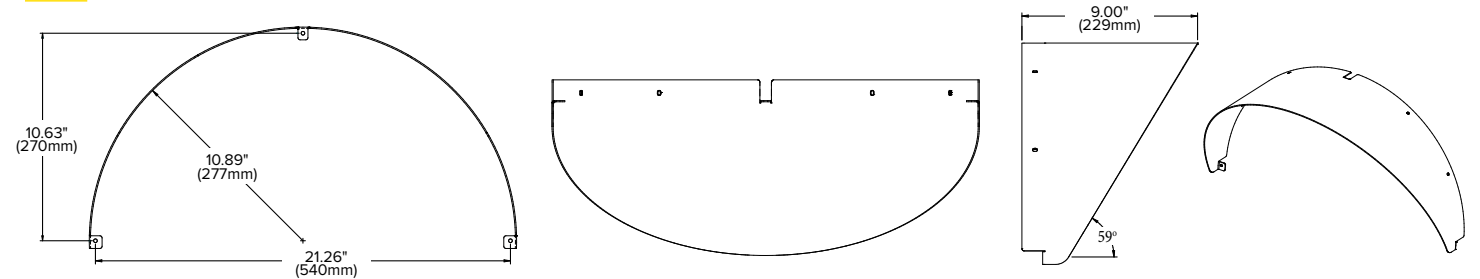

MOUNTING

DIMENSIONS

EPA	
90°	40° (downward)
3.1 EPA	2.5 EPA

DIMENSIONS (ACCESSORIES)

VISOR VISOR-TSL SINGLE PACK / VISOR-TSL 10 PACK

LASER AIMING LASER-TSL

SERVICES

Current provides free access to Sports Lighting Application Engineering specialists that can assist in creating a custom design for your application using proprietary software designed for field lighting. To utilize this service please email apps@currentlighting.com.