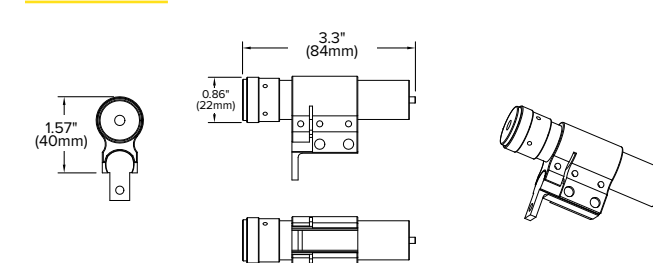

MOUNTING

DIMENSIONS

EPA	
90°	40° (downward)
3.1 EPA	2.5 EPA

DIMENSIONS (ACCESSORIES)

VISOR VISOR-TSL SINGLE PACK / VISOR-TSL 10 PACK

LASER AIMING LASER-TSL

SERVICES

Current provides free access to Sports Lighting Application Engineering specialists that can assist in creating a custom design for your application using proprietary software designed for field lighting. To utilize this service please email apps@currentlighting.com.