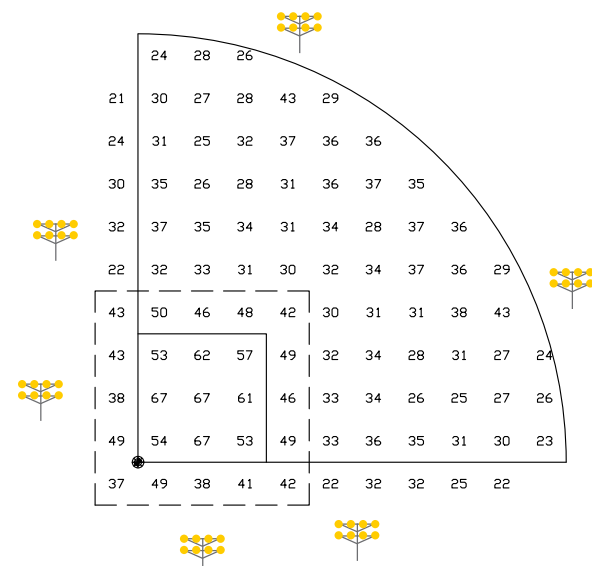

SLS

TURF

	Wattage	Initial Lamp Lumens	Luminaire Lumens	Beam Lumens	EPA	Weight
SLS - Sportsliter	1500W	180,000 lumens	137,000	24,000	2.8 EPA	47-52 lbs
TSL - Turf Sportslighter	740W	N/A	100,000	35,000	2.5 EPA	55 lbs

BASEBALL TYPICAL LAYOUT: 6 POLE DESIGN

Fixture: 1500W HID
 Fixture Count: 46
 Average Light Level: 50fc (infield) 30fc (outfield)
 Total Wattage: 74,150W

Fixture: 740W Turf
 Fixture Count: 44
 Average Light Level: 50fc (infield) 30fc (outfield)
 Total Wattage: 32,560 W