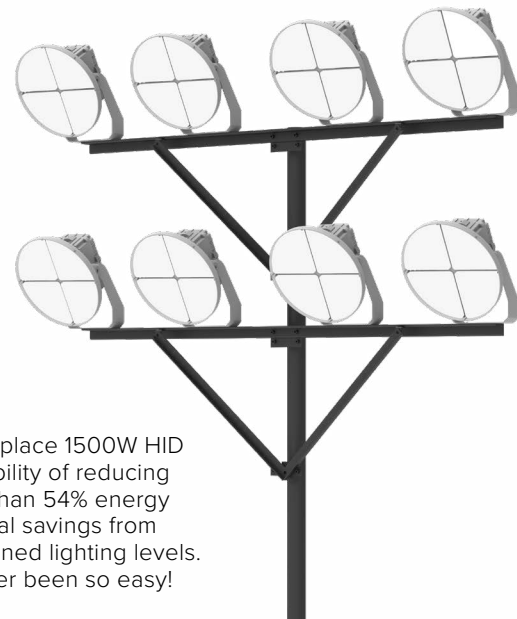

TURF

SPORTS LIGHTER

The Turf Sports Lighter is designed to replace 1500W HID products 1 for 1 and even has the capability of reducing fixture count which can result in more than 54% energy savings. This doesn't include additional savings from reduction in maintenance costs and sustained lighting levels. Upgrading your sports lighting has never been so easy!

RETROFIT SOLUTION

Designed to efficiently light recreational, collegiate, and professional events. Arena, sign, facade, area, accent, parking lot and general security lighting applications can also utilize the Turf Sports Lighter.