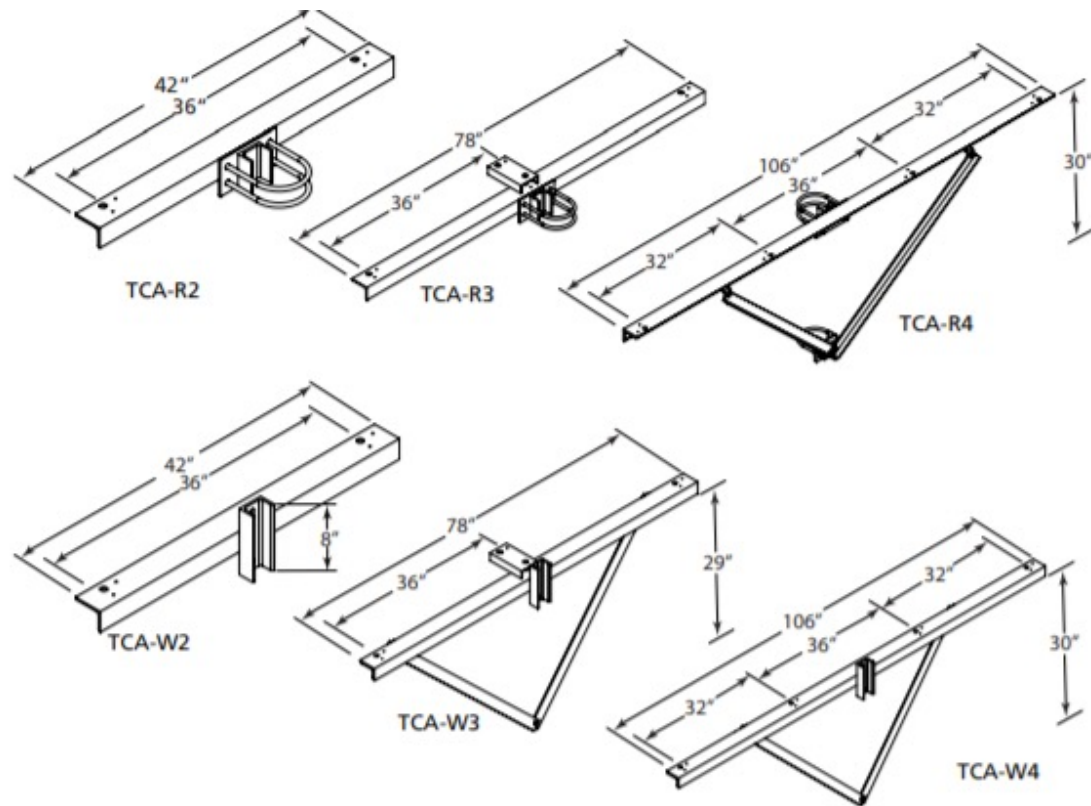

TURF

SPORTS LIGHTER

ORDERING GUIDE

STOCK ORDERING INFORMATION

Catalog Number	Mounting	CRI	CCT	Lumens	Distribution	Wattage	Voltage	LPW	Weight	Finish
TSL-720-4K-UNV-N	Yoke	70	4000K	99,531	Narrow Flood, 3x3	740	120-277	135	54.4 lbs.	Light Grey
TSL-720-4K-UNV-M	Yoke	70	4000K	107,968	Medium Flood, 4x4	740	120-277	146	54.4 lbs.	Light Grey
TSL-720-4K-UNV-W	Yoke	70	4000K	113,205	Wide Flood, 5x5	740	120-277	153	54.4 lbs.	Light Grey
TSL-720-4K-UHV-N	Yoke	70	4000K	99,531	Narrow Flood, 3x3	740	277-480	135	54.4 lbs.	Light Grey
TSL-720-4K-UHV-M	Yoke	70	4000K	107,968	Medium Flood, 4x4	740	277-480	146	54.4 lbs.	Light Grey
TSL-720-4K-UHV-W	Yoke	70	4000K	113,205	Wide Flood, 5x5	740	277-480	153	54.4 lbs.	Light Grey

MOUNTING

DIMENSIONS

EPA	
90°	40° (downward)
3.1 EPA	2.5 EPA

DIMENSIONS (ACCESSORIES)

VISOR VISOR-TSL SINGLE PACK / VISOR-TSL 10 PACK

LASER AIMING LASER-TSL

SERVICES

Current provides free access to Sports Lighting Application Engineering specialists that can assist in creating a custom design for your application using proprietary software designed for field lighting. To utilize this service please email apps@currentlighting.com.