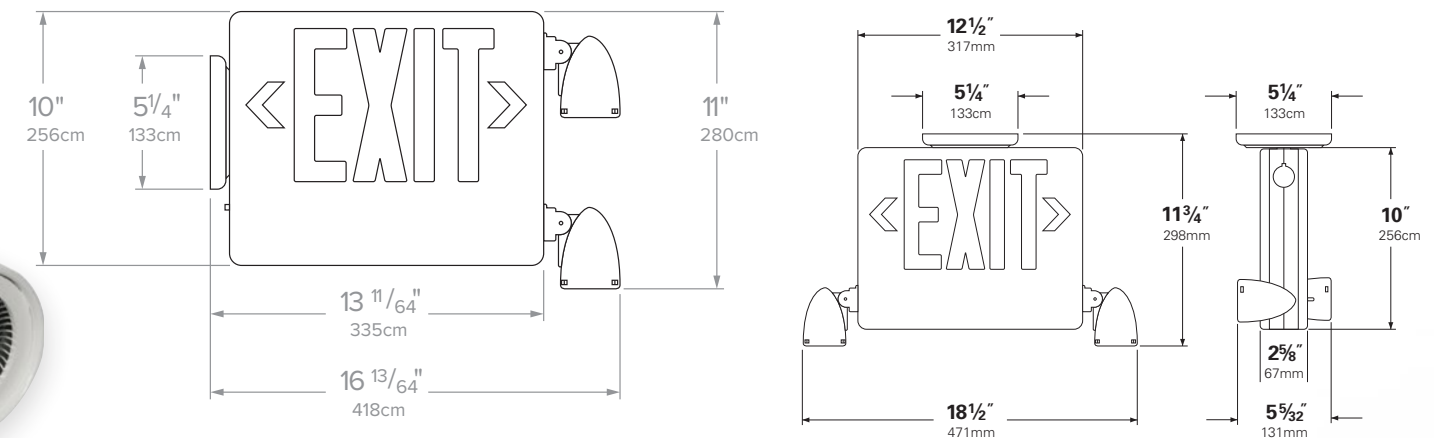

For mounting over doorways with low-ceiling heights, the HCX boasts one of the lowest housing profiles available.