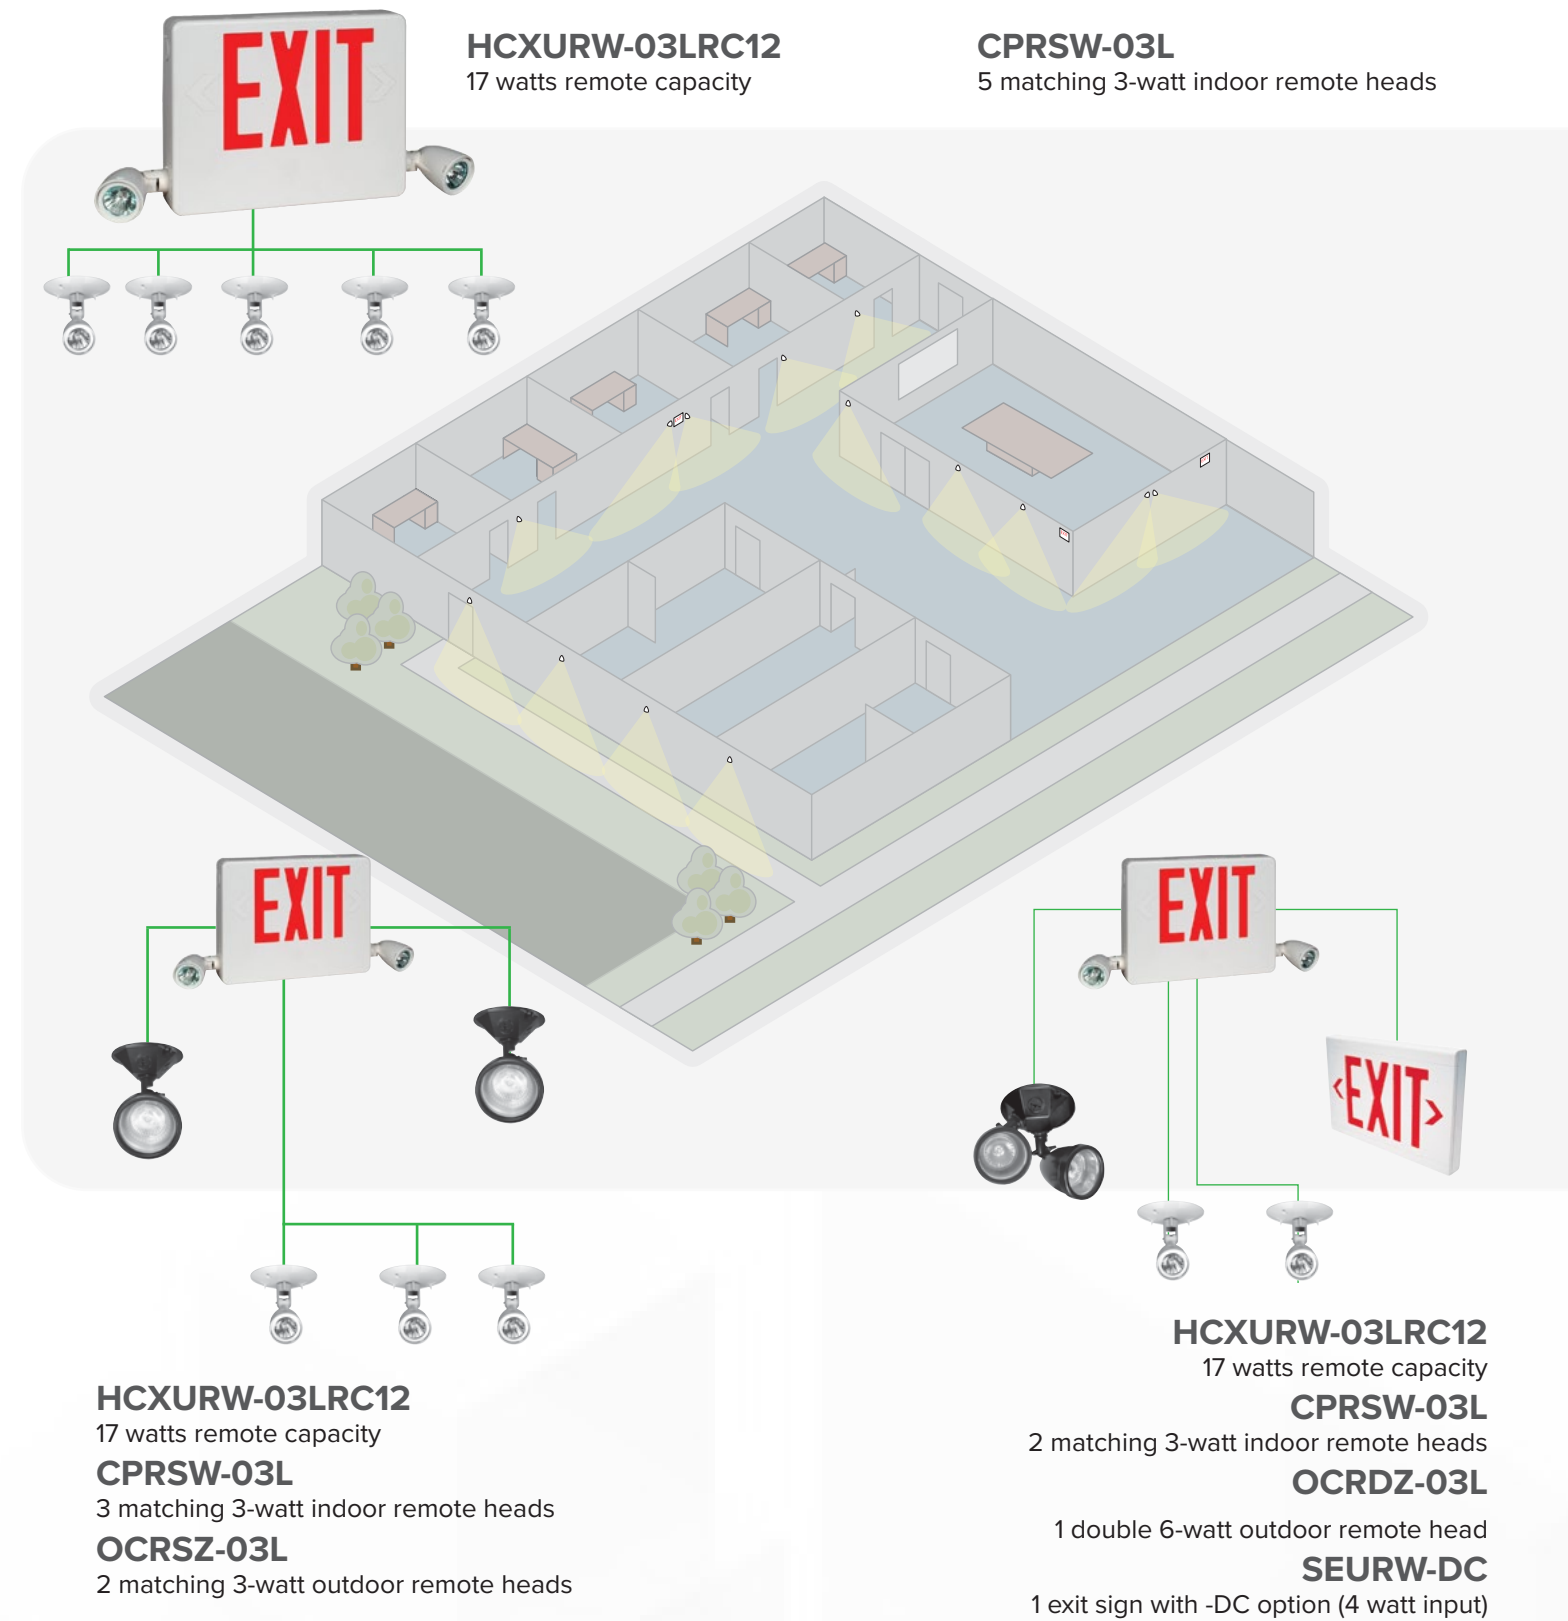

Product Guide

LED Combination Emergency
Exit Sign with Side-Mounted
Lamp Heads

THE HCX SYSTEM

The HCX is a flexible system that provides the best possible solution to emergency lighting situations. With a variety of products controlled from one central source, you can design an effective emergency system that is easy to install and maintain.

Lighting the Path to Safety

The job of specifying emergency lighting is critical. Every scenario must be considered—the path to safety well-defined. From an interior office to the gathering place outside the building, the occupants' safety is the primary consideration.

For mounting over doorways with low-ceiling heights, the HCX boasts one of the lowest housing profiles available.

Offered in Red or Green letters and White housing

The Installer's Dream

Installing the HCX system is fast and easy. Twist-on fasteners are a thing of the past with the HCX "push-in" wire connectors. Emergency lamps can be easily relocated from side-to-side to facilitate a variety of installations. Housing assembly is a "snap" with no mechanical fasteners. Universal 120/277VAC operation takes out the guesswork of compatibility. The HCX unit is shipped standard with a canopy for ceiling or end mounting.

- Emergency lamp heads with full vertical and horizontal rotation allow precise aiming
- Heads are reconfigurable from one on each side to two on a single side
- Low profile housing allows for mounting over doorways with low ceiling heights; fits nicely in tight areas.
- Shipped standard with all components for universal single/double face installation
- Universal wall/ceiling/end mounting. Mounting canopy included standard