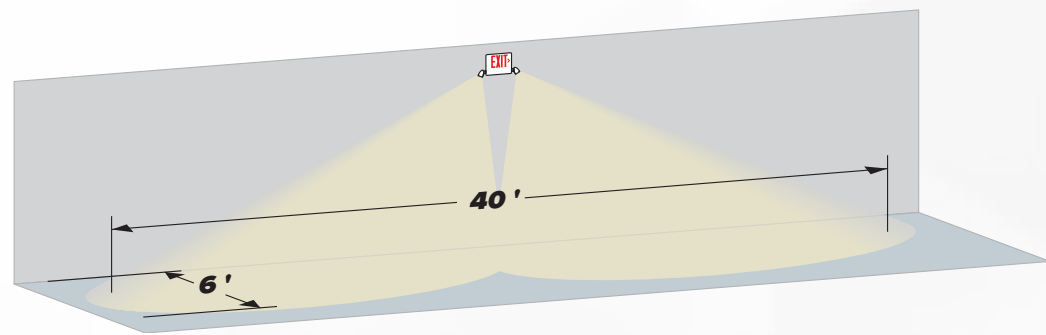

Product Guide

LED Combination Emergency
Exit Sign with Side-Mounted
Lamp Heads

THE HCX SYSTEM

The HCX is a flexible system that provides the best possible solution to emergency lighting situations. With a variety of products controlled from one central source, you can design an effective emergency system that is easy to install and maintain.

Lighting the Path to Safety

The job of specifying emergency lighting is critical. Every scenario must be considered—the path to safety well-defined. From an interior office to the gathering place outside the building, the occupants' safety is the primary consideration.