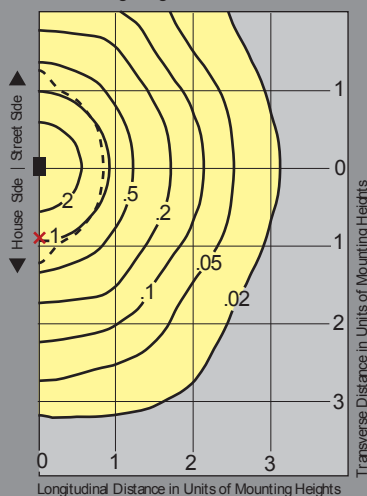

Refer to full catalog or website for additional details.

Typical Half for 18 LED

Isofootcandle Lines of Horizontal Illumination
8' Mounting Height

1/2 Maximum Candela trace --- Maximum Candela point ×

Typical Half for 60 Watt LED

Isofootcandle Lines of Horizontal Illumination
8' Mounting Height

1/2 Maximum Candela trace --- Maximum Candela point ×

¹ For LED, 18L = 18 LED Emitters; 36L = 36 LED Emitters; 3K = 3500K color temperature; 5K = 5100K color temperature; UV = Universal Voltage from 120 to 277V with a ± 10% tolerance.