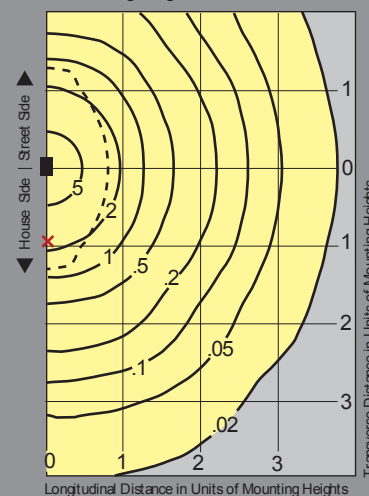

Refer to full catalog or website for additional details.

Typical Half for 18 LED

Isofootcandle Lines of Horizontal Illumination
8' Mounting Height

1/2 Maximum Candela trace --- Maximum Candela point ×

Typical Half for 60 Watt LED

Isofootcandle Lines of Horizontal Illumination
8' Mounting Height

1/2 Maximum Candela trace --- Maximum Candela point ×

¹ For LED, 18L = 18 LED Emitters; 36L = 36 LED Emitters; 3K = 3500K color temperature; 5K = 5100K color temperature; UV = Universal Voltage from 120 to 277V with a ± 10% tolerance.