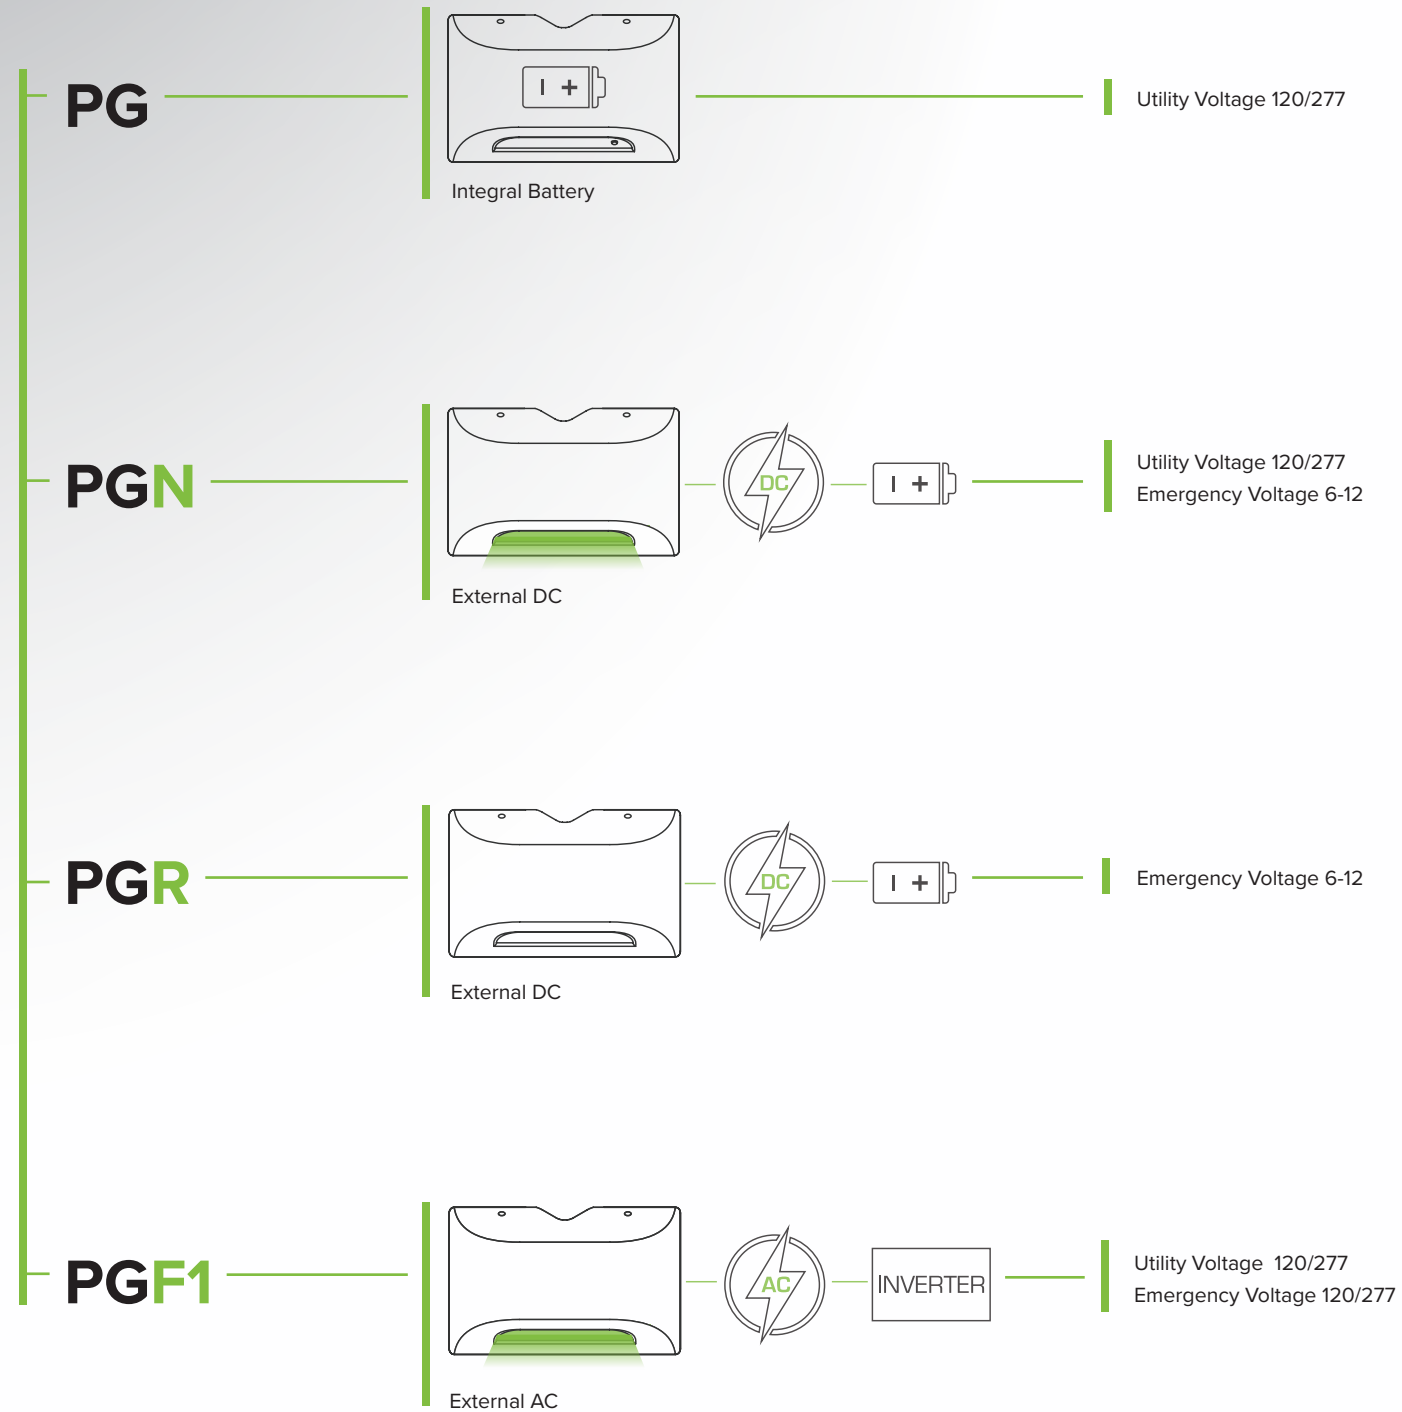

AUTHENTIC LIFE SAFETY PRODUCTS SINCE 1940

PG Series

High Performance LED Emergency Lighting

INNOVATIVE **LED** Emergency Lighting

The **PG Series** addresses the demand for code compliant emergency lighting coupled with the benefits of advanced solid state lighting technology. Sleek architectural design and contemporary elegance blend well in both indoor and outdoor surroundings. Models are available as traditional “normally off” emergency only fixtures as well as dual purpose “normally on” and “normally off” models.

PGN

Normally On Emergency

Normally On Operation
DC Emergency Operation
Full Cut-off Shield
UL924 Wet Location

PGR

Emergency Remote

Emergency Operation
UL1598 Wet Location

PGF1

Normally On Emergency

Normally On Operation
AC Emergency Operation
Full Cut-off Shield
UL1598 Wet Location

ELECTRICAL

BLACK

PG
PGN
PGR

PLATINUM
SILVER

PG
PGN
PGR
PGF1

DARK
BRONZE

PG
PGN
PGR
PGF1

WHITE

PG
PGN
PGR

COMMON FEATURES

- Multiple Operating Modes
- High Performance LED
- Die-Cast Aluminum
- UL Wet Location
- Multiple Finishes

DIMENSIONS

Actual Size

PERFORMANCE

Dual-Lite's use of high performance LEDs, coupled with a unique reflector design, delivers photometric performance that is optimized specifically for emergency egress paths.