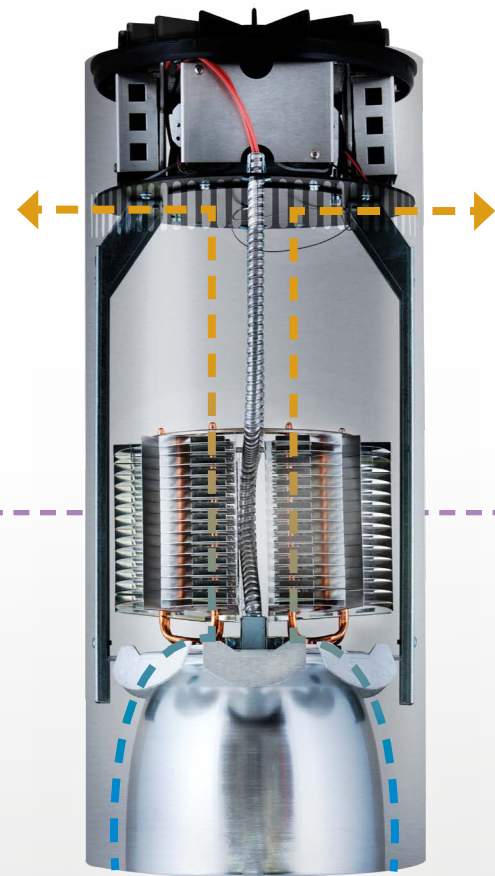

THERMAL MANAGEMENT

Heat pipe technology provides advanced thermal dissipation
Completely passive - no fan
Proven reliability across multiple industries

PHOTOMETRY IN APPLICATIONS

OVER 100 LUMENS PER WATT AVAILABLE

Fixture:	8MD12LXFL55	Fixture spacing:	20 ft
Ceiling height:	40 ft	Average Fc:	26
Dimensions:	100 ft X 100 ft	W/ft²:	0.34
# of fixtures:	25		

VI Variable Intensity Technology
The Megalum offers the ability to deliver precisely the amount of light you need for any downlighting application - from less than 2000 lumens to more than 16,500 lumens!

MEGALUM

DIMMING

MegaLum™ has simplified control by offering dimming systems compatible with a variety of architectural control systems and/ or entertainment consoles for both new construction and retrofit applications

Standard 0-10v to 10%

1. **Optional**
2. **DM1** 0-10v to 1%
   - **EDM** Lutron EcoSystem to 1%
   - **DMX** to <0.1%

Multiple BEAM OPTIONS & WALL WASH