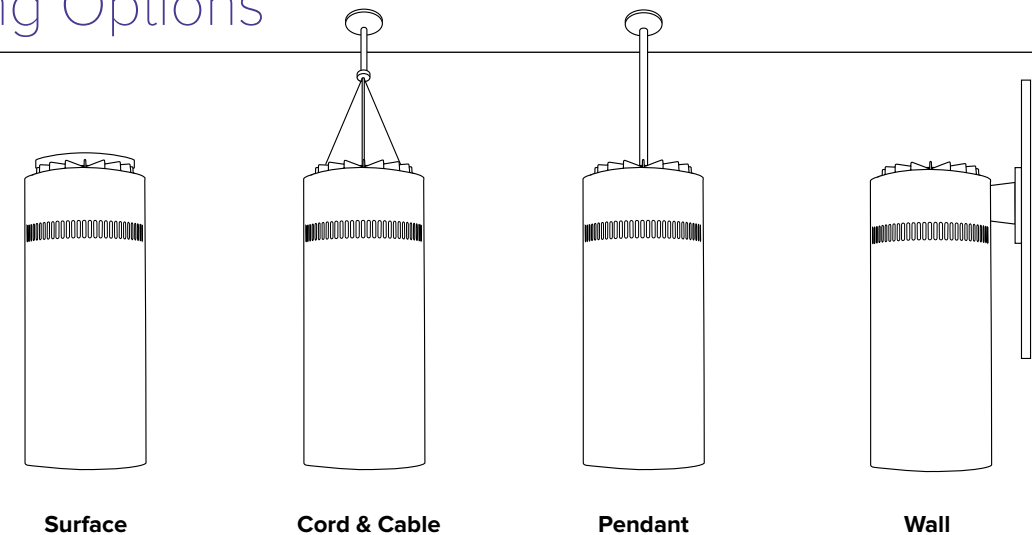

Mounting Options