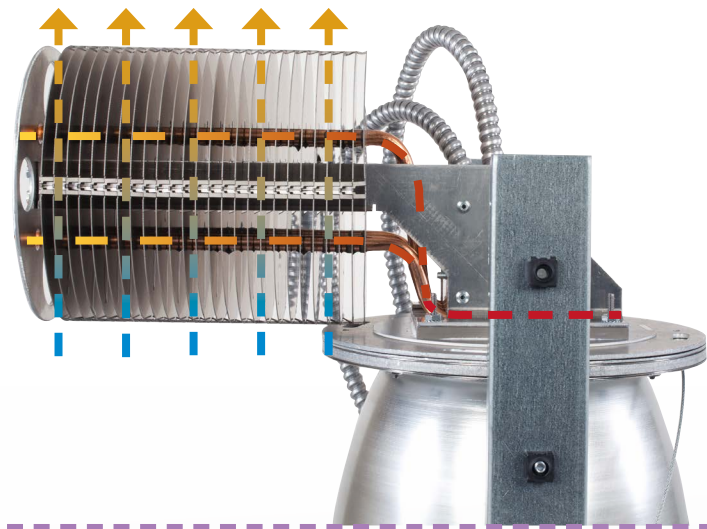

Architektür
MEGALÜM

HIGH LUMEN LED DOWNLIGHTS & CYLINDERS

MD8LED

Designed for High-Ceiling Applications

Prescolite has recognized the need for a high lumen LED output downlight suitable for the largest of commercial and architectural interiors – with the efficiency and ease of maintenance benefits expected of LED products.

- **High Output** – 4,000 - 17,000+ lumen options
- **Aesthetics** – beautifully spun reflectors in multiple finish options create precise optical control

MEGALUM™
CYLINDER

MC10LED

Convention Centers
Banquet Halls
Grand Lobbies

Airports
Theatres
Escalators

Cathedrals
Cafeterias
and more...

THERMAL MANAGEMENT

Heat pipe technology provides advanced thermal dissipation
 Completely passive - no fan
 Proven reliability across multiple industries