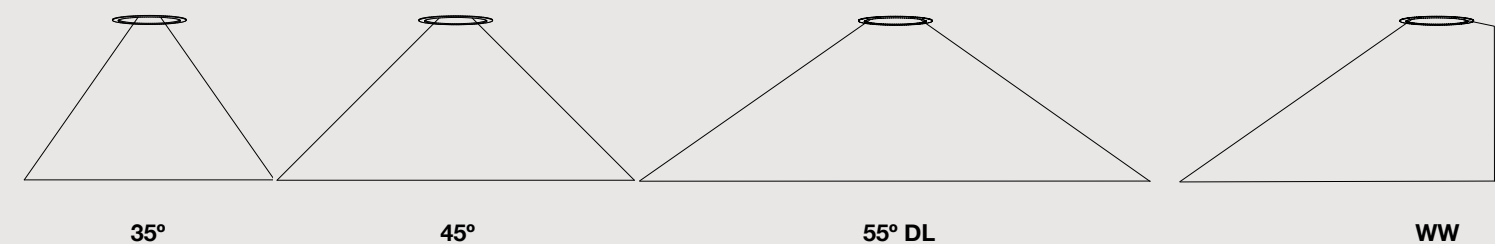

Multiple BEAM OPTIONS & WALL WASH