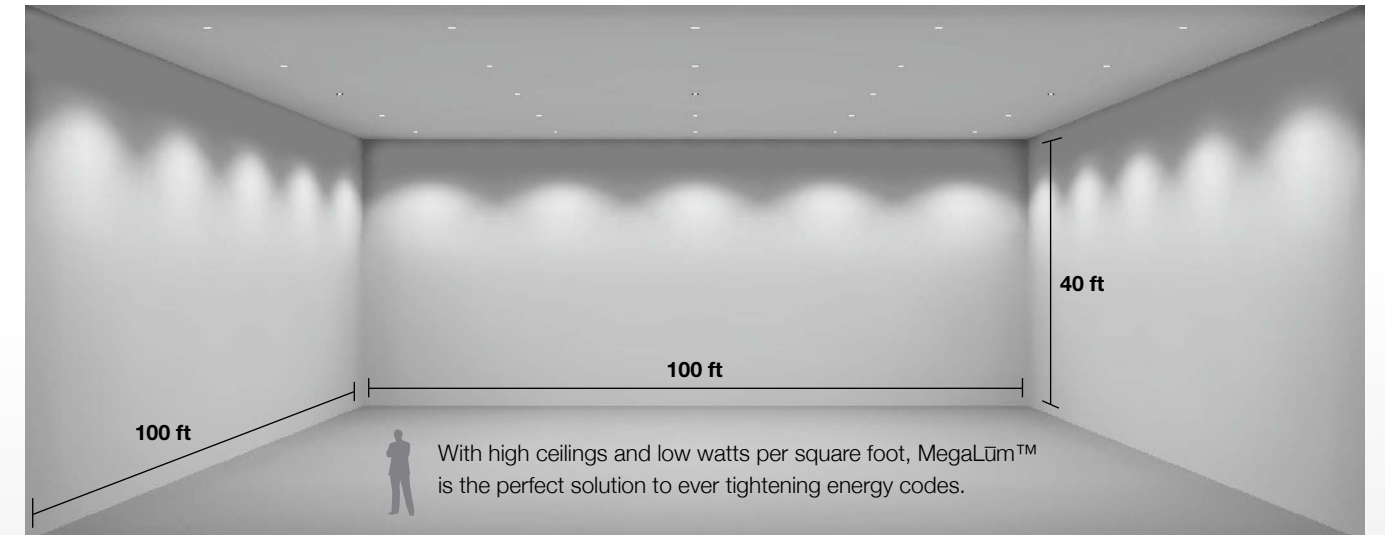

- **High Output** – 4,000 - 17,000+ lumen options
- **Aesthetics** – beautifully spun reflectors in multiple finish options create precise optical control

MEGALUM™
CYLINDER

MC10LED

Convention Centers
Banquet Halls
Grand Lobbies

PHOTOMETRY IN APPLICATIONS

OVER 100 LUMENS PER WATT AVAILABLE

Fixture:	8MD12LXFL55	Fixture spacing:	20 ft
Ceiling height:	40 ft	Average Fc:	26
Dimensions:	100 ft X 100 ft	W/ft²:	0.34
# of fixtures:	25		