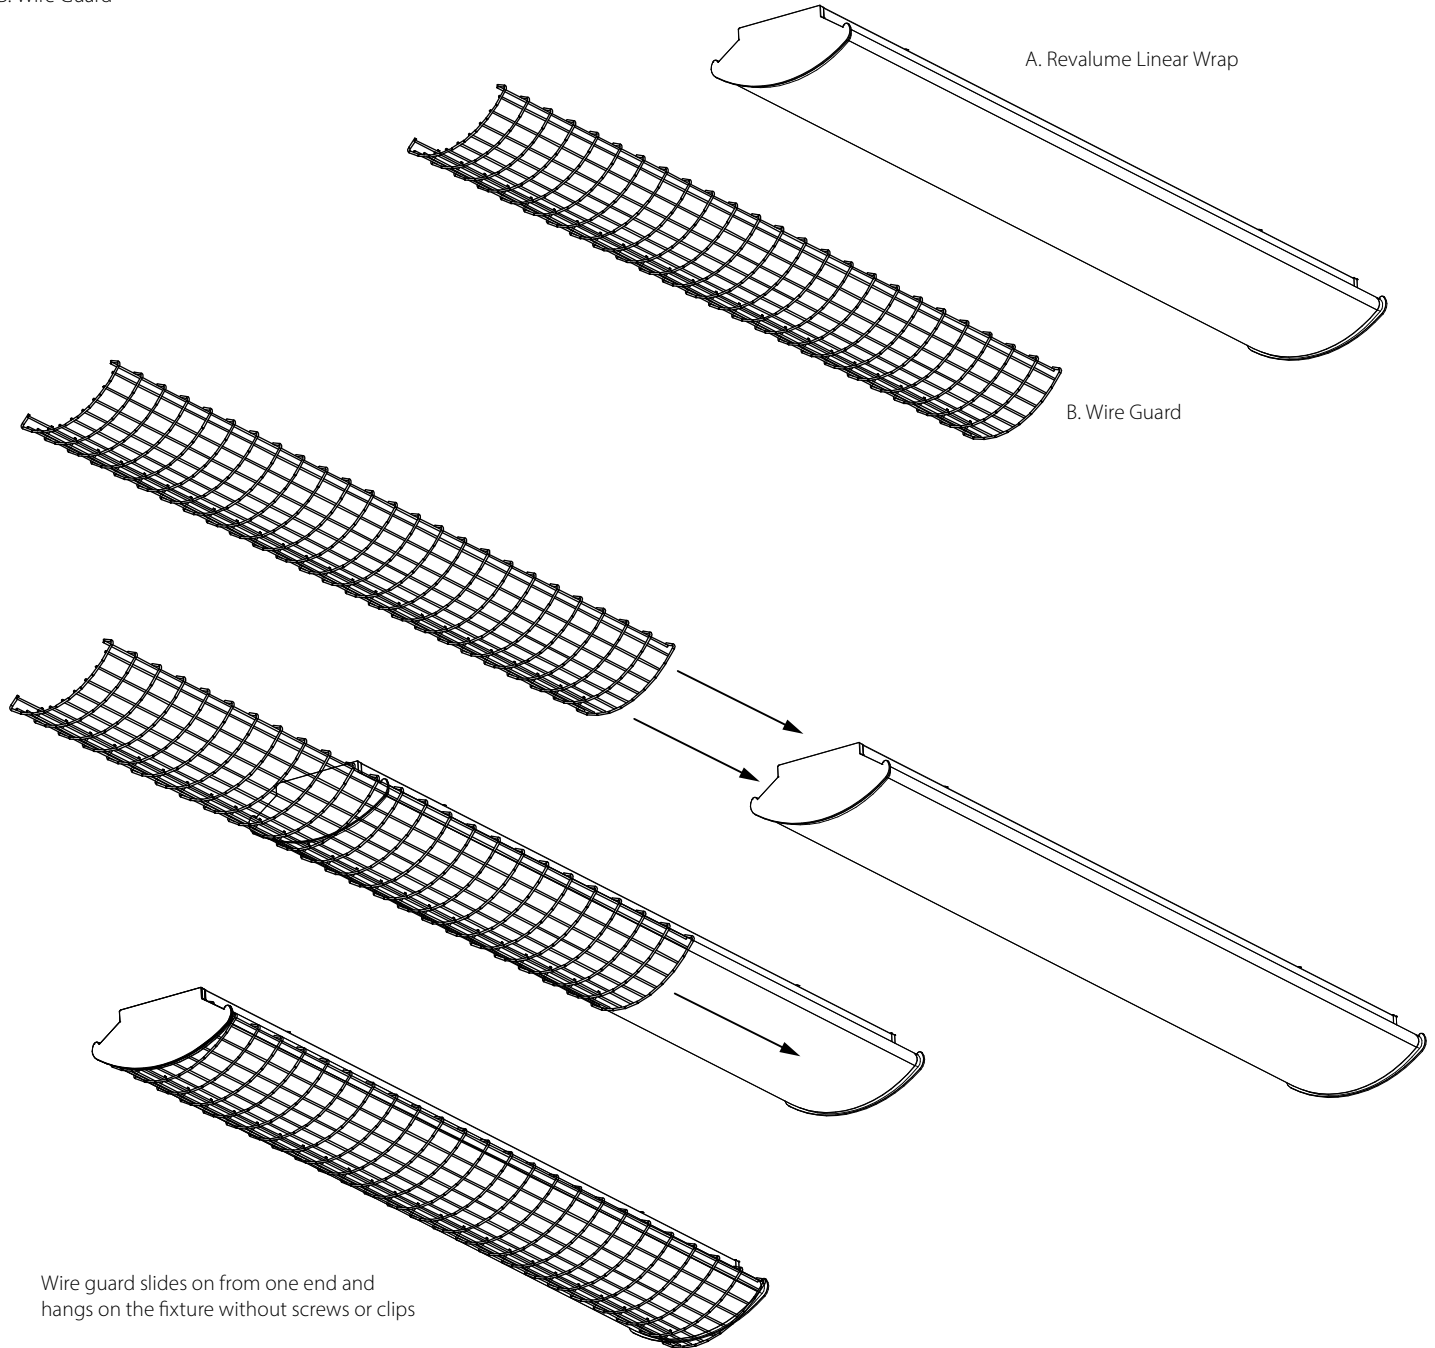

RLW

REVALUME™ LINEAR WRAP

INSTALLATION INSTRUCTIONS FOR REVALUME LINEAR WRAP WIRE GUARD

Components shown in images are representative only and may vary based on the configuration ordered. Refer to the following section for instruction on adding the wire guard:

A. Revalume Linear Wrap

B. Wire Guard

Wire guard slides on from one end and hangs on the fixture without screws or clips