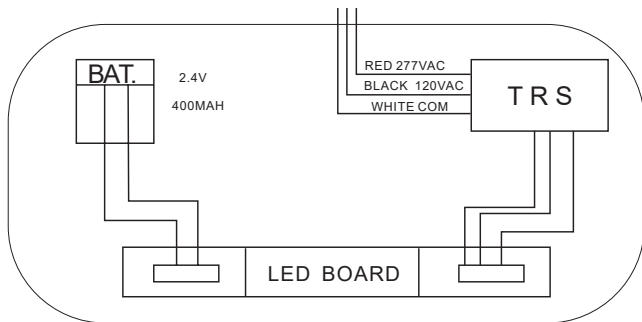

Ceiling & End Mounting

1. 1 Connect input as shown in wiring diagram below and fasten canopy to J-box bracket.
2. 2 Snap housing to canopy.
3. 3 If the exit has remote capacity, up to 4 remotes can be connected.
4. 4 Secure faceplate to housing and remove the proper arrow as required.

NOTICE:
MUST WEAR GLOVE FOR ALL INSTALLATION PROCESSES

Wiring Diagram

EXIT SIGN

WARNING: UNUSED WIRES MUST BE CAPPED USING ENCLOSED WIRE NUTS.

RECYCLING INFORMATION

All steel, aluminum, and thermoplastics parts are recyclable.
All cartons contain recycled materials.
Please recycle responsibly.

Specifications subject to change without notice.