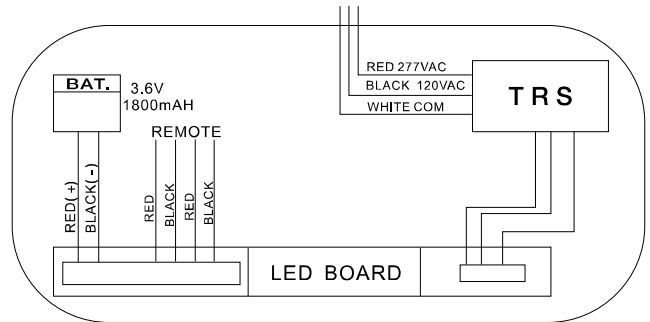

EXIT SIGN WITH REMOTE CAPACITY