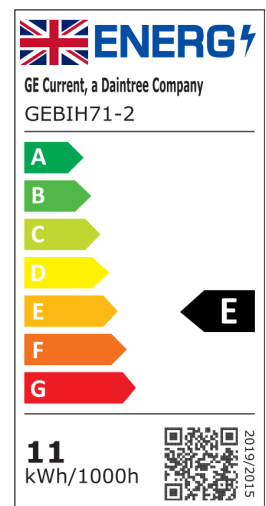

EPREL Labels

Tetra® Atom 1,2

Tetra® MS 1,2

Tetra® MiniMAX 1,2

Tetra® MAX 1,2

Tetra® PowerMAX 1,2

Tetra® LT 1,2

Tetra® Select TX Gen 3¹

Tetra® Tape Gen 2¹

Tetra® Snap DS 1,2

Tetra® Snap SS 1,2

Tetra® EdgeStrip 1,2

Tetra® Slim EdgeStrip 1,2

Tetra® Contour Gen 2¹

Tetra® Contour Flex ¹

Tetra® EdgeLine ²

Tetra® Rigid Light Bar

Tetra® Cuttable Light Bar

Electrical products must not be thrown out with domestic waste. They must be taken to a communal collection point for environmentally friendly disposal in accordance with local regulations. Contact your local authorities or stockist for advice on recycling. The packaging material is recyclable. Dispose of the packaging in an environmentally friendly manner and make it available for the recyclable material collection-service.