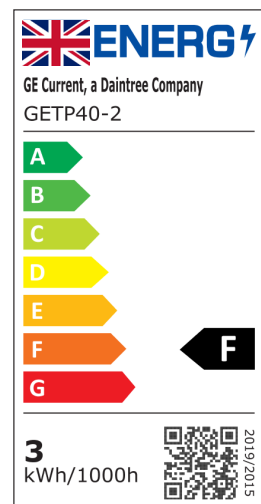

Tetra® MiniMAX 1,2

Tetra® MAX 1,2

Tetra® PowerMAX 1,2

Tetra® LT 1,2

Tetra® Select TX Gen 3<sup>1</sup>

Tetra® Select TX Gen 4 <sup>1,2</sup>

Tetra® Tape Gen 2<sup>1</sup>

Tetra® Snap DS 1,2

Tetra® Snap SS <sup>1,2</sup>

Tetra® EdgeStrip <sup>1,2</sup>

 **ENERG**

GE Current, a Daintree Company  
GEBIH50-2

**11**  
kWh/1000h

2019/2015

 **ENERG**

GE Current, a Daintree Company  
GEBIH50-2