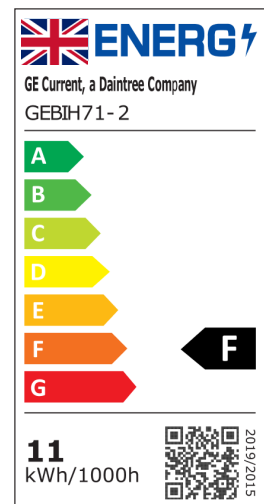

Tetra® MiniMAX 1,2

Tetra® MAX 1,2

Tetra® PowerMAX 1,2

Tetra® LT 1,2

Tetra® Select TX Gen 3<sup>1</sup>

Tetra® Select TX Gen 4 <sup>1,2</sup>

Tetra® Tape Gen 2<sup>1</sup>

Tetra® Snap DS 1,2

Tetra® Snap SS <sup>1,2</sup>

Tetra® EdgeStrip <sup>1,2</sup>

 **ENERG**

GE Current, a Daintree Company  
GEBIH50-2

**11**  
kWh/1000h

2019/2015

 **ENERG**

GE Current, a Daintree Company  
GEBIH50-2