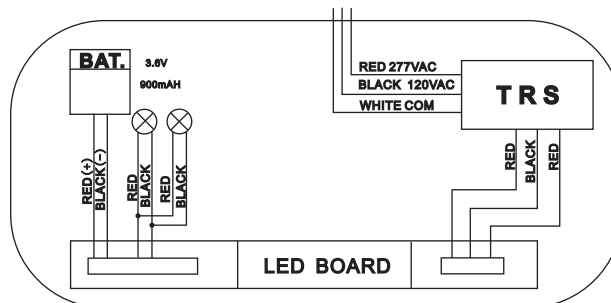

WIRING DIAGRAM

COMP0003

RECYCLING INFORMATION
All steel, aluminum and thermoplastic parts are recyclable. All cartons contain recycled materials. Please recycle responsibly.