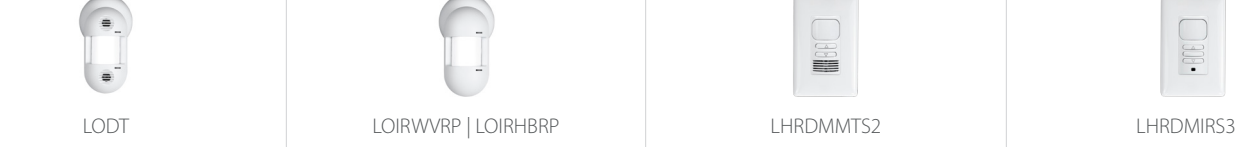

LIGHTHAWK DUAL TECH PASSIVE INFRARED ULTRASONIC