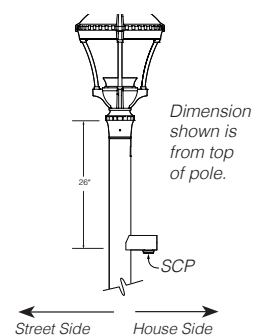

ORDERING

MODEL SCP

Model	Pole	Color	Remote
1. MODEL Standard daylight photo-control with motion sensing coverage up to 40' sensor height. SCP 120-277 VAC SCP-HV3 347 VAC SCP-HV4 480 VAC	2. POLE The SCP may be ordered as an accessory to a configured pole or in the case of a stand alone unit, the pole contour must be communicated to the factory. R3 fits a 3" / 76.2 mm round pole R4 fits a 4" / 101.6 mm round pole R5 fits a 5" / 127 mm round pole S fits a square pole	3. COLOR ¹ AWT Arctic White ² BLK Black MTB Matte Black DGN Dark Green DBZ Dark Bronze WRZ Weathered Bronze BRM Bronze Metallic VBL Verde Blue ² CRT Corten MAL Matte Aluminum ³ MDG Medium Grey ATG Antique Green ² LGY Light Grey RAL Premium Color CUSTOM ** Contact Factory	REMOTE Handheld commissioning tool is required to separately configure or adjust any number of sensors. SCPREMOTE Commission Tool

NOTES:
¹ Bezel color shall be in black unless otherwise indicated
² Bezel color shall be in white
³ Bezel color shall be in grey

DIMENSIONS

- SCP**
- Length: 5 3/4" / 136 mm
 - Width: 3" / 76 mm
 - Height: 4" / 102 mm
 - Weight 1.5 lbs. / 0.7 kg
 - EPA: 0.1
 - IP Rating: 66

- SCP-HV3/SCP-HV4**
- Length: 11" / 279 mm
 - Width: 3" / 76 mm
 - Height: 4" / 102 mm
 - Weight 4 lbs. / 0.9 kg
 - EPA: 0.2
 - IP Rating: 66

SENSOR PLACEMENT

- CA Title 24 Solution
- Motion Sensing up to 40' mounting height
- Daylight Photo Control
- 0-10V Control Signal
- 20KV/10KA Surge Protection
- Hand Held Remote Adjustment
- For Round or Square Straight Poles
- AAL Poles include wire and mounting holes