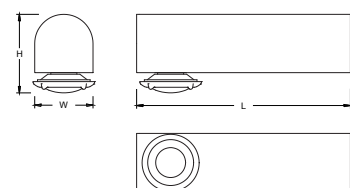

ORDERING

MODEL SCP

Model	Pole	Color	Remote
1. MODEL Standard daylight photo-control with motion sensing coverage up to 40' sensor height. SCP 120-277 VAC SCP-HV3 347 VAC SCP-HV4 480 VAC	2. POLE The SCP may be ordered as an accessory to a configured pole or in the case of a stand alone unit, the pole contour must be communicated to the factory. R3 fits a 3" / 76.2 mm round pole R4 fits a 4" / 101.6 mm round pole R5 fits a 5" / 127 mm round pole S fits a square pole	3. COLOR ¹ AWT Arctic White ² BLK Black MTB Matte Black DGN Dark Green DBZ Dark Bronze WRZ Weathered Bronze BRM Bronze Metallic VBL Verde Blue ² CRT Corten MAL Matte Aluminum ³ MDG Medium Grey ATG Antique Green ² LGY Light Grey RAL Premium Color CUSTOM ** Contact Factory	REMOTE Handheld commissioning tool is required to separately configure or adjust any number of sensors. SCPREMOTE Commission Tool

NOTES:
¹ Bezel color shall be in black unless otherwise indicated
² Bezel color shall be in white
³ Bezel color shall be in grey

DIMENSIONS

- SCP**
- Length: 5 3/4" / 136 mm
 - Width: 3" / 76 mm
 - Height: 4" / 102 mm
 - Weight 1.5 lbs. / 0.7 kg
 - EPA: 0.1
 - IP Rating: 66

- SCP-HV3/SCP-HV4**
- Length: 11" / 279 mm
 - Width: 3" / 76 mm
 - Height: 4" / 102 mm
 - Weight 4 lbs. / 0.9 kg
 - EPA: 0.2
 - IP Rating: 66

SENSOR PLACEMENT

- CA Title 24 Solution
- Motion Sensing up to 40' mounting height
- Daylight Photo Control
- 0-10V Control Signal
- 20KV/10KA Surge Protection
- Hand Held Remote Adjustment
- For Round or Square Straight Poles
- AAL Poles include wire and mounting holes