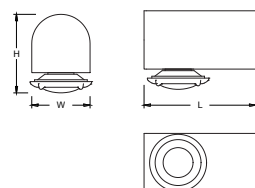

ORDERING

MODEL SCP

Model	Pole	Color	Remote
1. MODEL Standard daylight photo-control with motion sensing coverage up to 40' sensor height. SCP 120-277 VAC SCP-HV3 347 VAC SCP-HV4 480 VAC	2. POLE The SCP may be ordered as an accessory to a configured pole or in the case of a stand alone unit, the pole contour must be communicated to the factory. R3 fits a 3" / 76.2 mm round pole R4 fits a 4" / 101.6 mm round pole R5 fits a 5" / 127 mm round pole S fits a square pole	3. COLOR ¹ AWT Arctic White ² BLK Black MTB Matte Black DGN Dark Green DBZ Dark Bronze WRZ Weathered Bronze BRM Bronze Metallic VBL Verde Blue ² CRT Corten MAL Matte Aluminum ³ MDG Medium Grey ATG Antique Green ² LGY Light Grey RAL Premium Color CUSTOM ** Contact Factory	REMOTE Handheld commissioning tool is required to separately configure or adjust any number of sensors. SCPREMOTE Commission Tool

NOTES:
¹ Bezel color shall be in black unless otherwise indicated
² Bezel color shall be in white
³ Bezel color shall be in grey

DIMENSIONS

- SCP**
- Length: 5 3/4" / 136 mm
 - Width: 3" / 76 mm
 - Height: 4" / 102 mm
 - Weight 1.5 lbs. / 0.7 kg
 - EPA: 0.1
 - IP Rating: 66

- SCP-HV3/SCP-HV4**
- Length: 11" / 279 mm
 - Width: 3" / 76 mm
 - Height: 4" / 102 mm
 - Weight 4 lbs. / 0.9 kg
 - EPA: 0.2
 - IP Rating: 66

SENSOR PLACEMENT

- CA Title 24 Solution
- Motion Sensing up to 40' mounting height
- Daylight Photo Control
- 0-10V Control Signal
- 20KV/10KA Surge Protection
- Hand Held Remote Adjustment
- For Round or Square Straight Poles
- AAL Poles include wire and mounting holes