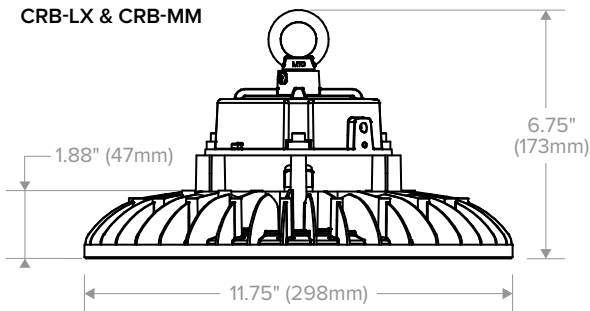

Features and Benefits

- IP66 rated & IK07 impact rated
- Efficacy up to 143 lumens per watt
- Durable die-cast aluminum housing and frosted polycarbonate lens
- Lumen packages from 14,000–34,000
- 4000K and 5000K options and 80 CRI
- -30°C to 50°C ambient operating temperature range

CATALOG NUMBER	UPC	DESCRIPTION	LUMENS	WATTS	LM/W	HID REPLACEMENT
CRB-40LX-EDU	840141401461	Wet Location High Bay, 4000K, 14,000 lumens	14107	102	139	250W
CRB-40MM-EDU	840141401478	Wet Location High Bay, 4000K, 21,000 lumens	21349	152	140	400W
CRB-40MV-EDU	840141401485	Wet Location High Bay, 4000K, 28,000 lumens	28739	201	143	750W
CRB-40MX-EDU	840141401492	Wet Location High Bay, 4000K, 33,000 lumens	34603	243	143	750W
CRB-50LX-EDU	840141401508	Wet Location High Bay, 5000K, 14,000 lumens	14107	102	139	250W
CRB-50MM-EDU	840141401515	Wet Location High Bay, 5000K, 21,000 lumens	21349	152	140	400W
CRB-50MV-EDU	840141401522	Wet Location High Bay, 5000K, 28,000 lumens	28739	201	143	750W
CRB-50MX-EDU	840141401539	Wet Location High Bay, 5000K, 34,000 lumens	34603	243	143	750W

CRB-LX & CRB-MM