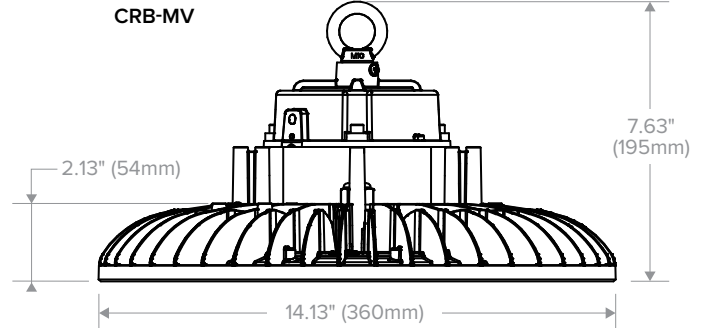

CRB

WET LOCATION HIGH BAY

The CRB is a compact wet location high bay suitable for a variety of areas including warehouses, gyms, covered outdoor areas, garden centers, and mezzanines.

Features and Benefits

- IP66 rated & IK07 impact rated
- Efficacy up to 143 lumens per watt
- Durable die-cast aluminum housing and frosted polycarbonate lens
- Lumen packages from 14,000–34,000
- 4000K and 5000K options and 80 CRI
- -30°C to 50°C ambient operating temperature range

CATALOG NUMBER	UPC	DESCRIPTION	LUMENS	WATTS	LM/W	HID REPLACEMENT
CRB-40LX-EDU	840141401461	Wet Location High Bay, 4000K, 14,000 lumens	14107	102	139	250W
CRB-40MM-EDU	840141401478	Wet Location High Bay, 4000K, 21,000 lumens	21349	152	140	400W
CRB-40MV-EDU	840141401485	Wet Location High Bay, 4000K, 28,000 lumens	28739	201	143	750W
CRB-40MX-EDU	840141401492	Wet Location High Bay, 4000K, 33,000 lumens	34603	243	143	750W
CRB-50LX-EDU	840141401508	Wet Location High Bay, 5000K, 14,000 lumens	14107	102	139	250W
CRB-50MM-EDU	840141401515	Wet Location High Bay, 5000K, 21,000 lumens	21349	152	140	400W
CRB-50MV-EDU	840141401522	Wet Location High Bay, 5000K, 28,000 lumens	28739	201	143	750W
CRB-50MX-EDU	840141401539	Wet Location High Bay, 5000K, 34,000 lumens	34603	243	143	750W

CRB-MV