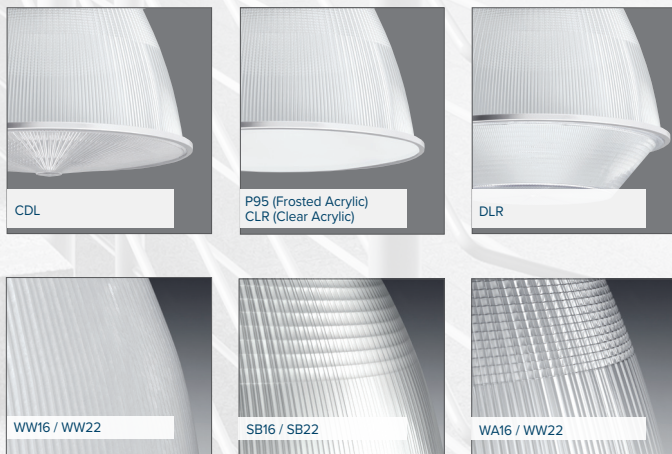

P95 (Frosted Acrylic)
CLR (Clear Acrylic)

DLR

WW16 / WW22

SB16 / SB22

WA16 / WW22

Lens Options

Dimensions

CDL