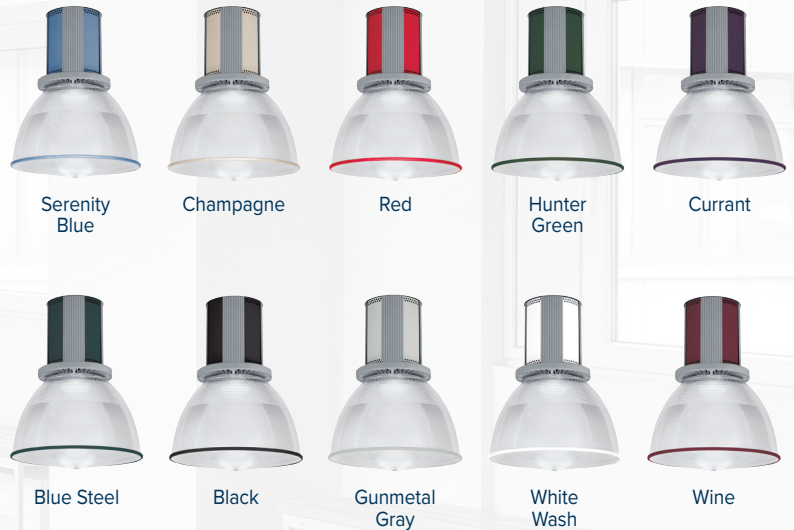

## Decorative High Bay

# Decorative High Bay

The Savvano™ is a decorative high bay available in two sizes (22" and 16") and in a wide range of decorator friendly colors. It has 5 different lumen levels, 3 different reflector options and 5 color temperatures.

Serenity Blue

Champagne

Red

Hunter Green

Currant

Blue Steel

Black

Gunmetal Gray