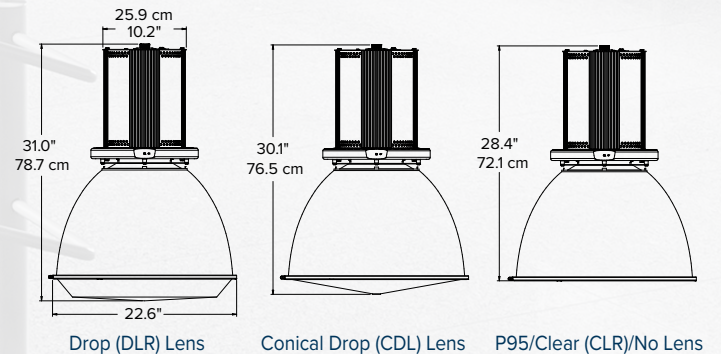

## Dimensions

CDL

P95 (Frosted Acrylic)  
CLR (Clear Acrylic)

DLR

WW16 / WW22

SB16 / SB22

WA16 / WW22

### 22" OPTION

### 16" OPTION