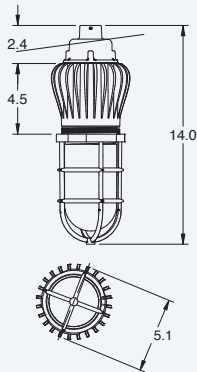

VTC

SEVERE LOCATION
VAPORTITE

Columbia
LIGHTING

Current 

VTC

SEVERE LOCATION VAPORTITE

- Columbia Lighting's LED Vaportite is designed to efficiently light any application requiring enclosed and gasketed fixtures, such as refineries, catwalks, manufacturing areas, steel and paper mills, mines, shipping docks, etc.
- High quality, long life light fixture that only uses a total of 27 watts
- Four available mounts
- Die-cast socket body containing the LED driver and circuit board
- High quality gray polyester powder coat
- Low copper alloy die-cast aluminum

MOUNTING OPTIONS

PENDANT

CEILING

STANCHION

WALL

DIMENSIONS

PENDANT MOUNT

CEILING MOUNT