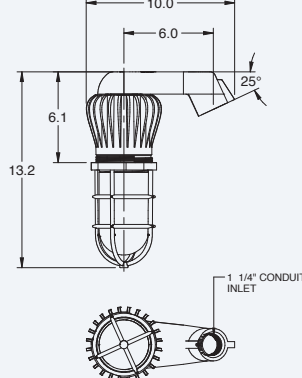

STANCHION MOUNT