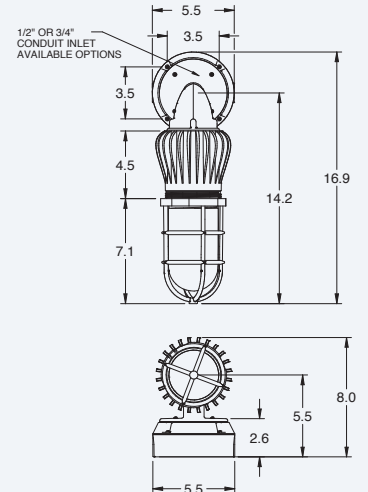

VTC

SEVERE LOCATION VAPORTITE

- Columbia Lighting's LED Vaportite is designed to efficiently light any application requiring enclosed and gasketed fixtures, such as refineries, catwalks, manufacturing areas, steel and paper mills, mines, shipping docks, etc.
- High quality, long life light fixture that only uses a total of 27 watts
- Four available mounts
- Die-cast socket body containing the LED driver and circuit board
- High quality gray polyester powder coat
- Low copper alloy die-cast aluminum

MOUNTING OPTIONS

DIMENSIONS

PENDANT MOUNT

CEILING MOUNT

STANCHION MOUNT

WALL MOUNT

APPLICATIONS