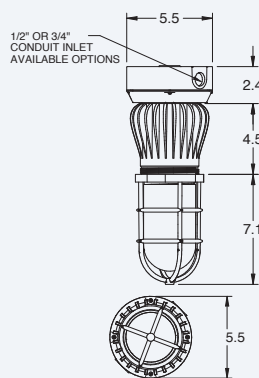

VTC

SEVERE LOCATION
VAPORTITE

Columbia
LIGHTING

Current 

VTC

SEVERE LOCATION VAPORTITE

- Columbia Lighting's LED Vaportite is designed to efficiently light any application requiring enclosed and gasketed fixtures, such as refineries, catwalks, manufacturing areas, steel and paper mills, mines, shipping docks, etc.
- High quality, long life light fixture that only uses a total of 27 watts
- Four available mounts
- Die-cast socket body containing the LED driver and circuit board
- High quality gray polyester powder coat
- Low copper alloy die-cast aluminum

MOUNTING OPTIONS

PENDANT

CEILING

STANCHION

WALL

DIMENSIONS

PENDANT MOUNT

CEILING MOUNT