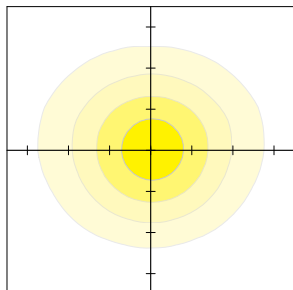

SGF3-200-4K

Scale: 20'
Mounting Height: 15'