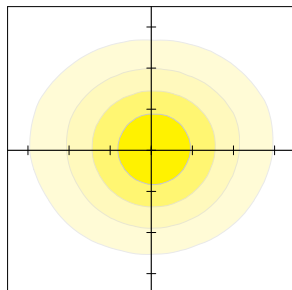

SGF1-20-4K-120

Scale: 20'
Mounting Height: 15'

SGF1-40-4K-120

Scale: 20'
Mounting Height: 15'

SGF1-60-4K

Scale: 20'
Mounting Height: 15'

SGF2-80-4K

Scale: 20'
Mounting Height: 15'

SGF2-120-4K

Scale: 20'
Mounting Height: 15'

SGF3-200-4K

Scale: 20'
Mounting Height: 15'

SGF3-280-4K

Scale: 20'
Mounting Height: 15'

SGF3-320-4K

Scale: 20'
Mounting Height: 15'