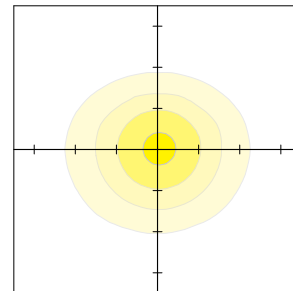

SGF1-20-4K-120

Scale: 20'
Mounting Height: 15'

SGF1-40-4K-120

Scale: 20'
Mounting Height: 15'

SGF1-60-4K

Scale: 20'
Mounting Height: 15'

SGF2-80-4K

Scale: 20'
Mounting Height: 15'

SGF2-120-4K

Scale: 20'
Mounting Height: 15'

SGF3-200-4K

Scale: 20'
Mounting Height: 15'

SGF3-280-4K

Scale: 20'
Mounting Height: 15'

SGF3-320-4K

Scale: 20'
Mounting Height: 15'