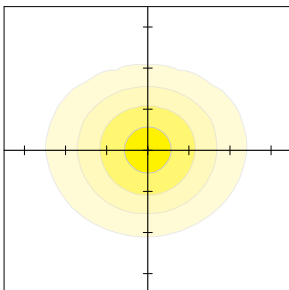

SGF2-120-4K

Scale: 20'
Mounting Height: 15'