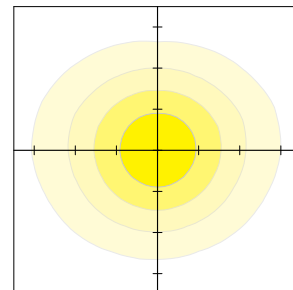

SGF1-20-4K-120

Scale: 20'
Mounting Height: 15'

SGF1-40-4K-120

Scale: 20'
Mounting Height: 15'

SGF1-60-4K

Scale: 20'
Mounting Height: 15'

SGF2-80-4K

Scale: 20'
Mounting Height: 15'

SGF2-120-4K

Scale: 20'
Mounting Height: 15'

SGF3-200-4K

Scale: 20'
Mounting Height: 15'

SGF3-280-4K

Scale: 20'
Mounting Height: 15'

SGF3-320-4K

Scale: 20'
Mounting Height: 15'