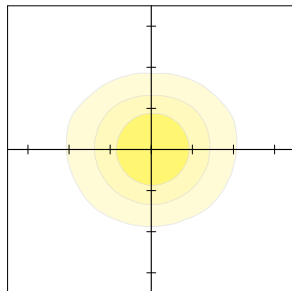

SGF1-20-4K-120

Scale: 20'
Mounting Height: 15'

SGF1-40-4K-120

Scale: 20'
Mounting Height: 15'

SGF1-60-4K

Scale: 20'
Mounting Height: 15'

SGF2-80-4K

Scale: 20'
Mounting Height: 15'

SGF2-120-4K

Scale: 20'
Mounting Height: 15'

SGF3-200-4K

Scale: 20'
Mounting Height: 15'

SGF3-280-4K

Scale: 20'
Mounting Height: 15'

SGF3-320-4K

Scale: 20'
Mounting Height: 15'