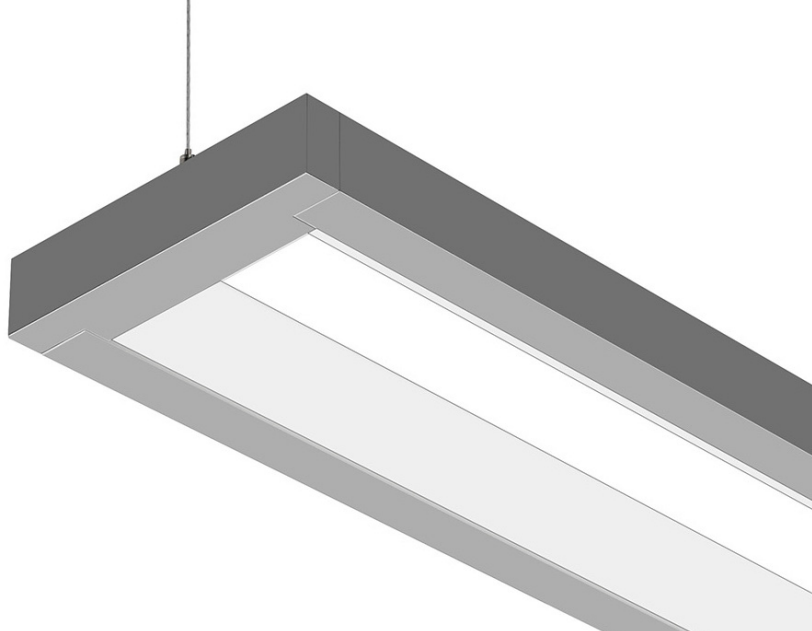

AIRA

Open Center Linear Pendant

Overview

- ① Refined aesthetic with the ability to see through the center of the luminaire provides scale without weight overhead
- ② Semi-Direct (25/75) distribution with extra wide direct and low peak indirect for wide fixture spacing and lighting power density maximization
- ③ Integral driver, battery and control options for ease of contractor installation
- ④ Complimentary luminous, open center system connectors (L, T, X) allow the creation of patterns
- ⑤ Housing and cross bar inserts are finished to specification to complement the palette of your space

Scale Without Weight

Aira is an open center linear pendant with on board technology and exceptional photometric performance.

Finish: White, Gray, Black (standard)

Crossbar Insert Finish: White, Gray, Black, Graphite, Pink Panache, Grasshopper, Copper, Custom