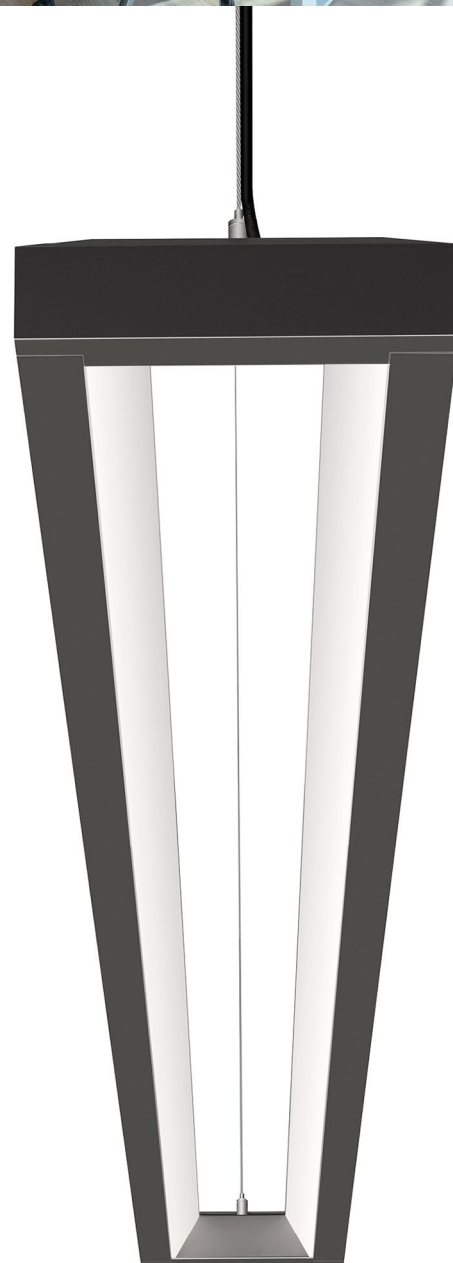

### Open Center Linear Pendant

- ① Refined aesthetic with the ability to see through the center of the luminaire provides scale without weight overhead
- ② Semi-Direct (25/75) distribution with extra wide direct and low peak indirect for wide fixture spacing and lighting power density maximization
- ③ Integral driver, battery and control options for ease of contractor installation
- ④ Complimentary luminous, open center system connectors (L, T, X) allow the creation of patterns
- ⑤ Housing and cross bar inserts are finished to specification to complement the palette of your space

# Scale Without Weight

Aira is an open center linear pendant with on board technology and exceptional photometric performance.

**Finish:** White, Gray, Black (standard)

**Crossbar Insert Finish:** White, Gray, Black, Graphite, Pink Panache, Grasshopper, Copper, Custom

**Color Temp:** 3000K, 3500K, 4000K & 5000K

**CRI:** 90CRI

**Lumen Output:** 150–1,500 Lm/Ft

**Efficacy:** Up to 121 LPW

**Distribution:** Semi-Direct (25/75)

**Sensors:** NX Wireless enabled with Accessory Kit