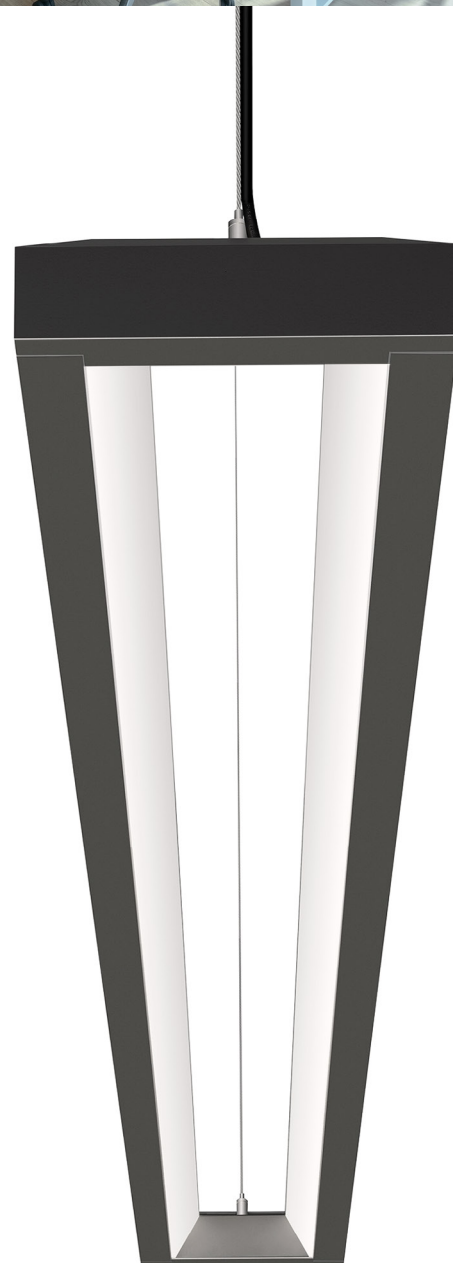

AIRA

Open Center Linear Pendant

Overview

- ① Refined aesthetic with the ability to see through the center of the luminaire provides scale without weight overhead
- ② Semi-Direct (25/75) distribution with extra wide direct and low peak indirect for wide fixture spacing and lighting power density maximization
- ③ Integral driver, battery and control options for ease of contractor installation
- ④ Complimentary luminous, open center system connectors (L, T, X) allow the creation of patterns
- ⑤ Housing and cross bar inserts are finished to specification to complement the palette of your space

Scale Without Weight

Aira is an open center linear pendant with on board technology and exceptional photometric performance.

Finish: White, Gray, Black (standard)

Crossbar Insert Finish: White, Gray, Black, Graphite, Pink Panache, Grasshopper, Copper, Custom

Color Temp: 3000K, 3500K, 4000K & 5000K

CRI: 90CRI

Lumen Output: 150–1,500 Lm/Ft

Efficacy: Up to 121 LPW

Distribution: Semi-Direct (25/75)

Sensors: NX Wireless enabled with Accessory Kit

Voltage: Universal 120–277V, 347V