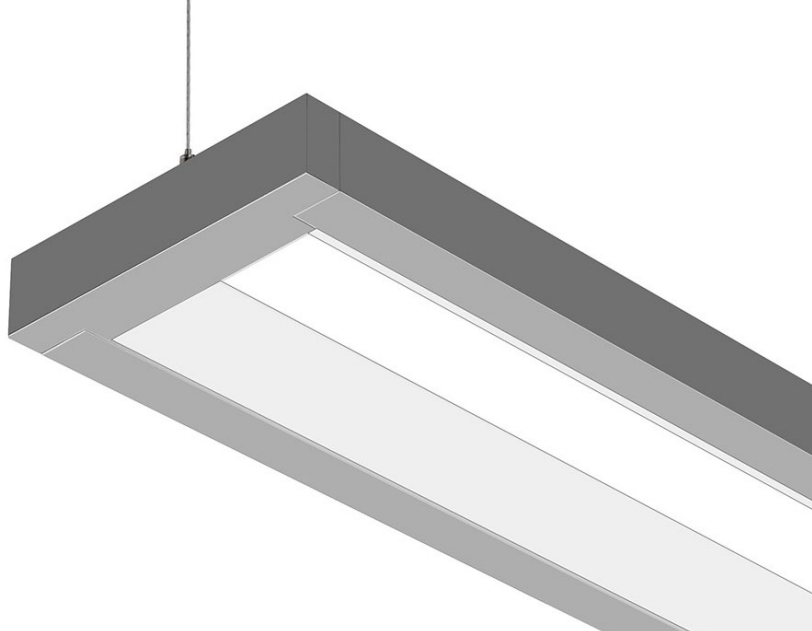

### Open Center Linear Pendant

- ① Refined aesthetic with the ability to see through the center of the luminaire provides scale without weight overhead
- ② Semi-Direct (25/75) distribution with extra wide direct and low peak indirect for wide fixture spacing and lighting power density maximization
- ③ Integral driver, battery and control options for ease of contractor installation
- ④ Complimentary luminous, open center system connectors (L, T, X) allow the creation of patterns
- ⑤ Housing and cross bar inserts are finished to specification to complement the palette of your space

# Scale Without Weight

Aira is an open center linear pendant with on board technology and exceptional photometric performance.

**Finish:** White, Gray, Black (standard)

**Crossbar Insert Finish:** White, Gray, Black, Graphite, Pink Panache, Grasshopper, Copper, Custom