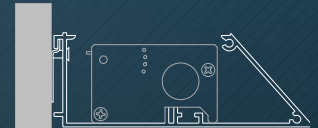

COVE30

Concealed Cove

**SMALLEST
ADJUSTABLE COVE
on the market**

PERFORMANCE

- 117° Peak intensity at lowest position
- 300–1000 Lm/Ft
- Up to 127 Lm/W @90 CRI

ENHANCED COLOR

- TriGain® Technology provides superior color quality without compromising efficacy
- 2 SDCM color consistency

OPTIONAL EXTRUDED COVE SYSTEM

Provides consistency and convenience with full Cove30 integration. Seam welded inside and outside corners available.

VERSATILE CONFIGURATIONS

Accommodates most common cove configurations.

Field Built Cove
(By Others)

Knife-Edge (KS)

Knife-Edge Mud-In (KP)