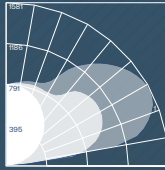

COVE30

Concealed Cove

**SMALLEST
ADJUSTABLE COVE
on the market**

PERFORMANCE

- 117° Peak intensity at lowest position
- 300–1000 Lm/Ft
- Up to 127 Lm/W @90 CRI

ENHANCED COLOR

- TriGain® Technology provides superior color quality without compromising efficacy
- 2 SDCM color consistency