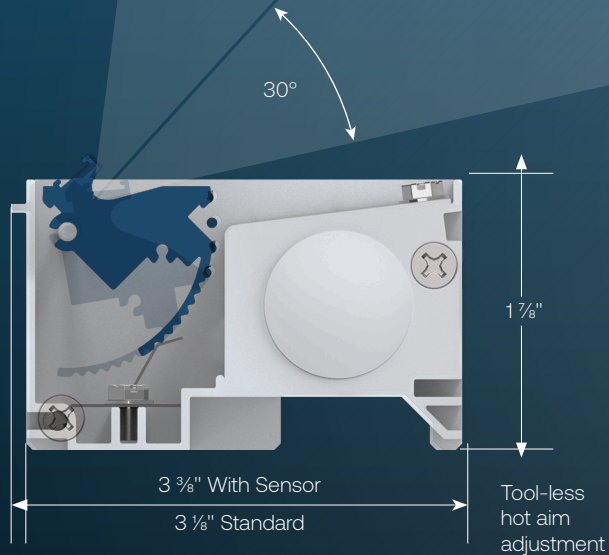

COVE30

Concealed Cove

**SMALLEST
ADJUSTABLE COVE
on the market**

PERFORMANCE

- 117° Peak intensity at lowest position
- 300–1000 Lm/Ft
- Up to 127 Lm/W @90 CRI

ENHANCED COLOR

- TriGain® Technology provides superior color quality without compromising efficacy
- 2 SDCM color consistency

OPTIONAL EXTRUDED COVE SYSTEM

Provides consistency and convenience with full Cove30 integration. Seam welded inside and outside corners available.

VERSATILE CONFIGURATIONS

Accommodates most common cove configurations.