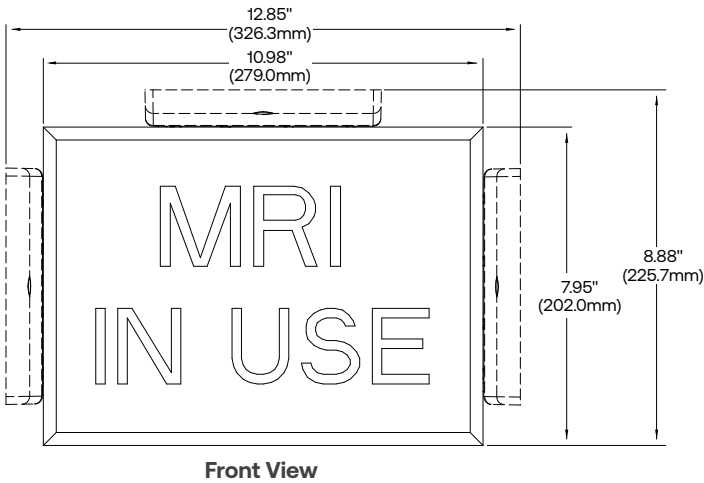

### Product Overview

The Obsidian Message Sign provides a reliable method to highlight critical messaging. The high contrast face panel clearly communicates the message in visible red or green letters when the sign is energized. In the Off condition, the face becomes black without any message bleed through — eliminating any confusion. A variety of standard message panels are available with custom messages available upon request.

### Dimensions