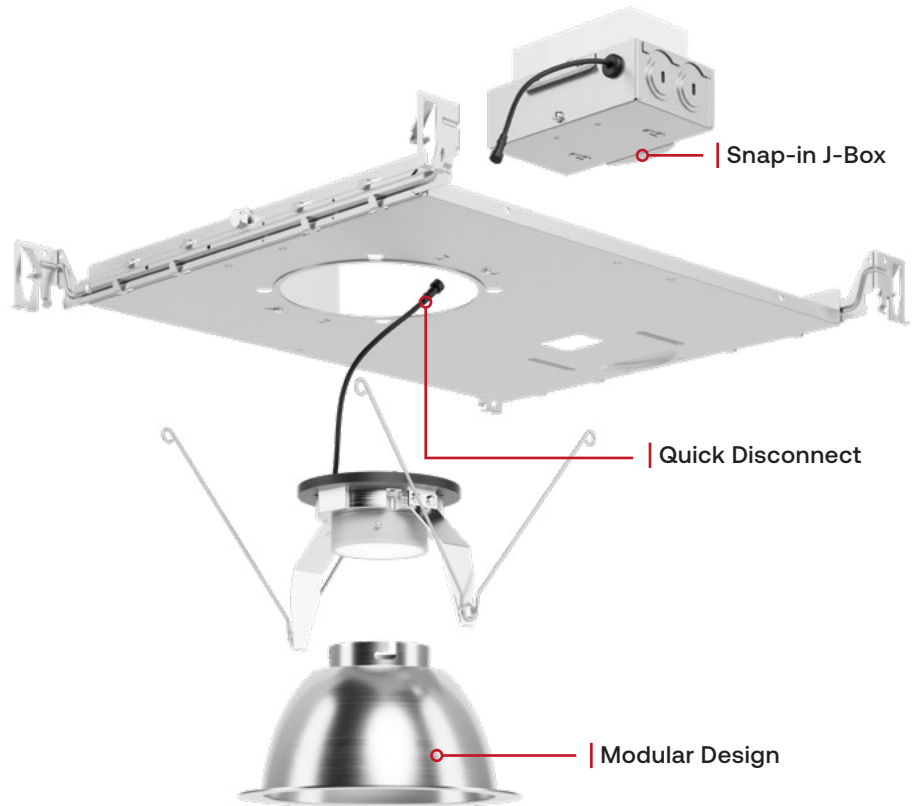

Quick & Flexible Install

currentlighting.com/prescolite

© 2026 HLI Solutions, INC. All rights reserved. Information and specifications subject to change without notice. All values are design or typical values when measured under laboratory conditions.