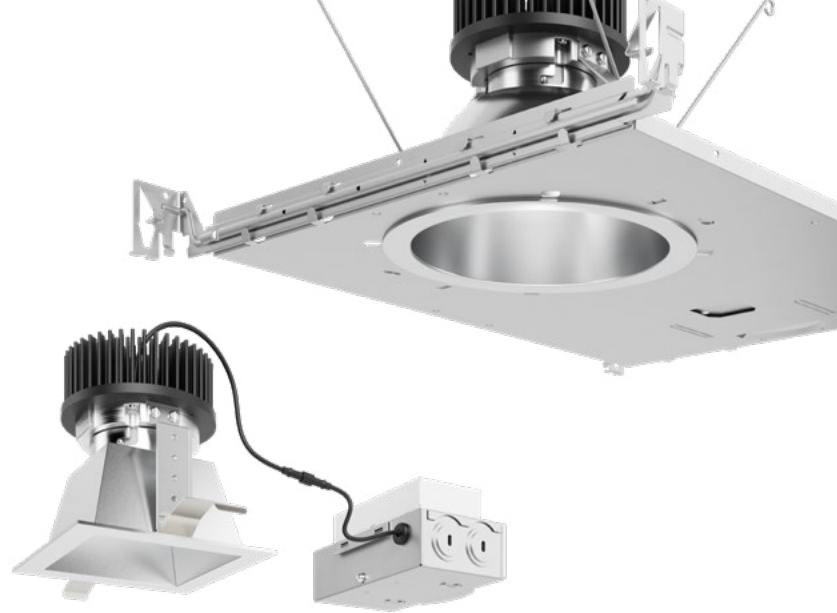

Delivering What Matters

The all new LiteFrame Commercial family delivers what matters most to serve today's commercial & mid-spec market.

tradeSELECT® QS10

Aperture Size/Shape: 4" & 6", Round & Square

Housing Construction: New Construction & Remodel