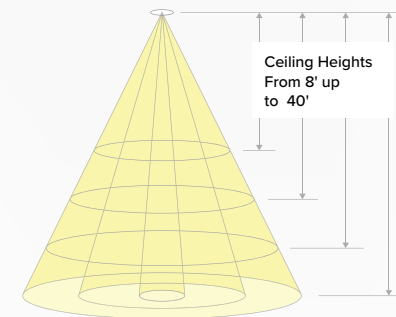

Reach new heights with higher lumen outputs and beam angle flexibility in one fixture.