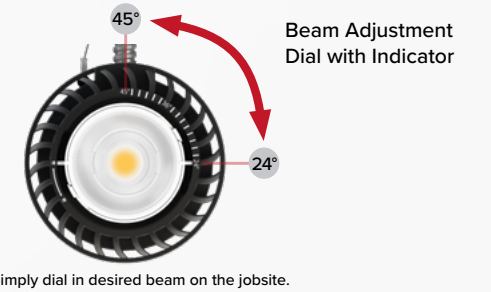

FIELD ADJUSTMENTS FOR EVERY APPLICATION

Easy integral switch allows a wide range of configurations.