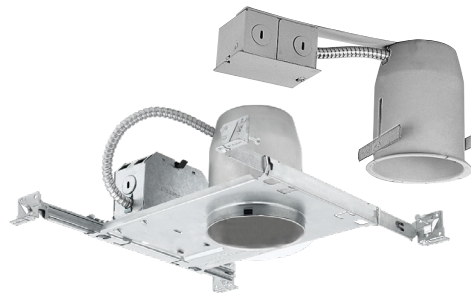

COMPATIBLE HOUSING TYPES

DEDICATED LED QUICK LINK

NEW CONSTRUCTION OR REMODEL
(NON-IC OR IC)

EXISTING INCANDESCENT

WITH LB-SKT ACCESSORY

Accessories

LB-SKT Accessory, E26 socket adapter

ORDERING GUIDE

EXAMPLE: LBRA-6RD-T-10LCS9-WH

STOCK	Model/CCT Configuration	Aperture/Shape/Function	Trim	Nominal Lumens	CCT/CRI	Trim Color
	LBRA	-	T	-	CS9	WH
	LBRA Recessed Retrofit Trim	4RD 4" Round, Downlight 6RD 6" Round, Downlight 6RW 6" Round, Wall Wash	T Trim Module	07L 700 Lumens (4" only) 10L 1000 Lumens (6" only)	CS9 Switchable CCT, 90 CRI 2700K/3000K/3500K/4000K	WH White BL Black