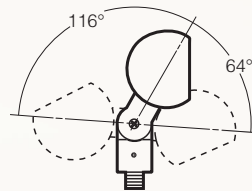

# New Wide Flood!

The Micro Flood's compact size, hardy construction, and unique swivel mount ensures superior aiming, quality and uncompromising performance for landscape lighting applications.

And now, due to popular demand, the Micro Flood is available in the new Wide Flood distribution in addition to Spot and Narrow Flood distributions!

## Features and Benefits:

- Unique swivel mount provides superior aiming without loosening over time.
- Die-cast aluminum with powder coat finish for excellent value and rugged service
- 3000K, 4000K and 5000K standard CCT
- Wide Flood has 350mA drive current up to 953 lumens or 550mA to 1,422 lumens
- Wide Flood has main beam candela up to 1066
- IP66 certified to keep dust and moisture out
- High performance PMMA acrylic optic securely attached to internal heat sink for maximum thermal dissipation
- Spot and Narrow Flood distributions are also available

Swivel with locking teeth has 180° range of motion

IP66 silicone gasket between the PMMA acrylic optic and housing keeps moisture out

Large heat sink on the back of the optic keeps the fixture cool