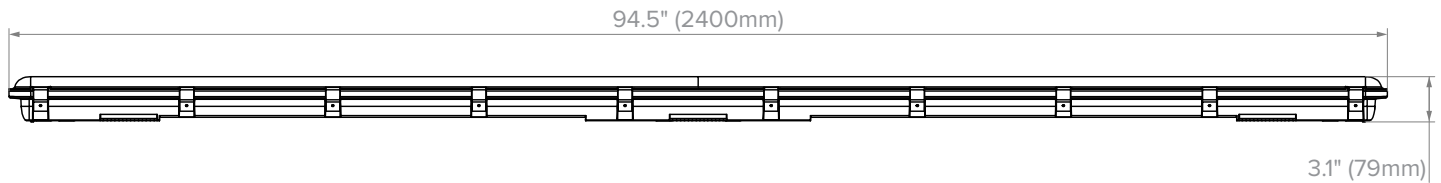

Length	Width (in)	Height (in)	Length (in)	Approx Weight (lbs)	Fixtures per Pallet
4-ft	3.8	3.1	47.2	4.6	33
8-ft	3.8	3.1	94.5	9.9	33