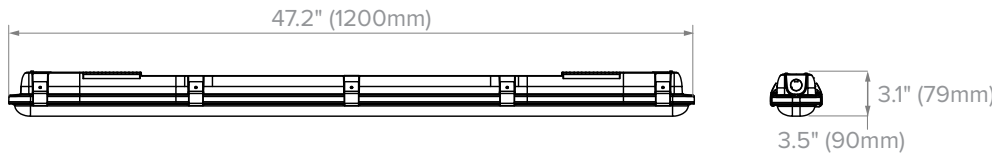

CUSTOMER NAME

Project Name _____

Date _____ Type _____

Catalog Number _____

Ordering Information

PLR   **1**   **08**   **L**   **QV**   **ST**   **K**   **Q**   **W**
---   -   --   -   --   --   -   -   -

PRODUCT ID	VOLTAGE	LUMEN OUTPUT	CCT/CRI	OPTICS	CONTROLS	MOUNTING	CORD	PLUG	FINISH
PLR = Albeo® Vapor Tight Linear	1 = 120-347V	4X = 5000/6000/7000 (4ft) 8X = 8500/10000/12000 (8ft)	08 = 3500K/ 4000K/5000K, 80CRI	L = Frosted Polycarbonate Lens	QV = 0-10V Dimming	ST = Standard ¹	K = Knockout	Q = None	W = White

Bold indicates default setting

Catalog Number	Individual Unit Part Number & UPC	Description	Setting	Lumens			Watts	Lumens Per Watt (LPW)			Master Carton Qty & UPC	DLC Listing
				3500K	4000K	5000K		3500K	4000K	5000K		
PLR14X08LQVSTKQW	SKU: 93310073 UPC: 840141431390	4' Linear Vapor Tight; Switchable Lumens (5500/6500/7500); Switchable CCT (3500/4000/5000K); 120-347V; 0-10v Dimming to 10%	LOW	5206	5586	5282	38	137	147	139	4 Each 10840141431397	S-8QRBGZ
			MED	6072	6532	6164	46	132	142	134		
			HIGH	6912	7452	7020	54	128	138	130		
PLR18X08LQVSTKQW	SKU:93310086 UPC:840141431413	8' Linear Vapor Tight; Switchable Lumens (9600/10800/12700); Switchable CCT (3500/4000/5000K); 120-347V; 0-10v Dimming to 10%	LOW	8970	9620	9100	65	138	148	140	4 Each 10840141431410	S-CFDB43
			MED	10125	10875	10275	75	135	145	137		
			HIGH	11880	12780	12060	90	132	142	134		

Product Dimensions

4FT

8FT