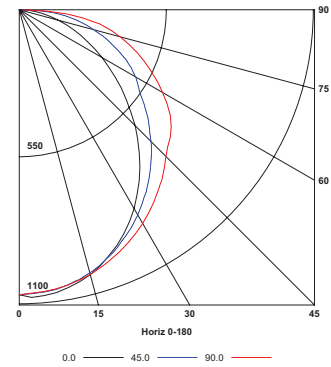

Notes:
1 Not stocked; ships in 5-10 days.

DIMENSIONS

PHOTOMETRY

CCL22-3335

LUMINAIRE DATA

Test No.	17.00782
Description	tradeSELECT® CCL Center Lens, Recessed Architectural 2x2 LED with linear prisms frosted acrylic lens
Delivered Lumens	3223
Watts	28.90
Efficacy	112
Mounting	Surface
Spacing Criterion	0° = 1.20 90° = 1.29

ZONAL LUMEN SUMMARY

Zone	Lumens	% Luminaire
0-30	822	25.5
0-40	1341	41.6
0-60	2381	73.9
0-90	3223	100.0
0-180	3223	100.0

POLAR GRAPH

CCL24-5040

LUMINAIRE DATA

Test No.	17774
Description	tradeSELECT® CCL Center Lens, Recessed Architectural 2x4 LED with linear prisms frosted acrylic lens
Delivered Lumens	5191
Watts	43.90
Efficacy	118
Mounting	Surface
Spacing Criterion	0° = 1.20 90° = 1.29