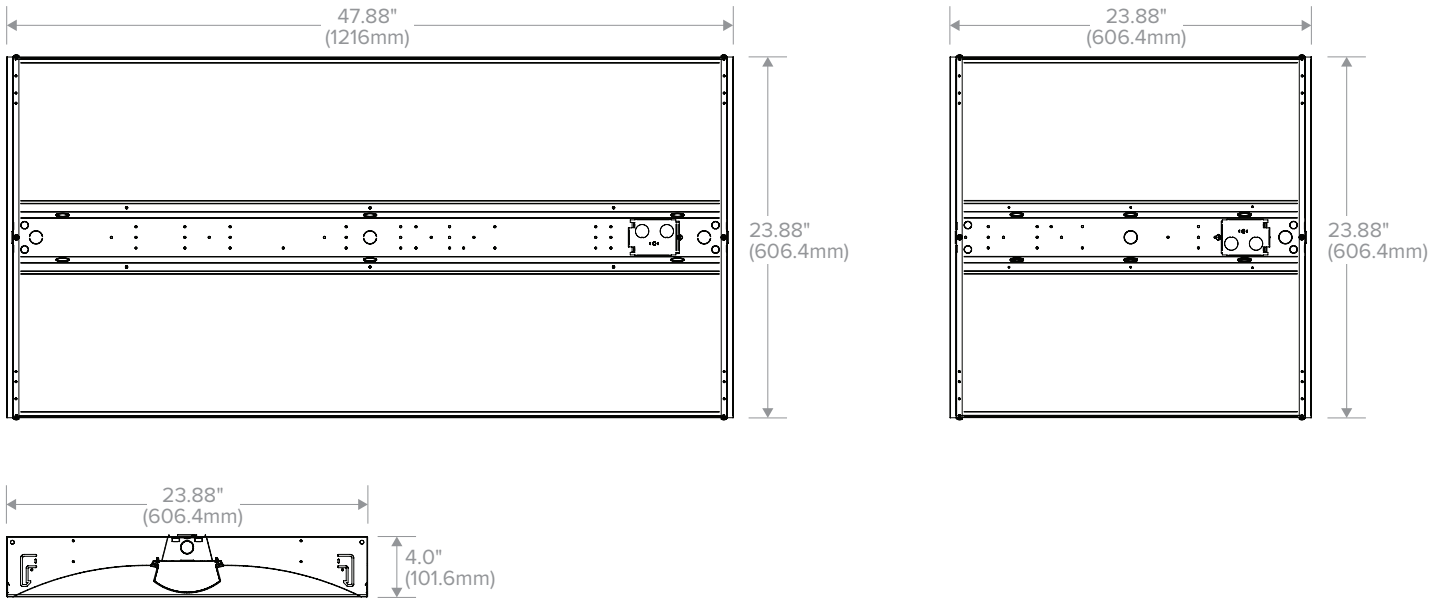

Accessories (Order Separately)		
FK22	2' x 2' Single Flange Kit (Shipped separately)	
FK24	2' x 4' Single Flange Kit (Shipped separately)	

KEY DATA	
Lumen Range	3223–5191
Wattage Range	29–44
Efficacy Range (LPW)	112–118
Reported Life (Hours)	L70/54,000

Notes:
1 Not stocked; ships in 5-10 days.

DIMENSIONS

PHOTOMETRY

CCL22-3335

LUMINAIRE DATA

Test No.	17.00782
Description	tradeSELECT® CCL Center Lens, Recessed Architectural 2x2 LED with linear prisms frosted acrylic lens
Delivered Lumens	3223
Watts	28.90
Efficacy	112
Mounting	Surface
Spacing Criterion	0° = 1.20 90° = 1.29