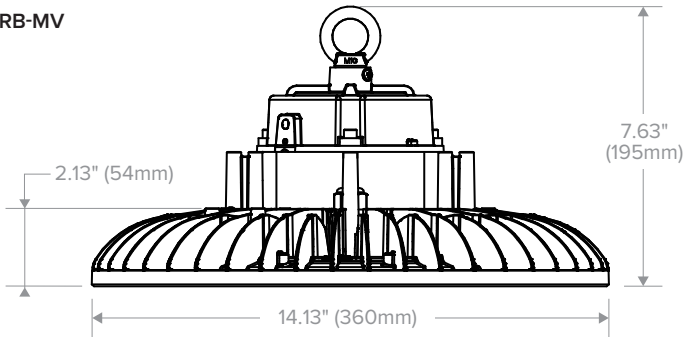

SPECIFICATIONS

CONSTRUCTION

- Die-cast aluminum housing
- Polycarbonate lens
- 6' wet location power and 0–10V dimming cords standard (no plugs)

INSTALLATION

- Pendant mount from fixture eye bolt
- Weight: 10 lbs.

| KEY DATA | |
|-----------------------|---------------|
| Lumen Range | 14,000–34,000 |
| Wattage Range | 101-242 |
| Efficacy Range (LPW) | 139-143 |
| Reported Life (Hours) | 54,000/L70 |

CRB

WET LOCATION HIGH BAY

DIMENSIONS

CRB-LX & CRB-MM

CRB-MV

CRB-MX

CRB

WET LOCATION HIGH BAY

PHOTOMETRY

CRB-40LX-EDU