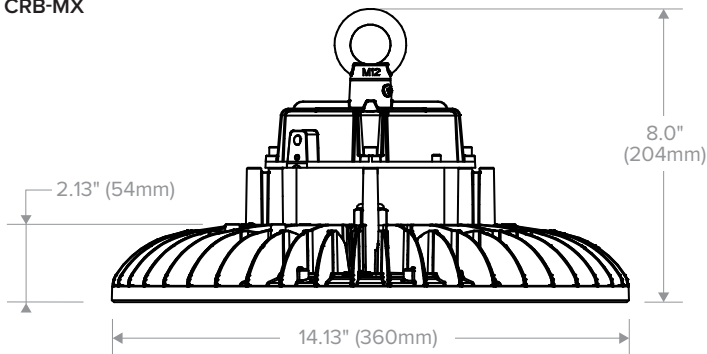

SPECIFICATIONS

CONSTRUCTION

- Die-cast aluminum housing
- Polycarbonate lens
- 6' wet location power and 0–10V dimming cords standard (no plugs)

INSTALLATION

- Pendant mount from fixture eye bolt
- Weight: 10 lbs.

DIMENSIONS

CRB-LX & CRB-MM

CRB-MV

CRB-MX

CRB

WET LOCATION HIGH BAY

PHOTOMETRY

CRB-40LX-EDU