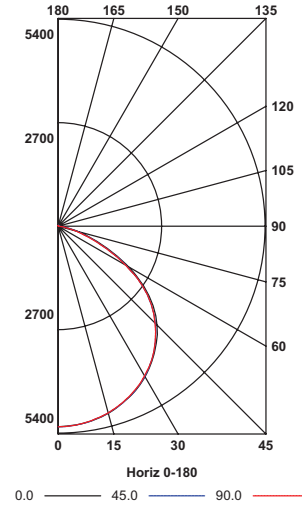

CRB

WET LOCATION HIGH BAY

PHOTOMETRY

CRB-40LX-EDU

LUMINAIRE DATA

Test No.	CRB-40LX-EDU
Description	CRB Round Highbay LED
Delivered Lumens	14,116
Watts	101.58
Efficacy	139
Mounting	Pendant
Spacing Criterion	0° = 1.28 90° = 1.28

ZONAL LUMEN SUMMARY

Zone	Lumens	% Luminaire
0-30	4105	29.1
0-40	6771	48.0
0-60	11,927	84.5
0-90	14,007	99.2
0-180	14,116	100.0

POLAR GRAPH