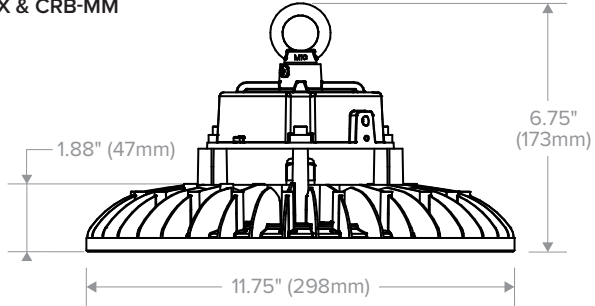

CRB

WET LOCATION HIGH BAY

DIMENSIONS

CRB-LX & CRB-MM