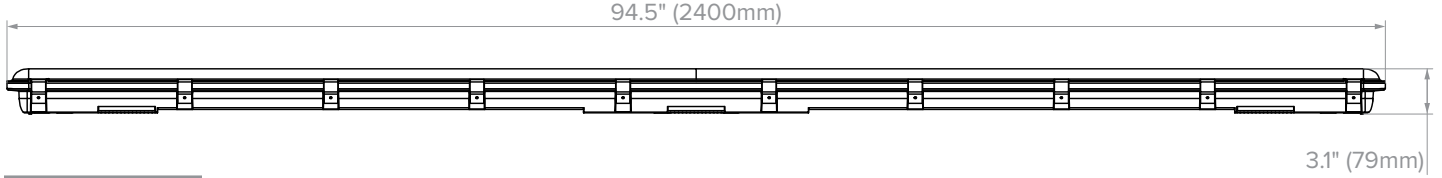

KEY DATA	
Lumen Range	5000–12,000
Wattage Range	38-89
Efficacy Range (LPW)	Up to 132
Life (Hours)	L70 @>100K Hours

DATE: _____ LOCATION: _____

TYPE: _____ PROJECT: _____

CATALOG #: _____

DIMENSIONS

4ft

8ft

Length	Fixtures per Pallet
4-ft	33
8-ft	33