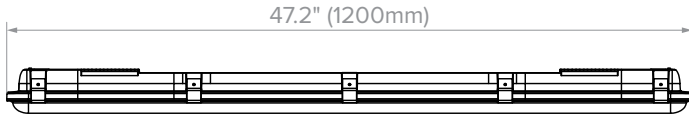

KEY DATA	
Lumen Range	5000–12,000
Wattage Range	38-89
Efficacy Range (LPW)	Up to 132
Life (Hours)	L70 @>100K Hours

DATE: _____ LOCATION: _____

TYPE: _____ PROJECT: _____

CATALOG #: _____

DIMENSIONS

4ft

8ft

Length	Fixtures per Pallet
4-ft	33
8-ft	33