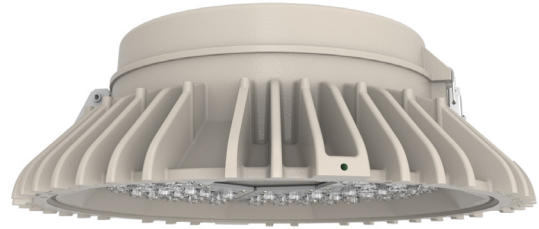

# HBLH

HEAVY INDUSTRIAL HAZARDOUS LOCATION HIGH BAY

DATE: \_\_\_\_\_ LOCATION: \_\_\_\_\_

TYPE: \_\_\_\_\_ PROJECT: \_\_\_\_\_

CATALOG #: \_\_\_\_\_

## FEATURES

- Designed to efficiently light classified areas in heavy industrial settings and warehouses
- High performance LED design delivering up to 100 lumens per watt
- UL Sanitation Certified per NSF Standards
- Ambient Temperature range from -40°C to 55°C
- Three distinct distributions: aisle, narrow and wide

### CONSTRUCTION

- LED count ranges from 72 to 60 to 48 and all three LED counts are driven at 700 mA
- Ambient limited to 35°C for Ceiling Mount (X) option
- Fixture weight: 29 lbs. Shipped weight: 33 lbs.