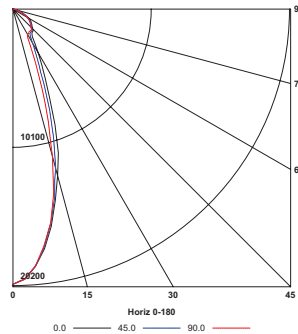

POLAR GRAPH