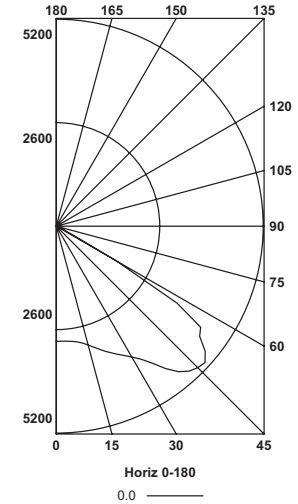

- Notes:  
 1 Available with A, C, X and Y Mount  
 2 Available with A, C, X Mount  
 3 Available with S Mount  
 4 See Color Temp De-Rating factors table on pg.3

**DELIVERED LUMENS**

Fixture	Number of LEDs	Color Temp	Input Watts	Total Lumens	Lumens Per Watt	Class I, Div 2	Ambient Temp				
HBLH-48LU-5K-N-070-TN	48	5000K	112	11206	100	T5	55°C				
HBLH-48LU-5K-W-070-TN				10778	96						
HBLH-48LU-5K-A-070-TN				10213	91						
HBLH-60LU-5K-N-070-TN	60		5000K	139	14007		101	T5	50°C		
HBLH-60LU-5K-W-070-TN					13472		97				
HBLH-60LU-5K-A-070-TN					12776		92				
HBLH-72LU-5K-N-070-TN	72			5000K	169		16808		99	T5	45°C
HBLH-72LU-5K-W-070-TN							16166		96		
HBLH-72LU-5K-A-070-TN							15319		91		

**COLOR TEMPERATURE DE-RATING FACTORS**

Number of LEDs	5000K	CRI	4000K	CRI	3500K	CRI	3000K	CRI	2700K	CRI
48	1	68	0.74	80	0.77	80	0.74	80	0.72	80
60										
72										

**DIMENSIONS**

DATE: \_\_\_\_\_ LOCATION: \_\_\_\_\_

TYPE: \_\_\_\_\_ PROJECT: \_\_\_\_\_

CATALOG #: \_\_\_\_\_

**PHOTOMETRY**

**HBLH60LU5KW070WH**

**LUMINAIRE DATA**

Test No.	7183
Description	HBLH Classified Location, Extreme Environment, 18" diameter LED with custom engineered wide TIR optics
Delivered Lumens	13,352
Watts	142.20
Efficacy	94
Mounting	Specialty
Spacing Criterion	0° = 2.10 90° = 2.10

**ZONAL LUMEN SUMMARY**

Zone	Lumens	% Luminaire
0-30	2808	21.0
0-40	5481	41.0
0-60	12,871	96.4
0-90	13,352	100.0
0-180	13,352	100.0

**POLAR GRAPH**

**HBLH60LU5KA070WH**

**LUMINAIRE DATA**

Test No.	7181
Description	HBLH Classified Location, Extreme Environment, 18" diameter LED with custom engineered wide TIR optics
Delivered Lumens	12,842
Watts	142.00
Efficacy	90
Mounting	Specialty
Spacing Criterion	0° = 0.60 90° = 0.53