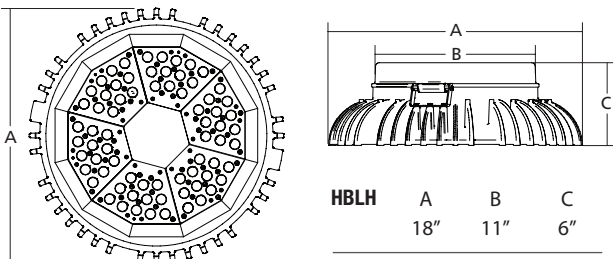

Example: HBLH-72LU-A2-5K-N-070-CD-TN

CATALOG # _____

HBLH	# of LEDs	U Voltage	Mount	Hub	Color Temp⁴	Distribution	070 Drive Current	Dimming
Model								
HBLH Hazardous LED High Bay	48L 48 High Performance LEDs	U 120-277V	A Pendant	2 ¾"¹	27K 2700K	N Narrow	070 700 mA	CD Continuous Dimming
	60L 60 High Performance LEDs		C Cone	3 1"²	3K 3000K	W Wide		ND Non Dimming
	72L 72 High Performance LEDs		S Straight stanchion	4 1¼"	35K 3500K	A Aisle		
			X Ceiling	5 1½"³	4K 4000K			
			Y Yoke		5K 5000K			

TN	Colors	Options
TN Tan		ENCA Acrylic Protective Lens ENCG Glass Protective Lens WG Bottom Wire Guard SL Sag Lens, Clear TLRX Top Luminaire Retainer ENCSL Translucent Sag Polycarbonate Lens

1. Notes:
   1 Available with A, C, X and Y Mount
   2 Available with A, C, X Mount
   3 Available with S Mount
   4 See Color Temp De-Rating factors table on pg.3

DELIVERED LUMENS

Fixture	Number of LEDs	Color Temp	Input Watts	Total Lumens	Lumens Per Watt	Class I, Div 2	Ambient Temp				
HBLH-48LU-5K-N-070-TN	48	5000K	112	11206	100	T5	55°C				
HBLH-48LU-5K-W-070-TN				10778	96						
HBLH-48LU-5K-A-070-TN				10213	91						
HBLH-60LU-5K-N-070-TN	60		5000K	139	14007		101	T5	50°C		
HBLH-60LU-5K-W-070-TN					13472		97				
HBLH-60LU-5K-A-070-TN					12776		92				
HBLH-72LU-5K-N-070-TN	72			5000K	169		16808		99	T5	45°C
HBLH-72LU-5K-W-070-TN							16166		96		
HBLH-72LU-5K-A-070-TN							15319		91		

COLOR TEMPERATURE DE-RATING FACTORS

Number of LEDs	5000K	CRI	4000K	CRI	3500K	CRI	3000K	CRI	2700K	CRI
48	1	68	0.74	80	0.77	80	0.74	80	0.72	80
60										
72										

DIMENSIONS