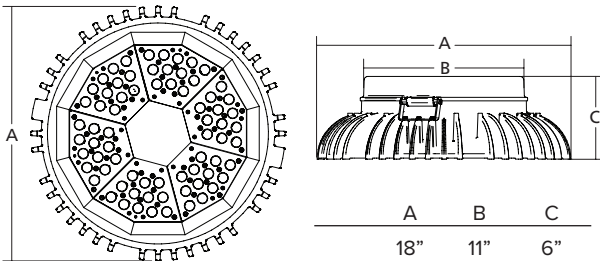

DELIVERED LUMENS

Fixture	Number of LEDs	Color Temp	Input Watts	Total Lumens	Lumens Per Watt	CRI	Ambient Temp
HBL-48LU-5K-N-070-WH	48	5000K	112	11206	100	70	55°C
HBL-48LU-5K-W-070-WH				10778	96		
HBL-48LU-5K-A-070-WH				10213	91		
HBL-60LU-5K-N-070-WH	60		139	14007	101		50°C
HBL-60LU-5K-W-070-WH				13472	97		
HBL-60LU-5K-A-070-WH				12776	92		
HBL-72LU-5K-N-070-WH	72		169	16808	99		45°C
HBL-72LU-5K-W-070-WH				16166	96		
HBL-72LU-5K-A-070-WH				15319	91		

COLOR TEMPERATURE DE-RATING FACTORS

Color Temp	48 LEDs			60 LEDs			72 LEDs		
	Narrow	Aisle	Wide	Narrow	Aisle	Wide	Narrow	Aisle	Wide
5000K	11206	10213	10778	14007	12776	13472	16808	15319	16166
4000K	9301	8477	8946	11626	10604	11182	13951	12715	13418
3500K	9189	8375	8838	11486	10476	11047	13783	12562	13256
3000K	8853	8068	8515	11066	10093	10643	13278	12102	12771
2700K	8517	7762	8191	10645	9710	10239	12774	11642	12286

DIMENSIONS