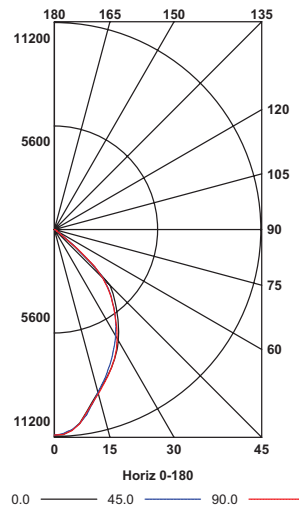

POLAR GRAPH