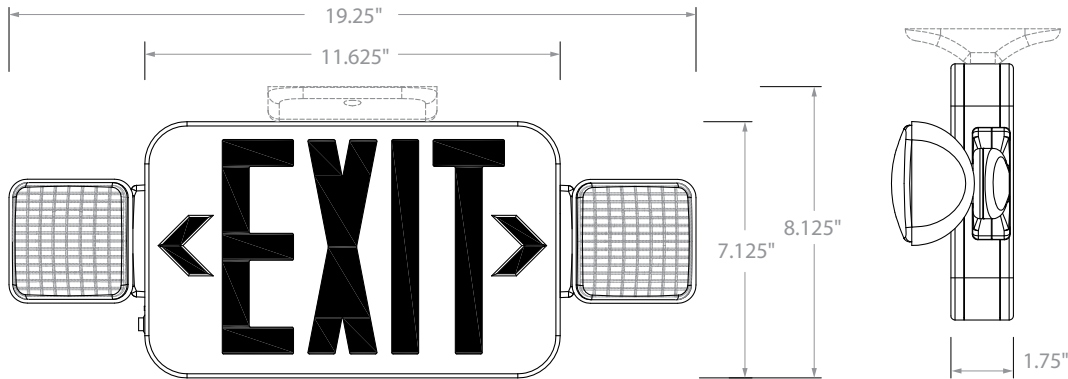

**SPECIFICATIONS**

**DESCRIPTION**

- The CC SQ Series offers quality and value with a compact and attractive LED based combination emergency light and exit sign
- The white Exit housing and lamp-heads are made of high impact UL flame rated thermoplastic
- The square LED lamp-heads are fully adjustable and glare-free

- Snap together design for quick and easy installation with option of wall or ceiling mount
- The CC SQ Series includes a high lumen output lamp-head run at 1.7 watts per lamp

**APPLICATION**

- The CC SQ series can be applied in stairwells, hallways, offices and commercial applications

**COMPLIANCES**

- UL924 Listed for Damp Location
- NFPA 101 and NFPA 70
- OSHA

**WARRANTY**

- 2 year full unit warranty

**ORDERING GUIDE**

Catalog Number	Description	Accessories (Order Separately)
CCRHOSQ	White Thermoplastic, Dual Square Lamp Head, Universal Exit Face, Red Letters, Damp Location Listed, 120/277VAC Input, 3.6VDC Output, 1.7W per lamp	<b>WGEL</b> 8"H x <b>Wireguard</b> 20"W x 8" D
CCGHOSQ	White Thermoplastic, Dual Square Lamp Head, Universal Exit Face, Green Letters, Damp Location Listed, 120/277VAC Input, 3.6VDC Output, 1.7W per lamp	

**ENERGY CONSUMPTION**

	120 VAC	277 VAC
CCRHOSQ	3.9W	3.91W
CCGHOSQ	5.0W	4.85W

**DIMENSIONS**

Single Carton Weight	2.5lbs.
Master Carton Quantity	6 each

**APPLICATION INFORMATION**

1 fc Average		
Cat #	Path Width (PW)	Spacing (S)
CCSQ	6'	17'