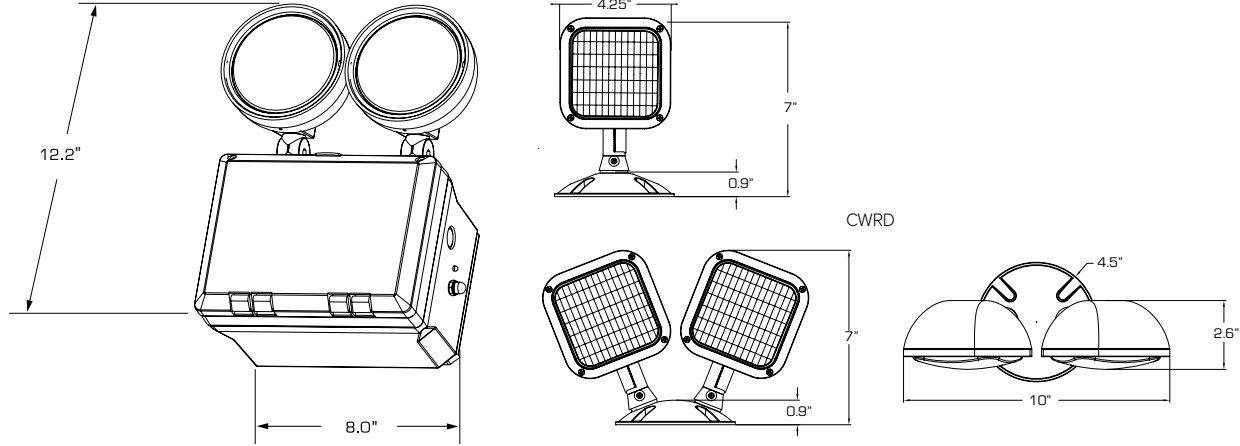

DIMENSIONS

Single Carton Weight	7.5 lbs.
Master Carton Quantity	4 each

CU2W