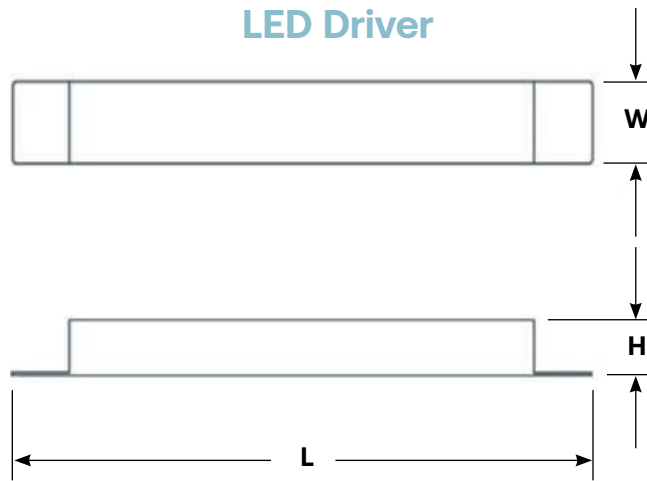

Immersion™ Elite

Refrigerated Display Cases

Project Name _____

Date _____ Type _____

Notes _____

LED Driver Performance Data

	GEPS6100NCCON-SY; 24V-100W Product Code: 13798	GELP24-100U-GLX; 24V-100W Product Code: 93027033	GEPS24D-100U-NA; 24V-100W Product Code: 93077673G	GEPS24D-60U-GLX; 24V-60W Product Code: 93159242
Dimming	Yes (Step - Contact Input)	No	Yes (0-10V)	Yes (0-10V)
Output Power (Watts)	96	96	60	60
Input Voltage (VAC)	120-240V	120-277V	120-277V	120-277V
Input Line Frequency (Hz)	50/60	50/60	50/60	50/60
Length	10.7 inch (273mm)	9.5 inch (241mm)	9.5 inch (241mm)	5.8 inch (148.2mm)
Width	1.7 inch (43mm)	1.7 inch (43mm)	1.7 inch (43mm)	1.8 inch (45.6mm)
Height	1.1 inch (28mm)	1.0 inch (25.4mm)	1.0 inch (25.4mm)	1.0 inch (25.4mm)

Refer to Power Supply Guide on website for detailed information on Immersion Power Supplies