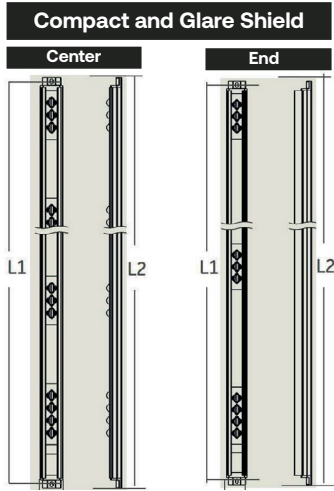

Immersion™ Elite

Refrigerated Display Cases

Project Name _____

Date _____ Type _____

Notes _____

Immersion™ Elite

Glare Shield

Compact

Product Information

Length in Inches (mm)	L1: Slot to Slot Length in Inches (mm)	L2: Total Bar Length in inches (mm)
30"	27.2 (691.4)	27.5 (699.4)
48"	46.4 (1179.6)	46.8 (1187.5)
60"	58.3 (1480.3)	58.6 (1488.3)
67"	65.4 (1660.7)	65.7 (1668.7)
73" (Eco Bars only)	73.1 (1855.8)	73.4 (1863.8)

	Width in Inches (mm)	Height in Inches (mm)
Compact Center Bar	1 (25.2)	0.71 (17.93)
Compact End Bar	1 (25.2)	0.82 (20.94)
Glareshield Center Bar	1.8 (46.32)	0.71 (17.93)
Glareshield End Bar	1.6 (41.48)	0.93 (23.53)