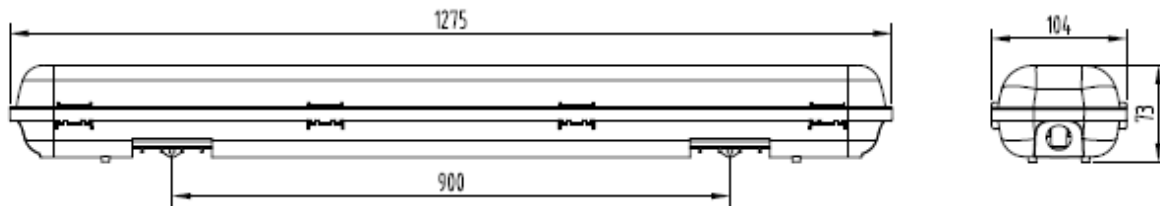

Econoled Waterproof

Waterproof 2xT8

This luminaire is an efficient and non-expensive solution for traditional fluorescent. Allow to install 2 LED tubes up to 20W each. Is offered in IP65 degree ingress protección and it suitable for multiple lighting applications.

Applications

- Parking lots
- Corridors
- General Transit indoor areas

Specification

- IP degree : IP65
- IK rating: IK06
- Suitable for ceiling mount or suspend.
- Wattage : Up to 2x20W LED Tubes one ended installation
- Operating voltage : AC100 – 277V 50/60Hz.
- Lamp type : LED T8
- Luminaire Class : Class I luminaire

Dimensions

Ordering Logic

EJ: LED WTRPRF 402T84F

Model	Wattage	Tube Type	Base	Size
LED WTRPRF	40= for 2x20W (max power)	2T	T8	4F

LED WTRPRF = ECONOLED WATERPROOF
40 = for máximo 2x20W Led tubes
2T = Suitable for 2 Led tubes
T8 = Works for T8 LED tubes
4F = 4 feet