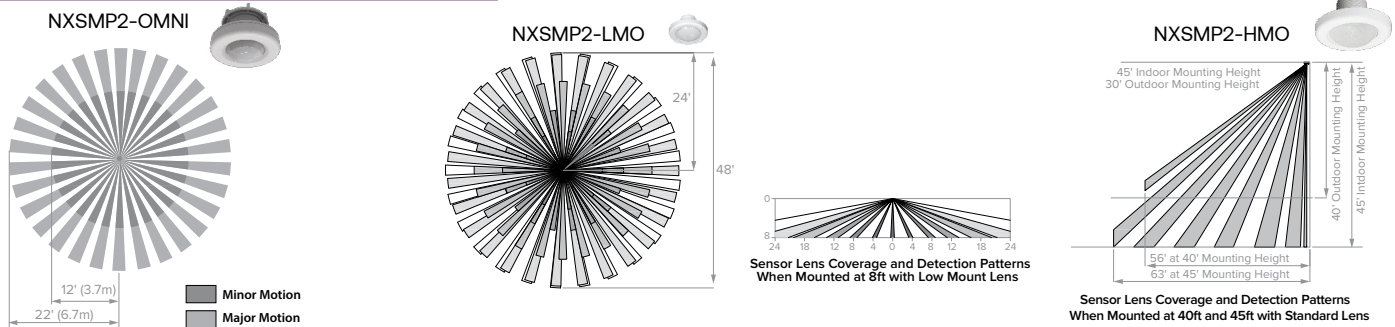

GEOPAK Series 2 - Low Glare

SIZE 2 - TRP2/RD12

CONTROLS FUNCTIONALITY

OUTDOOR LIGHTING CONTROLS OPTIONS

Control Option Ordering Logic & Description	Control Option Functionality										Control Option Components
	Networkable	Grouping	Scheduling	Occupancy/Motion	Daylight Harvesting	0-10V Dimming	On/Off Control	Bluetooth App Programming	Sensor Height		
NXW NX Networked Wireless Radio Module NXRM2 and Bluetooth Programming, without Sensor	✓	✓	✓	-	-	✓	✓	✓	-		NXRM2-H
NXWS16F NX Networked Wireless Enabled Integral NXSMP2-LMO PIR Occupancy Sensor with Automatic Dimming Photocell and Bluetooth Programming	✓	✓	✓	✓	✓	✓	✓	✓	16ft		NXSMP2-LMO

DEFAULT SETTINGS

NX Wireless	Occupancy Sensor	Enabled
	Occupancy Sensor Sensitivity	7
	Occupancy Sensor Timeout	15 Minutes
	Occupied Dim Level	100%
	Unoccupied Dim Level	0%
	Daylight Sensor	Disabled
	Bluetooth	Enabled
	2.4GHz Wireless Mesh	On
	"Passcode Factory Passcode: HubbN3T!"	Enabled

Stand Alone	Occupancy Sensor	Enabled
	Occupancy Sensor Sensitivity	7
	Occupancy Sensor Timeout	8 Minutes
	Occupied Dim Level	100%
	Unoccupied Dim Level	50%
	Daylight Sensor	Disabled

NX WIRELESS COVERAGE PATTERNS

NX LIGHTING CONTROLS FREE APP

CONTROLS TECH SUPPORT 800-888-8006 (7:00 AM - 7:00 PM)

The NX Lighting Controls App is free to use mobile application for programming both NX Lighting Controls System or Standalone Bluetooth Sensors. The mobile app allows you to configure devices, discover and setup wireless enable luminaires and program NX system settings.

Apple App: <https://apps.apple.com/us/app/nx-lighting-controls/id962112904>

Google Play: <https://play.google.com/store/apps/details?id=io.cordova.NXBTR&hl=en_US&gl=US>

Apple App

Google Play