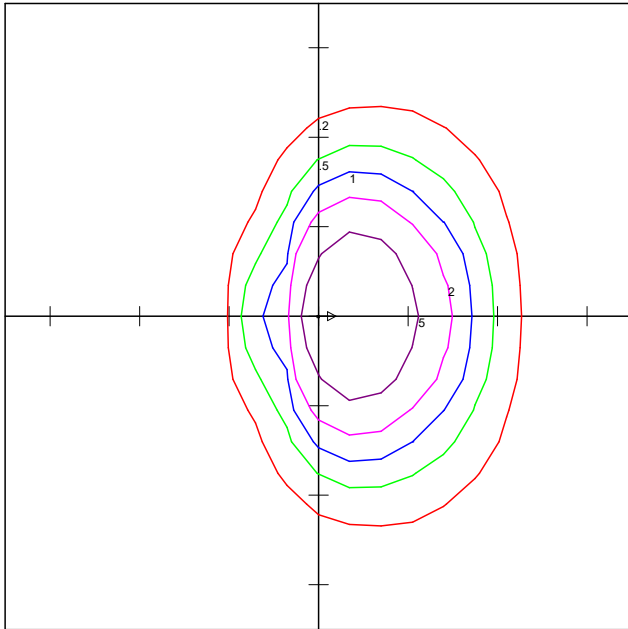

MOUNTING HEIGHT 10'

GEOPAK Series 2 - Low Glare

SIZE 2 - TRP2/RD12

PHOTOMETRY

The following diagrams represent the general distribution options offered for this product. For detailed information on specific product configurations, see website photometric test reports.

WIDE THROW