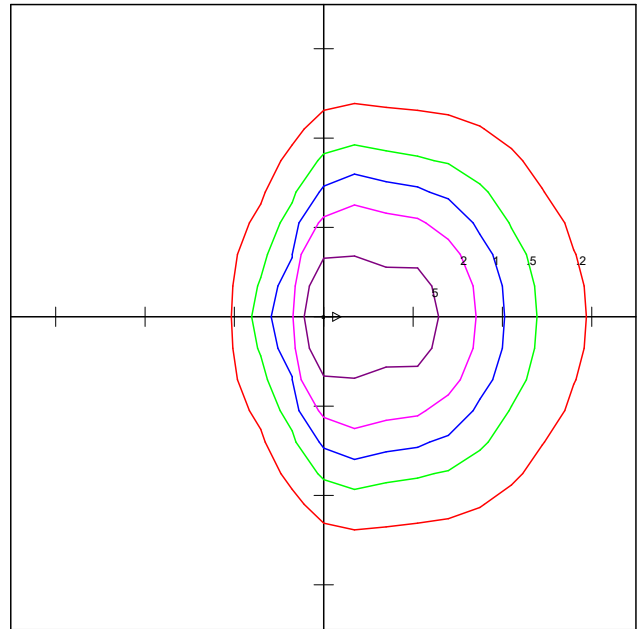

MOUNTING HEIGHT 10'

FORWARD THROW