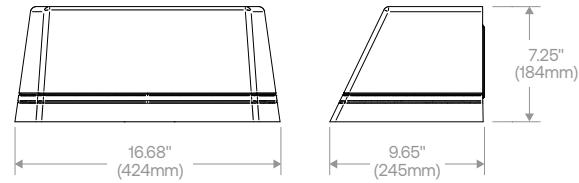

TRP2
Weight:
16 lbs (7.3 kg)