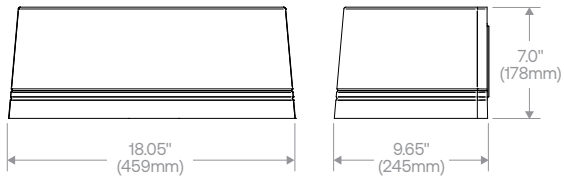

GEOPAK Series 2 - Low Glare

SIZE 2 - TRP2/RD12

DIMENSIONS

RD12
Weight:
16 lbs (7.3 kg)