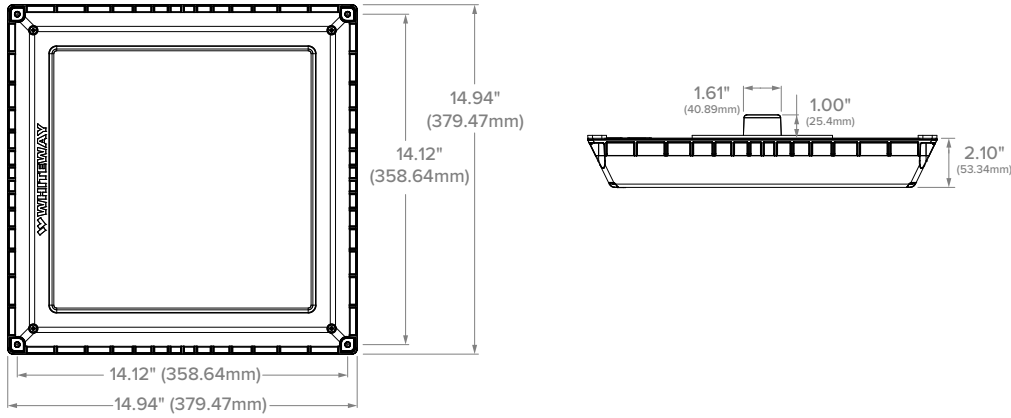

Vanish

EDGE-LIT CANOPY

DIMENSIONS