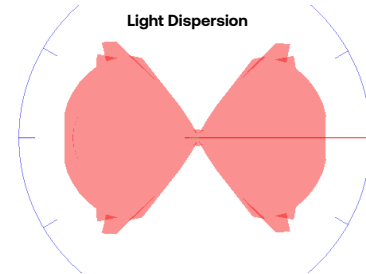

Adding supplemental LED lighting within the canopy of high wire crops is proven to encourage plant growth, accelerate fruit ripening speed and substantially increase yield. The Integral features a bidirectional 120° beam angle, immersing lower leaves on both sides of the fixture in light, and best-in-class efficacy of 3.5 $\mu\text{mol}/\text{J}$, for more sustainable growth.

SKU	ORDER CODE	INPUT VOLTAGE	POWER FACTOR	SPECTRUM	POWER ¹ (W)	PPF ¹ ($\mu\text{MOL}/\text{S}$)	EFFICACY ¹ ($\mu\text{MOL}/\text{J}$)	LENGTH
93150990	GEHIHPPR8S7N1 LV	120-277VAC	0.94	PPR	99	346	3.5	7'9" (2.36m)
93151001	GEHIHPPR8S8N1 HV	277-480VAC	0.96	PPR	94	340	3.5	7'9" (2.36m)

¹ Ratings based on maximum input voltage. Typical performance +/- 5%

CUSTOMER NAME	
PROJECT NAME	
DATE	TYPE
CATALOG NUMBER	

Physical Specifications

DIMENSIONS AND WEIGHT				
FIXTURE (L1)	LENS (L2)	WIDTH (W)	HEIGHT (H)	WEIGHT
7'9" 2360mm	7'4" 2241mm	2.3" 58.6mm	2" 52mm	5.5 lbs 2.5 kg