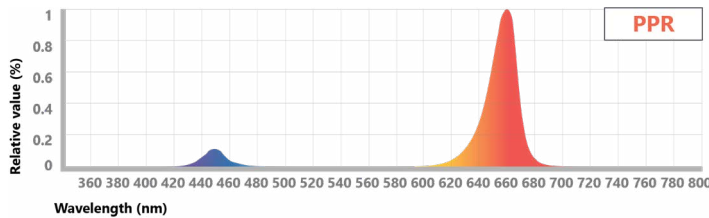

SPECTRUM PHOTON DISTRIBUTION				
Ratio	Blue PF	Green PF	Red PF	Far Red PF
PPR	10%	0%	90%	0%

Accessories

SKU	DESCRIPTION	LONG DESCRIPTION	PACKAGE QUANTITY
93151009	GEMB-CBH3	Support Cable, 22' (6.70m)	2 per bag, 75 bags per box
93151010	GEMB-WAT3	Hook Wire Form, 5.66" (144mm)	200 per box
93151011	GEMB-WAT4	Hook Wire Form, 9.60" (244mm)	200 per box
93151002	GECA60E14-OR22B	Leader Cable, 21'3" (6.5m)	1 per bag
93151003	GECA60E14-GR08B	Jumper Cable, 7'9" (2.4m)	1 per bag
93151004	GECA60E14-GR02B	Jumper Cable, 1'9" (0.6m)	1 per bag
93151005	GECA60E14-GS02B	Y Splitter Cable, 1'9" (0.6m)	1 per bag

Bigger Yields

Lighting within the canopy of high wire crops encourages plant growth, fruit production and boosts yields per square meter

Doubled Up

The Integral spreads light at a wide 120° angle from both sides of the fixture, immersing all surrounding leaves in light

Sustainable

With an efficacy level of 3.5 μmol/J, you will be maximizing your crop's output while minimizing your input

Trusted

A standard five-year warranty and a lifetime exceeding 54,000 hours ensures consistent, predictable yields for years to come