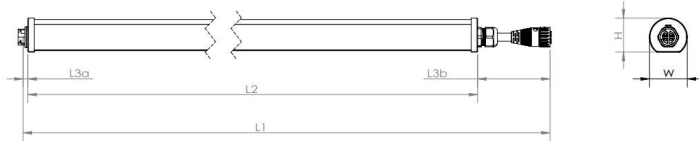

SKU	ORDER CODE	INPUT VOLTAGE	POWER FACTOR	SPECTRUM	POWER ¹ (W)	PPF ¹ ($\mu\text{MOL}/\text{S}$)	EFFICACY ¹ ($\mu\text{MOL}/\text{J}$)	LENGTH
93150990	GEHIHPPR8S7N1 LV	120-277VAC	0.94	PPR	99	346	3.5	7'9" (2.36m)
93151001	GEHIHPPR8S8N1 HV	277-480VAC	0.96	PPR	94	340	3.5	7'9" (2.36m)

¹ Ratings based on maximum input voltage. Typical performance +/- 5%

CUSTOMER NAME	
PROJECT NAME	
DATE	TYPE
CATALOG NUMBER	

Physical Specifications

DIMENSIONS AND WEIGHT				
FIXTURE (L1)	LENS (L2)	WIDTH (W)	HEIGHT (H)	WEIGHT
7'9" 2360mm	7'4" 2241mm	2.3" 58.6mm	2" 52mm	5.5 lbs 2.5 kg