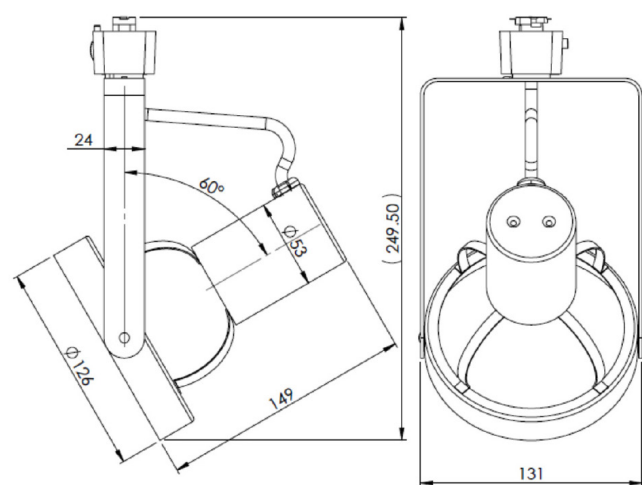

**QuickShip Products:**

SKU	CAT LOGIC	DESCRIPTION	QUICKSHIP LOT SIZE	QUICKSHIP LEAD TIME
93043395	LTPFP38A1BLK	LTP, 120V, PAR38, Front Replacing, Juno Adapter, Black	1-40	1 week
93068790	LTPGP30A1L2WHT	LTP, 120V, PAR30, Gimbal, Lightolier Adapter, White	1-40	1 week
93043346	LTPGP30A1J1BLK	LTP, 120V, PAR30, Gimbal, Juno Adapter, Black	1-40	1 week
93043386	LTPGP30A1G1BLK	LTP, 120V, PAR30, Gimbal, Goba Adapter, Black	1-40	1 week
93043398	LTPFP38A1G1BLK	LTP, 120V, PAR38, Front Replacing, Goba Adapter, Black	1-40	1 week
93043391	LTPFP38A1J1WHT	LTP, 120V, PAR38, Front Replacing, Juno Adapter, White	1-40	1 week
93043394	LTPFP38A1G1WHT	LTP, 120V, PAR38, Front Replacing, Goba Adapter, White	1-40	1 week
93043397	LTPFP38A1L2BLK	LTP, 120V, PAR38, Front Replacing, Lightolier Adapter, Black	1-40	1 week
93043242	LTPGP30A1J1WHT	LTP, 120V, PAR30, Gimbal, Juno Adapter, White	1-40	1 week
93068791	LTPGP30A1L2BLK	LTP, 120V, PAR30, Gimbal, Lightolier Adapter, Black	1-40	1 week
93043245	LTPGP30A1G1WHT	LTP, 120V, PAR30, Gimbal, Goba Adapter, White	1-40	1 week

**Product Dimensions**

PAR30

PAR38

 For more information and access to all of our resources, including our design tool visit: [www.LED.com](http://www.LED.com)