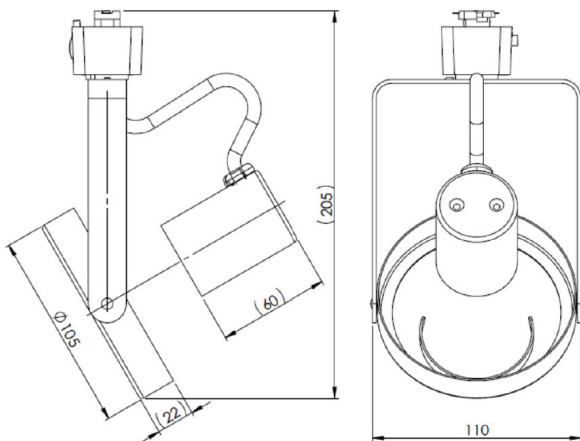

QuickShip Products:

SKU	CAT LOGIC	DESCRIPTION	QUICKSHIP LOT SIZE	QUICKSHIP LEAD TIME
93043395	LTPFP38A1BLK	LTP, 120V, PAR38, Front Replacing, Juno Adapter, Black	1-40	1 week
93068790	LTPGP30A1L2WHT	LTP, 120V, PAR30, Gimbal, Lightolier Adapter, White	1-40	1 week
93043346	LTPGP30A1J1BLK	LTP, 120V, PAR30, Gimbal, Juno Adapter, Black	1-40	1 week
93043386	LTPGP30A1G1BLK	LTP, 120V, PAR30, Gimbal, Goba Adapter, Black	1-40	1 week
93043398	LTPFP38A1G1BLK	LTP, 120V, PAR38, Front Replacing, Goba Adapter, Black	1-40	1 week
93043391	LTPFP38A1J1WHT	LTP, 120V, PAR38, Front Replacing, Juno Adapter, White	1-40	1 week
93043394	LTPFP38A1G1WHT	LTP, 120V, PAR38, Front Replacing, Goba Adapter, White	1-40	1 week
93043397	LTPFP38A1L2BLK	LTP, 120V, PAR38, Front Replacing, Lightolier Adapter, Black	1-40	1 week
93043242	LTPGP30A1J1WHT	LTP, 120V, PAR30, Gimbal, Juno Adapter, White	1-40	1 week
93068791	LTPGP30A1L2BLK	LTP, 120V, PAR30, Gimbal, Lightolier Adapter, Black	1-40	1 week
93043245	LTPGP30A1G1WHT	LTP, 120V, PAR30, Gimbal, Goba Adapter, White	1-40	1 week

Product Dimensions

PAR30