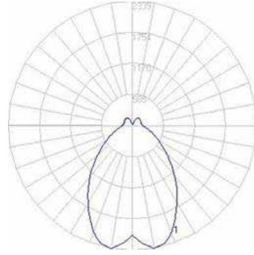

DIMENSIONS 6FT HTEK TRACK MOUNT

Fixture Type	Length	Height	Width	Total Height
LEL-6ft HTEK	72.9in (1851cm)	7.6in (193mm)	1.4in (35mm)	10.85in (275.77mm)

CUSTOMER NAME

Project Name _____

Date _____ Type _____

Catalog Number _____

Photometrics

LEL 4ft MM = MEDIUM

6,050 Lumens
LEL-B-60-0-XX-MM

— Vertical plane at max Cd horiz. angle
— Horizontal cone at max Cd vert. angle

ZONE	LUMENS	% OF FIXTURE
0-20	829.27	13.70
0-30	1712.52	28.30
0-40	2659.67	44.00
0-60	4179.96	69.10
0-80	4993.80	82.50
0-90	5218.37	86.30

ZONE	LUMENS	% OF FIXTURE
10-90	5008.70	82.80
20-40	1830.89	30.30
20-50	2678.91	44.30
40-70	2005.07	33.10
60-80	813.14	16.50
70-80	329.06	5.40
80-90	224.57	3.70
90-110	332.14	5.50
90-120	476.44	7.90
90-130	602.59	10.00
90-150	781.71	12.90
90-180	831.63	13.70
110-180	499.49	8.30
0-180	6050.00	100.00

LEL 6ft MM = MEDIUM

9,100 Lumens
LEL-B-90-0-XX-MM

— Vertical plane at max Cd horiz. angle
— Horizontal cone at max Cd vert. angle

ZONE	LUMENS	% OF FIXTURE
0-20	1247.34	13.70
0-30	2575.86	28.30
0-40	4000.50	44.00
0-60	6287.21	69.10
0-80	7511.35	82.50
0-90	7849.13	86.30