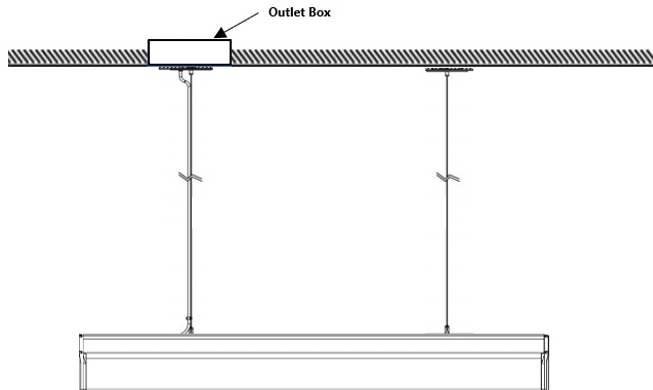

- 1 60 option available with 40 Fixture Length only
- 2 90 option available with 60 Fixture Length only
- 3 A2 option available with 80 Fixture Length only
- 4 10ft aircraft cables with gripples and hourglass sleeves pre-installed. Canopy kits ordered separately. 'CS' is only available at 4ft & 8ft) lengths.
- 5 G2 option available with 60 Fixture Length and 90 Lumen Output options only
- 6 10ft Power Cord included. 300V 18AWG, 5-Conductor wire
- 7 Powercord not required for G2 mounting option. Powercord is required for CS Mounting Option.

Dimensions

4FT/6FT/8FT SUSPENDED

Fixture Type	Length	Height	Width	Light Guide	Cable Length
LEL-4ft	48.7in (1237)				
LEL-6ft	72.9in (1851cm)	7.6in (193mm)	1.4in (35mm)	4.77in (121.1mm)	120in (3048mm)
LEL-8ft	96.7in (2457cm)				