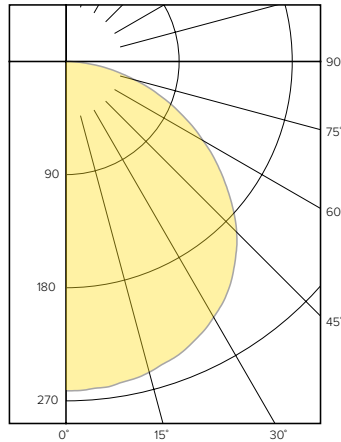

LBSE-SQD

EDGE-LIT SQUARE FIXED CCT
DIRECT J-BOX MOUNT DOWNLIGHT

PHOTOMETRY

LBSE-4SQD-30K8-WH

LUMINAIRE DATA

Test No.	R20.00830-01
Description	4" Downlight, 3000K, 80 CRI
Delivered Lumens	753
Watts	10.1W
Efficacy	75
Mounting	Surface
Spacing Criterion	1.3

ZONAL LUMEN SUMMARY

Zone	Lumens	% Luminaire
0-40	324	43.1
0-60	585	77.7
0-90	753	100.0
0-180	753	100.0

POLAR GRAPH

CANDELA DISTRIBUTION

Degree	Candela
0	243
5	242
15	237
25	226
35	208
45	178
55	138
65	95
75	53
85	15
90	0

LUMINANCE DATA*

Vertical Angle	Average
45°	27716
55°	26516
65°	24877
75°	22480
85°	18739

*Candela/Square Meter

LBSE-6SQD-30K8-WH

LUMINAIRE DATA

Test No.	R20.00831-01
Description	6" Downlight, 3000K, 80 CRI
Delivered Lumens	1049
Watts	13.0W
Efficacy	81
Mounting	Surface
Spacing Criterion	1.3

ZONAL LUMEN SUMMARY

Zone	Lumens	% Luminaire
0-40	454	43.3
0-60	816	77.8
0-90	1049	100.0
0-180	1049	100.0