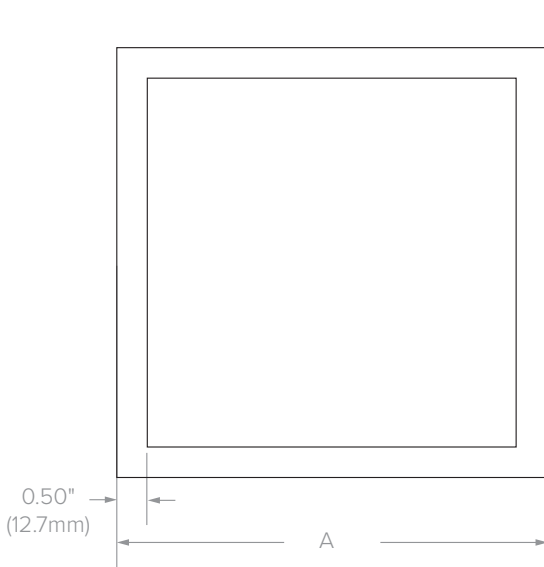

DIMENSIONS

Dimensional Data	
4" (4SQD)	4.61" SQ (117.1mm)
6" (6SQD)	6.00" SQ (152.4mm)
8" (8SQD)	8.00" SQ (203.2mm)

LBSE-SQD

EDGE-LIT SQUARE FIXED CCT
DIRECT J-BOX MOUNT DOWNLIGHT

PHOTOMETRY

LBSE-4SQD-30K8-WH