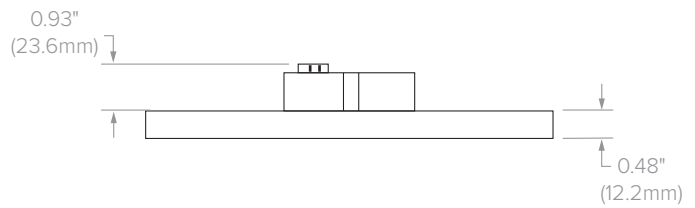

- LBSES-C-12** Extension Cable, LBSE/LBSES, 12"
- LBSES-C-24** Extension Cable, LBSE/LBSES, 24"

LBSE-SQD

EDGE-LIT SQUARE FIXED CCT
DIRECT J-BOX MOUNT DOWNLIGHT

PERFORMANCE DATA TABLE

Nominal Aperture	Nominal Lumens	Cat #	CCT	CRI	Delivered Lumens	Watts	LPW
4"	750	LBSE-4SQD-30K8-WH	3000K	80	753	10.1	75
		LBSE-4SQD-35K8-WH	3500K		813	10.1	81
6"	1100	LBSE-6SQD-30K8-WH	3000K	80	1048	13.0	81
		LBSE-6SQD-35K8-WH	3500K		1133	13.0	87
8"	1750	LBSE-8SQD-30K8-WH	3000K	80	1669	20.0	83
		LBSE-8SQD-35K8-WH	3500K		1804	20.0	90

DIMENSIONS

Dimensional Data	
4" (4SQD)	4.61" SQ (117.1mm)
6" (6SQD)	6.00" SQ (152.4mm)
8" (8SQD)	8.00" SQ (203.2mm)

LBSE-SQD

EDGE-LIT SQUARE FIXED CCT
DIRECT J-BOX MOUNT DOWNLIGHT

PHOTOMETRY

LBSE-4SQD-30K8-WH