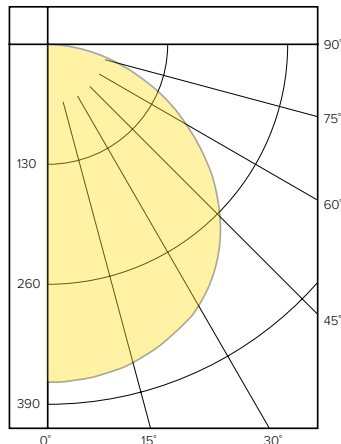

POLAR GRAPH

CANDELA DISTRIBUTION

Degree	Candela
0	243
5	242
15	237
25	226
35	208
45	178
55	138
65	95
75	53
85	15
90	0

LUMINANCE DATA*

Vertical Angle	Average
45°	27716
55°	26516
65°	24877
75°	22480
85°	18739

*Candela/Square Meter

LBSE-6SQD-30K8-WH

LUMINAIRE DATA

Test No.	R20.00831-01
Description	6" Downlight, 3000K, 80 CRI
Delivered Lumens	1049
Watts	13.0W
Efficacy	81
Mounting	Surface
Spacing Criterion	1.3

ZONAL LUMEN SUMMARY

Zone	Lumens	% Luminaire
0-40	454	43.3
0-60	816	77.8
0-90	1049	100.0
0-180	1049	100.0

POLAR GRAPH

CANDELA DISTRIBUTION

Degree	Candela
0	342
5	341
15	334
25	317
35	390
45	247
55	192
65	133
75	73
85	21
90	0