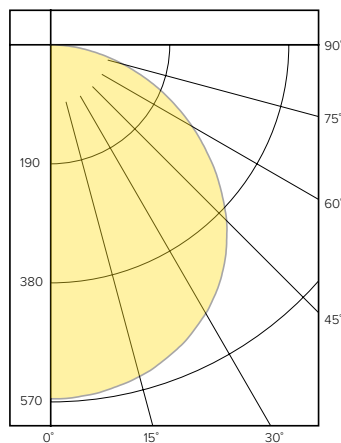

POLAR GRAPH

CANDELA DISTRIBUTION

Degree	Candela
0	243
5	242
15	237
25	226
35	208
45	178
55	138
65	95
75	53
85	15
90	0

LUMINANCE DATA*

Vertical Angle	Average
45°	27716
55°	26516
65°	24877
75°	22480
85°	18739

Zone	Lumens	% Luminaire
0-40	454	43.3
0-60	816	77.8
0-90	1049	100.0
0-180	1049	100.0

POLAR GRAPH

CANDELA DISTRIBUTION

Degree	Candela
0	342
5	341
15	334
25	317
35	390
45	247
55	192
65	133
75	73
85	21
90	0

LUMINANCE DATA*

Vertical Angle	Average
45°	21628
55°	20705
65°	19465
75°	17458
85°	14623

*Candela/Square Meter

LBSE-8SQD-30K8-WH

LUMINAIRE DATA

Test No.	R20.00833-01
Description	8" Downlight, 3000K, 80 CRI
Delivered Lumens	1669
Watts	20W
Efficacy	83
Mounting	Surface
Spacing Criterion	1.3

ZONAL LUMEN SUMMARY

Zone	Lumens	% Luminaire
0-40	798	43.7
0-60	1422	77.9
0-90	1826	100.0
0-180	1826	100.0

POLAR GRAPH

CANDELA DISTRIBUTION

Degree	Candela
0	556
5	554
15	539
25	509
35	460
45	390
55	302
65	209
75	118
85	35
90	0