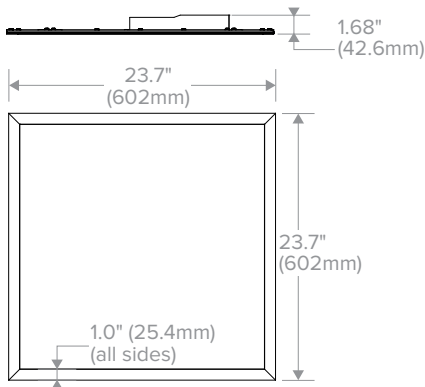

2'x2' Recessed Mount