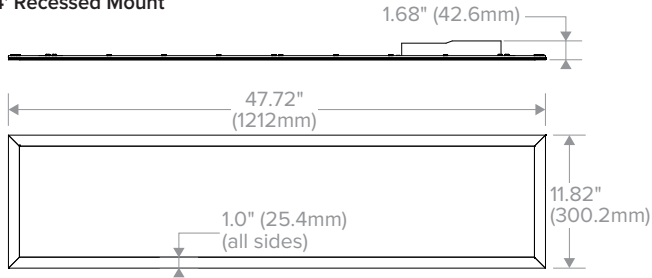

CFP

EDGE-LIT FLAT PANEL

DIMENSIONS

1'x4' Recessed Mount