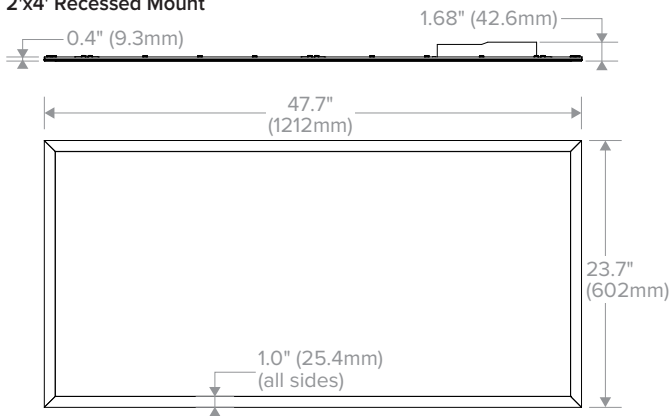

2'x4' Recessed Mount