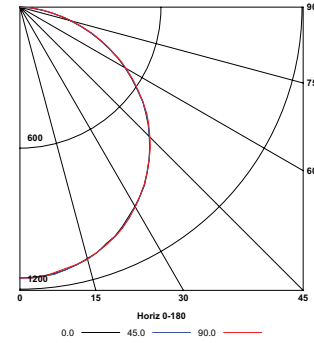

CFP
EDGE-LIT FLAT PANEL

PHOTOMETRY

CFP22-40/33/2835 set for 3300lm

LUMINAIRE DATA

Test No.	19.02140
Description	CFP LED Edge-Lit, Recessed 2' x 2' Switchable Lumen Flat Panel Set For 3300lm
Delivered Lumens	3339
Watts	29.54
Efficacy	113
Mounting	Recessed
Spacing Criterion	0° = 1.26 90° = 1.26

ZONAL LUMEN SUMMARY

Zone	Lumens	% Luminaire
0-30	898	26.9
0-40	1474	44.1
0-60	2620	78.5
0-90	3339	100.0
0-180	3339	100.0

POLAR GRAPH