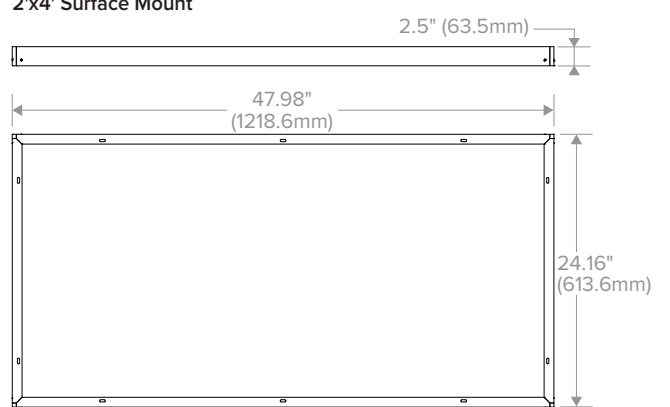

**2'x2' Recessed Mount**

**2'x2' Surface Mount**

**2'x4' Recessed Mount**

**2'x4' Surface Mount**

**CFP**  
EDGE-LIT FLAT PANEL

**PHOTOMETRY**

**CFP22-40/33/2835 set for 3300lm**

**LUMINAIRE DATA**