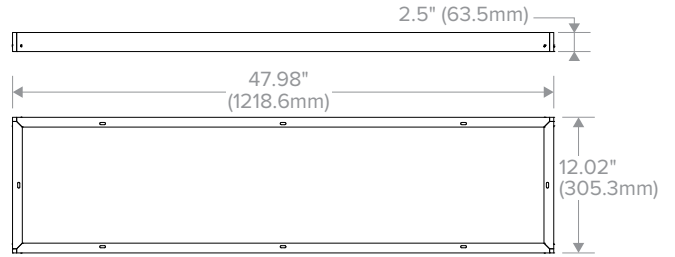

Notes:  
<sup>1</sup> Fixtures with Emergency Battery Pack require a remote-mounted test switch, we suggest the Dual-Lite PLRTS.

**CFP**

EDGE-LIT FLAT PANEL

**DIMENSIONS**

**1'x4' Recessed Mount**

**1'x4' Surface Mount**