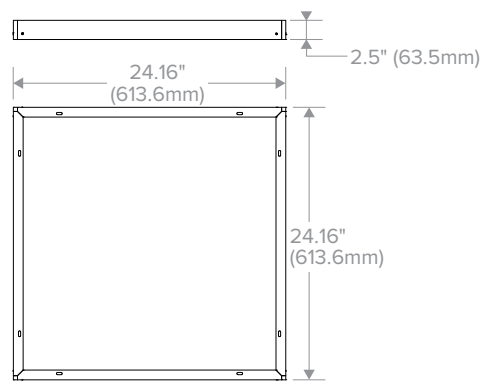

2'x2' Surface Mount