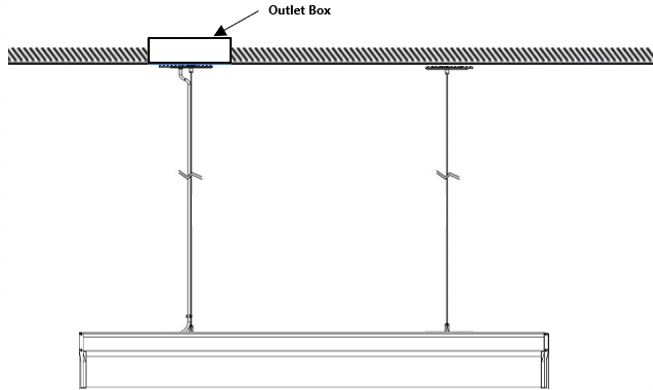

Dimensions

4FT/6FT/8FT SUSPENDED

Fixture Type	Length	Height	Width	Light Guide	Cable Length
LEL-4ft	48.7in (1237)				
LEL-6ft	72.9in (1851cm)	7.6in (193mm)	1.4in (35mm)	4.77in (121.1mm)	120in (3048mm)
LEL-8ft	96.7in (2457cm)