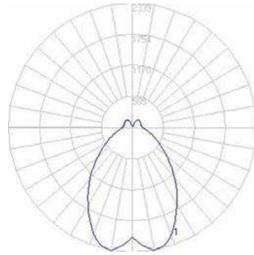

DIMENSIONS 6FT HTEK TRACK MOUNT

Fixture Type	Length	Height	Width	Total Height
LEL-6ft HTEK	72.9in (1851cm)	7.6in (193mm)	1.4in (35mm)	10.85in (275.77mm)

CUSTOMER NAME

Project Name _____

Date _____ Type _____

Catalog Number _____

Photometrics

LEL 4ft MM = MEDIUM

6,050 Lumens
LEL-B-60-0-XX-MM

— Vertical plane at max Cd horiz. angle
— Horizontal cone at max Cd vert. angle

ZONE	LUMENS	% OF FIXTURE
0-20	829.27	13.70
0-30	1712.52	28.30
0-40	2659.67	44.00
0-60	4179.96	69.10
0-80	4993.80	82.50
0-90	5218.37	86.30

ZONE	LUMENS	% OF FIXTURE
10-90	5008.70	82.80
20-40	1830.89	30.30
20-50	2678.91	44.30
40-70	2005.07	33.10
60-80	813.14	16.50
70-80	329.06	5.40
80-90	224.57	3.70
90-110	332.14	5.50
90-120	476.44	7.90
90-130	602.59	10.00
90-150	781.71	12.90
90-180	831.63	13.70
110-180	499.49	8.30
0-180	6050.00	100.00

LEL 6ft MM = MEDIUM

9,100 Lumens
LEL-B-90-0-XX-MM

— Vertical plane at max Cd horiz. angle
— Horizontal cone at max Cd vert. angle

ZONE	LUMENS	% OF FIXTURE
0-20	1247.34	13.70
0-30	2575.86	28.30
0-40	4000.50	44.00
0-60	6287.21	69.10
0-80	7511.35	82.50
0-90	7849.13	86.30