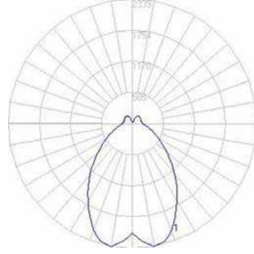

Dimensions

4FT/6FT/8FT SUSPENDED

Fixture Type	Length	Height	Width	Light Guide	Cable Length
LEL-4ft	48.7in (1237)				
LEL-6ft	72.9in (1851cm)	7.6in (193mm)	1.4in (35mm)	4.77in (121.1mm)	120in (3048mm)
LEL-8ft	96.7in (2457cm)				

DIMENSIONS 6FT HTEK TRACK MOUNT

Fixture Type	Length	Height	Width	Total Height
LEL-6ft HTEK	72.9in (1851cm)	7.6in (193mm)	1.4in (35mm)	10.85in (275.77mm)

CUSTOMER NAME

Project Name _____

Date _____ Type _____

Catalog Number _____

Photometrics

LEL 4ft MM = MEDIUM

6,050 Lumens
LEL-B-60-0-XX-MM

— Vertical plane at max Cd horiz. angle
— Horizontal cone at max Cd vert. angle

ZONE	LUMENS	% OF FIXTURE
0-20	829.27	13.70
0-30	1712.52	28.30
0-40	2659.67	44.00
0-60	4179.96	69.10
0-80	4993.80	82.50
0-90	5218.37	86.30

ZONE	LUMENS	% OF FIXTURE
10-90	5008.70	82.80
20-40	1830.89	30.30
20-50	2678.91	44.30
40-70	2005.07	33.10
60-80	813.14	16.50
70-80	329.06	5.40
80-90	224.57	3.70
90-110	332.14	5.50
90-120	476.44	7.90
90-130	602.59	10.00
90-150	781.71	12.90
90-180	831.63	13.70
110-180	499.49	8.30
0-180	6050.00	100.00